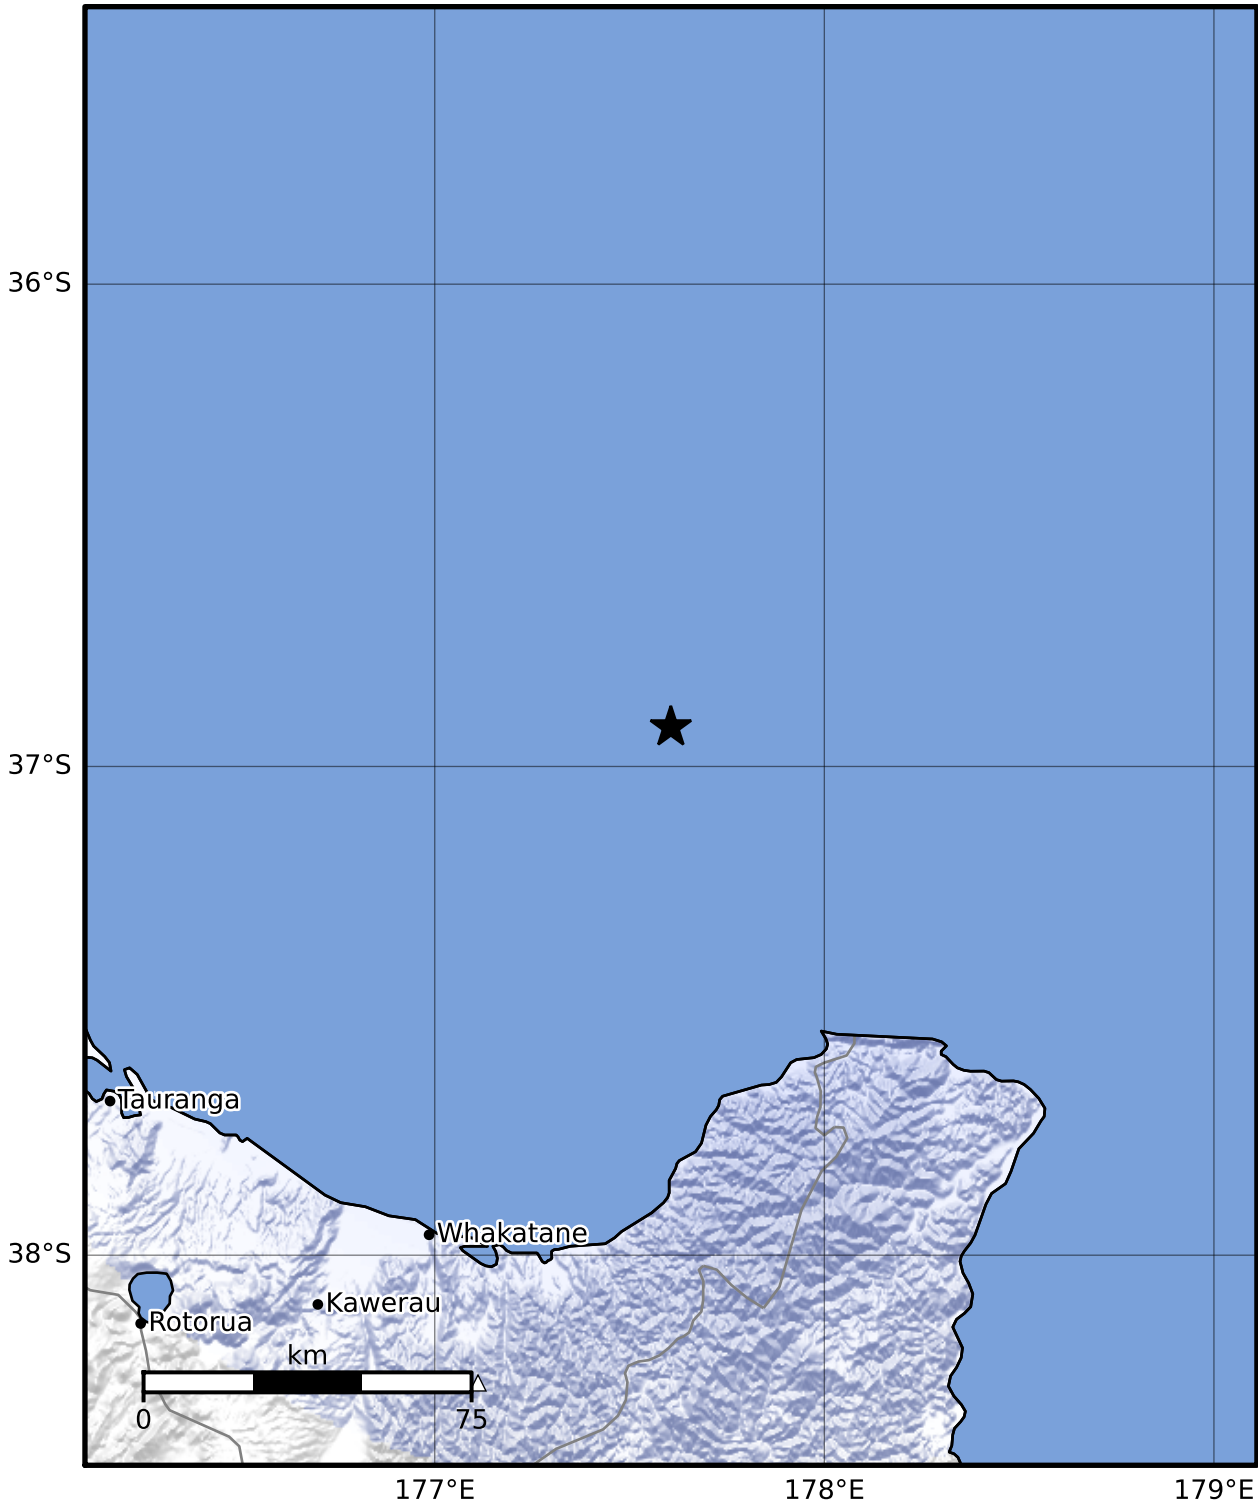

Macroseismic Intensity Map GNS Science

ShakeMap: Raukumara Plain

May 23, 2023 17:18:59 UTC M3.3 S36.92 E177.61 Depth: 122.1km ID:2023p385733

SHAKING	Not felt	Weak	Light	Moderate	Strong	Very strong	Severe	Violent	Extreme
DAMAGE	None	None	None	Very light	Light	Moderate	Moderate/heavy	Heavy	Very heavy
PGA(%g)	<0.0464	0.29	1.63	5.16	12.5	22.4	40.2	72.2	>129
PGV(cm/s)	<0.0215	0.125	1.04	4.31	14.5	26.4	48.3	88.4	>162
INTENSITY	I	II-III	IV	V	VI	VII	VIII	IX	X+

Scale based on Moratalla et al.(2021) and Worden et al.(2012) Version 5: Processed 2023-05-23T20:19:49Z
 Δ Seismic Instrument ○ Reported Intensity ★ Epicenter