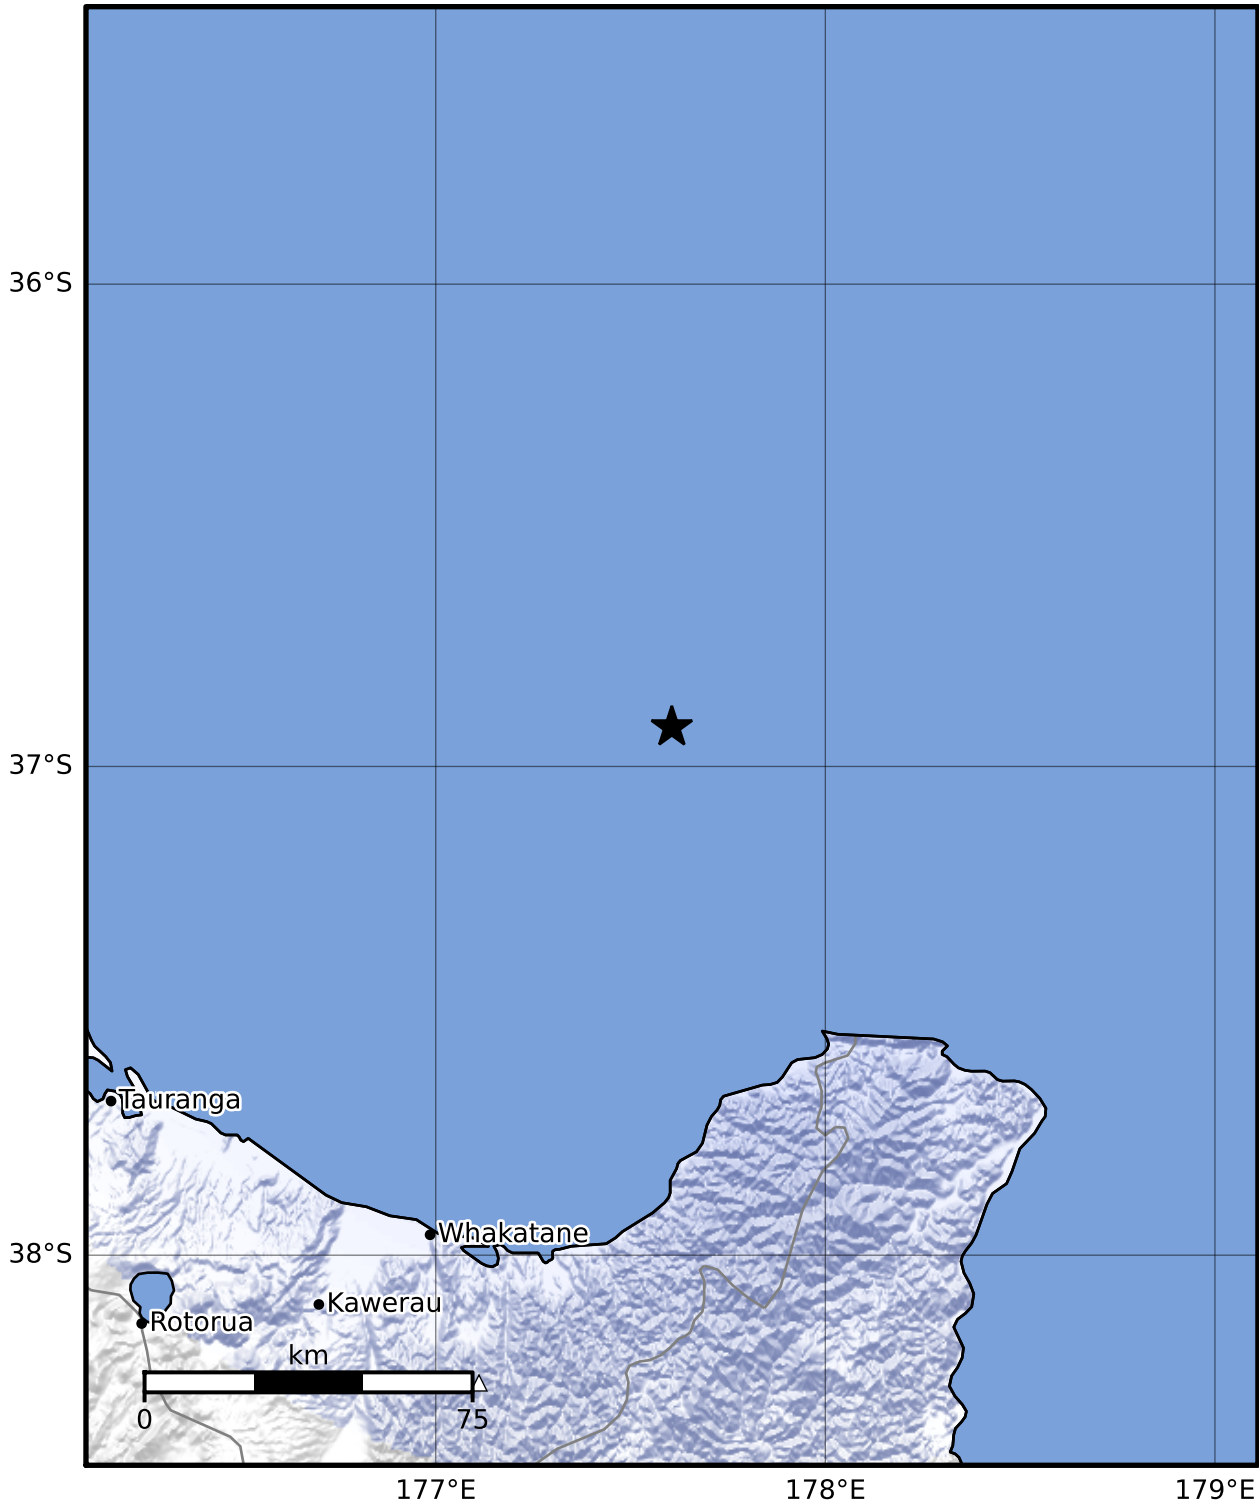

Macroseismic Intensity Map GNS Science

ShakeMap: Raukumara Plain

May 23, 2023 17:18:59 UTC M3.3 S36.92 E177.61 Depth: 122.1km ID:2023p385733

SHAKING	Not felt	Weak	Light	Moderate	Strong	Very strong	Severe	Violent	Extreme
DAMAGE	None	None	None	Very light	Light	Moderate	Moderate/heavy	Heavy	Very heavy
PGA(%g)	<0.0464	0.29	1.63	5.16	12.5	22.4	40.2	72.2	>129
PGV(cm/s)	<0.0215	0.125	1.04	4.31	14.5	26.4	48.3	88.4	>162
INTENSITY	I	II-III	IV	V	VI	VII	VIII	IX	X+

Scale based on Moratalla et al.(2021) and Worden et al.(2012) Version 6: Processed 2023-05-23T23:19:46Z

△ Seismic Instrument ○ Reported Intensity

★ Epicenter