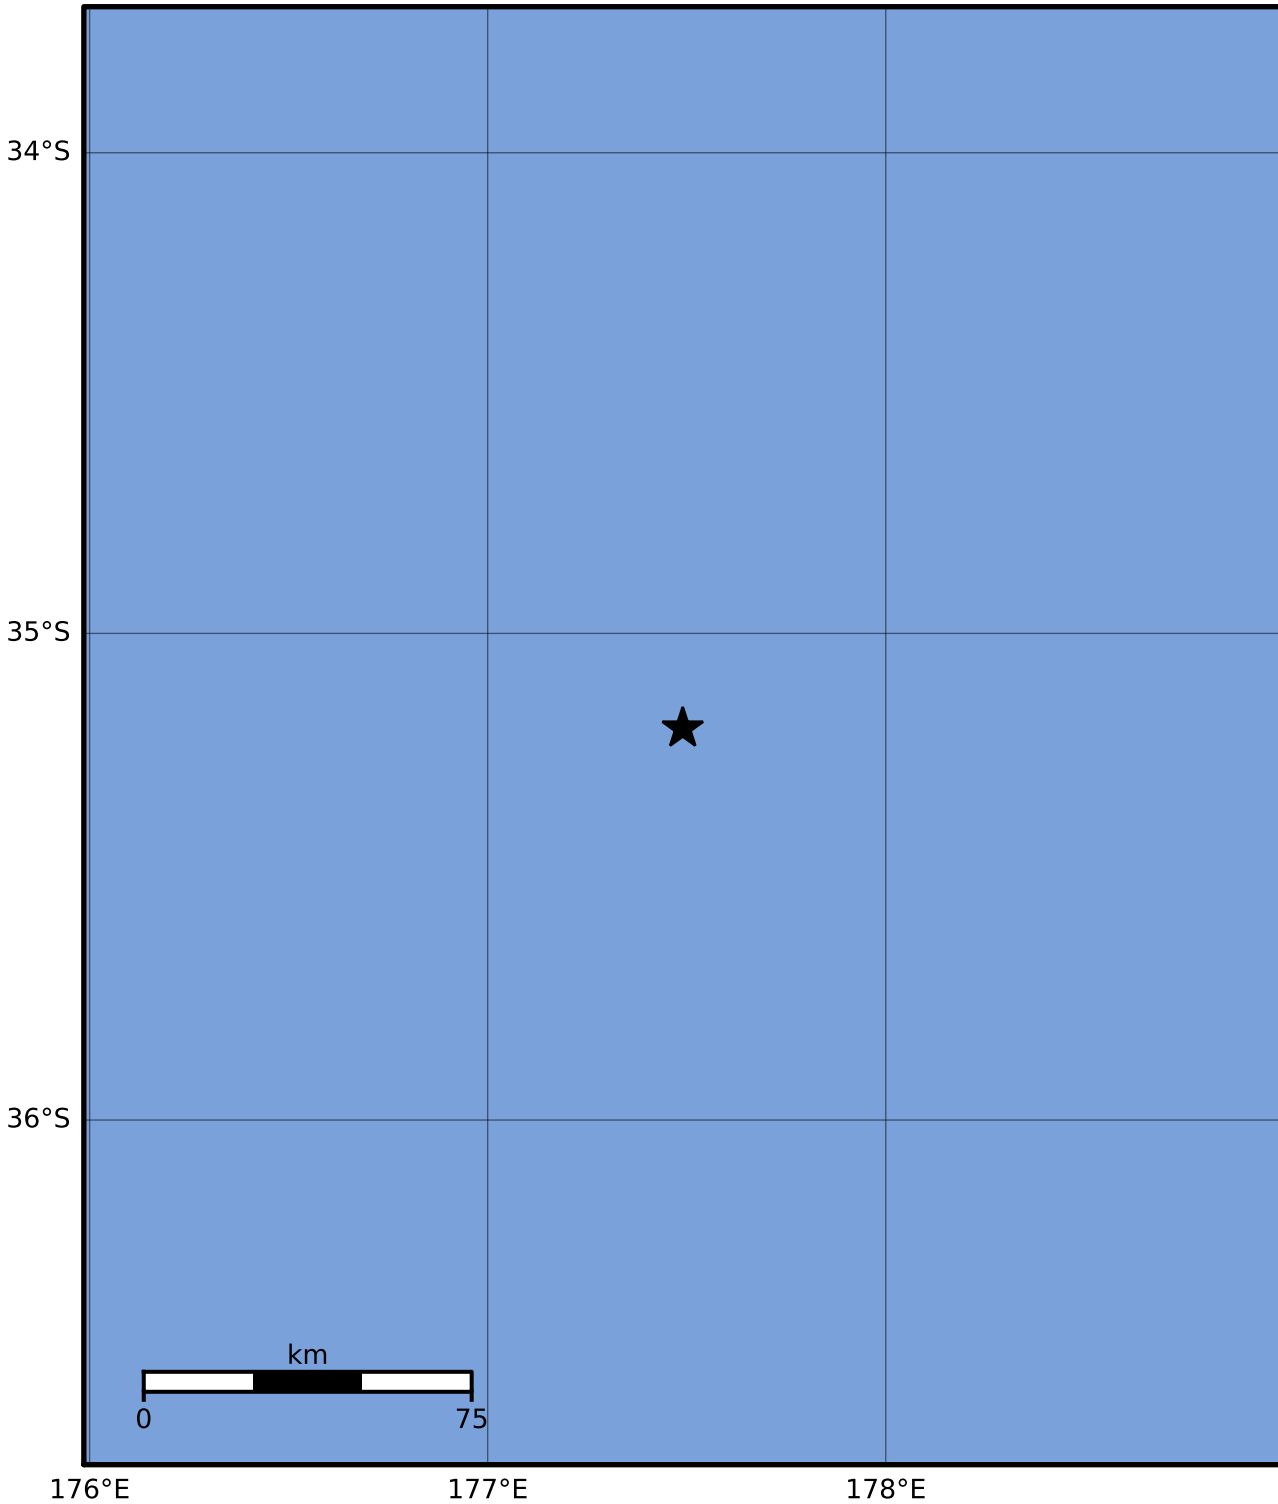

Macroseismic Intensity Map GNS Science

ShakeMap: Raukumara Plain

May 24, 2023 19:55:31 UTC M3.4 S35.20 E177.49 Depth: 520.7km ID:2023p388730

SHAKING	Not felt	Weak	Light	Moderate	Strong	Very strong	Severe	Violent	Extreme
DAMAGE	None	None	None	Very light	Light	Moderate	Moderate/heavy	Heavy	Very heavy
PGA(%g)	<0.0464	0.29	1.63	5.16	12.5	22.4	40.2	72.2	>129
PGV(cm/s)	<0.0215	0.125	1.04	4.31	14.5	26.4	48.3	88.4	>162
INTENSITY	I	II-III	IV	V	VI	VII	VIII	IX	X+

Scale based on Moratalla et al.(2021) and Worden et al.(2012) Version 1: Processed 2023-05-24T20:04:57Z

△ Seismic Instrument ○ Reported Intensity ★ Epicenter