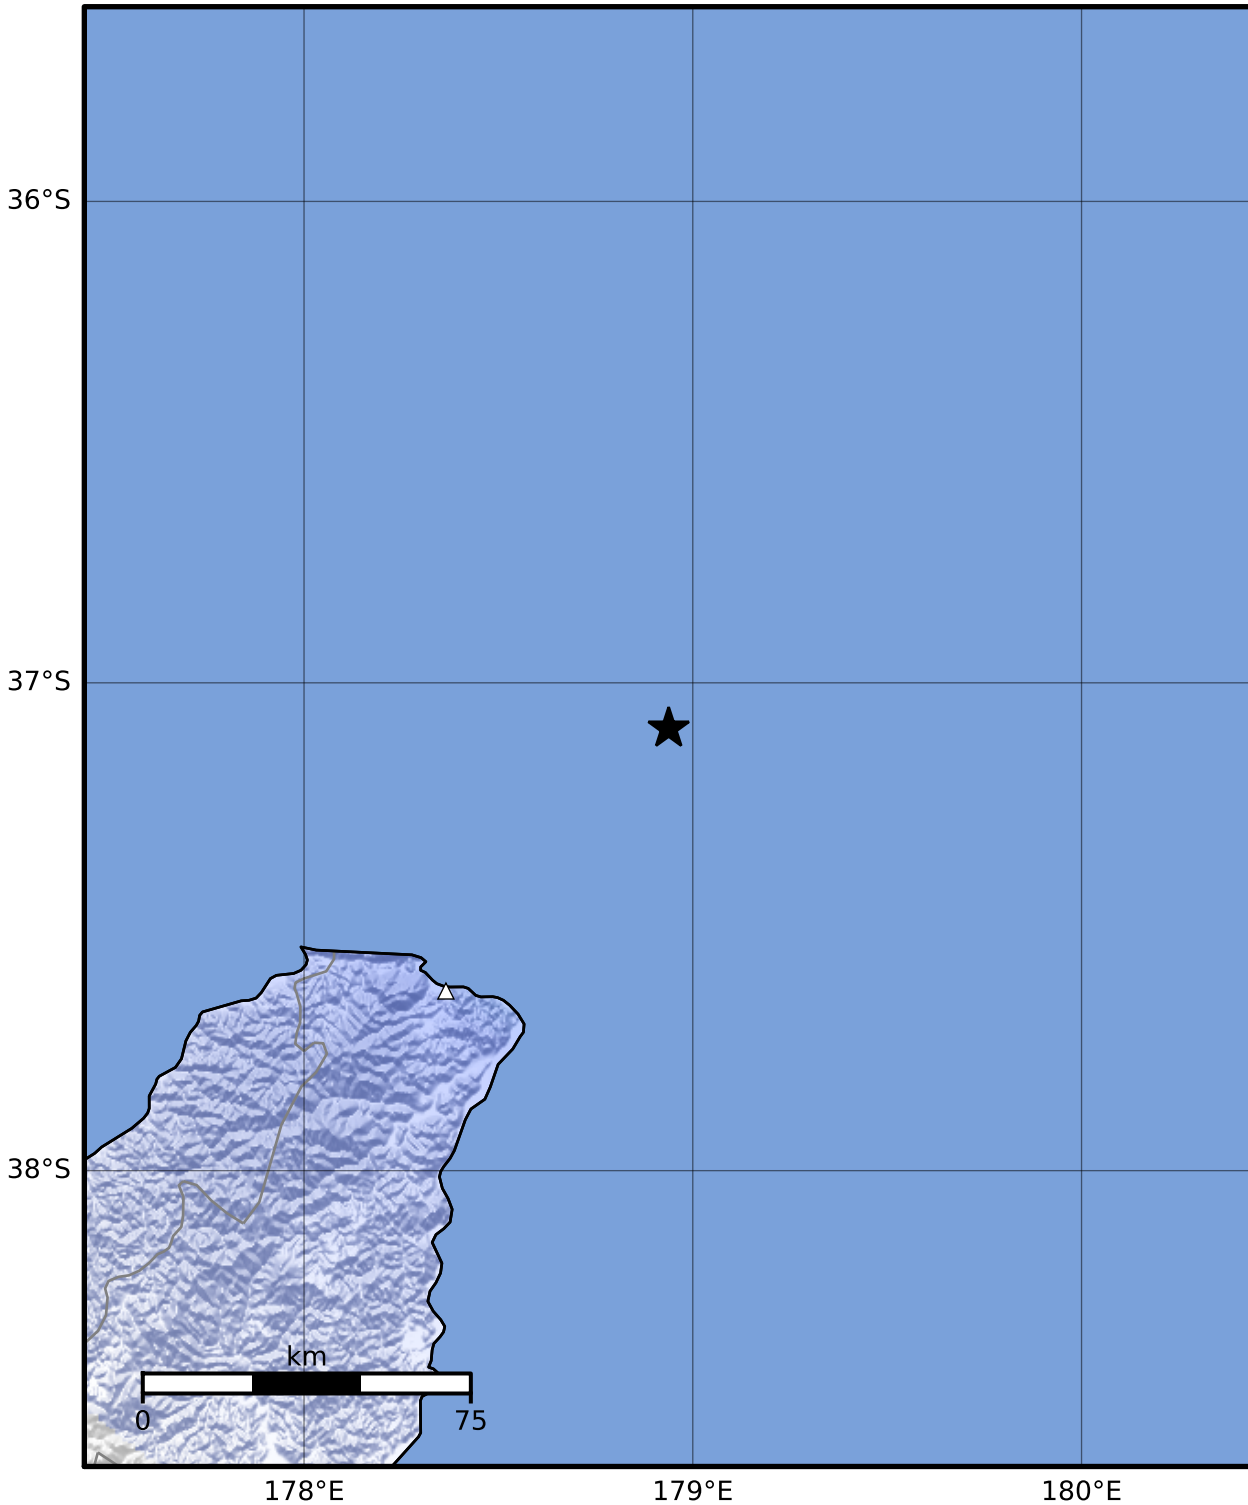

Macroseismic Intensity Map GNS Science

ShakeMap: Raukumara Plain

May 24, 2023 23:32:03 UTC M3.4 S37.09 E178.94 Depth: 5.0km ID:2023p389136

SHAKING	Not felt	Weak	Light	Moderate	Strong	Very strong	Severe	Violent	Extreme
DAMAGE	None	None	None	Very light	Light	Moderate	Moderate/heavy	Heavy	Very heavy
PGA(%g)	<0.0464	0.29	1.63	5.16	12.5	22.4	40.2	72.2	>129
PGV(cm/s)	<0.0215	0.125	1.04	4.31	14.5	26.4	48.3	88.4	>162
INTENSITY	I	II-III	IV	V	VI	VII	VIII	IX	X+

Scale based on Moratalla et al.(2021) and Worden et al.(2012) Version 16: Processed 2023-05-25T02:03:04Z

△ Seismic Instrument ○ Reported Intensity ★ Epicenter