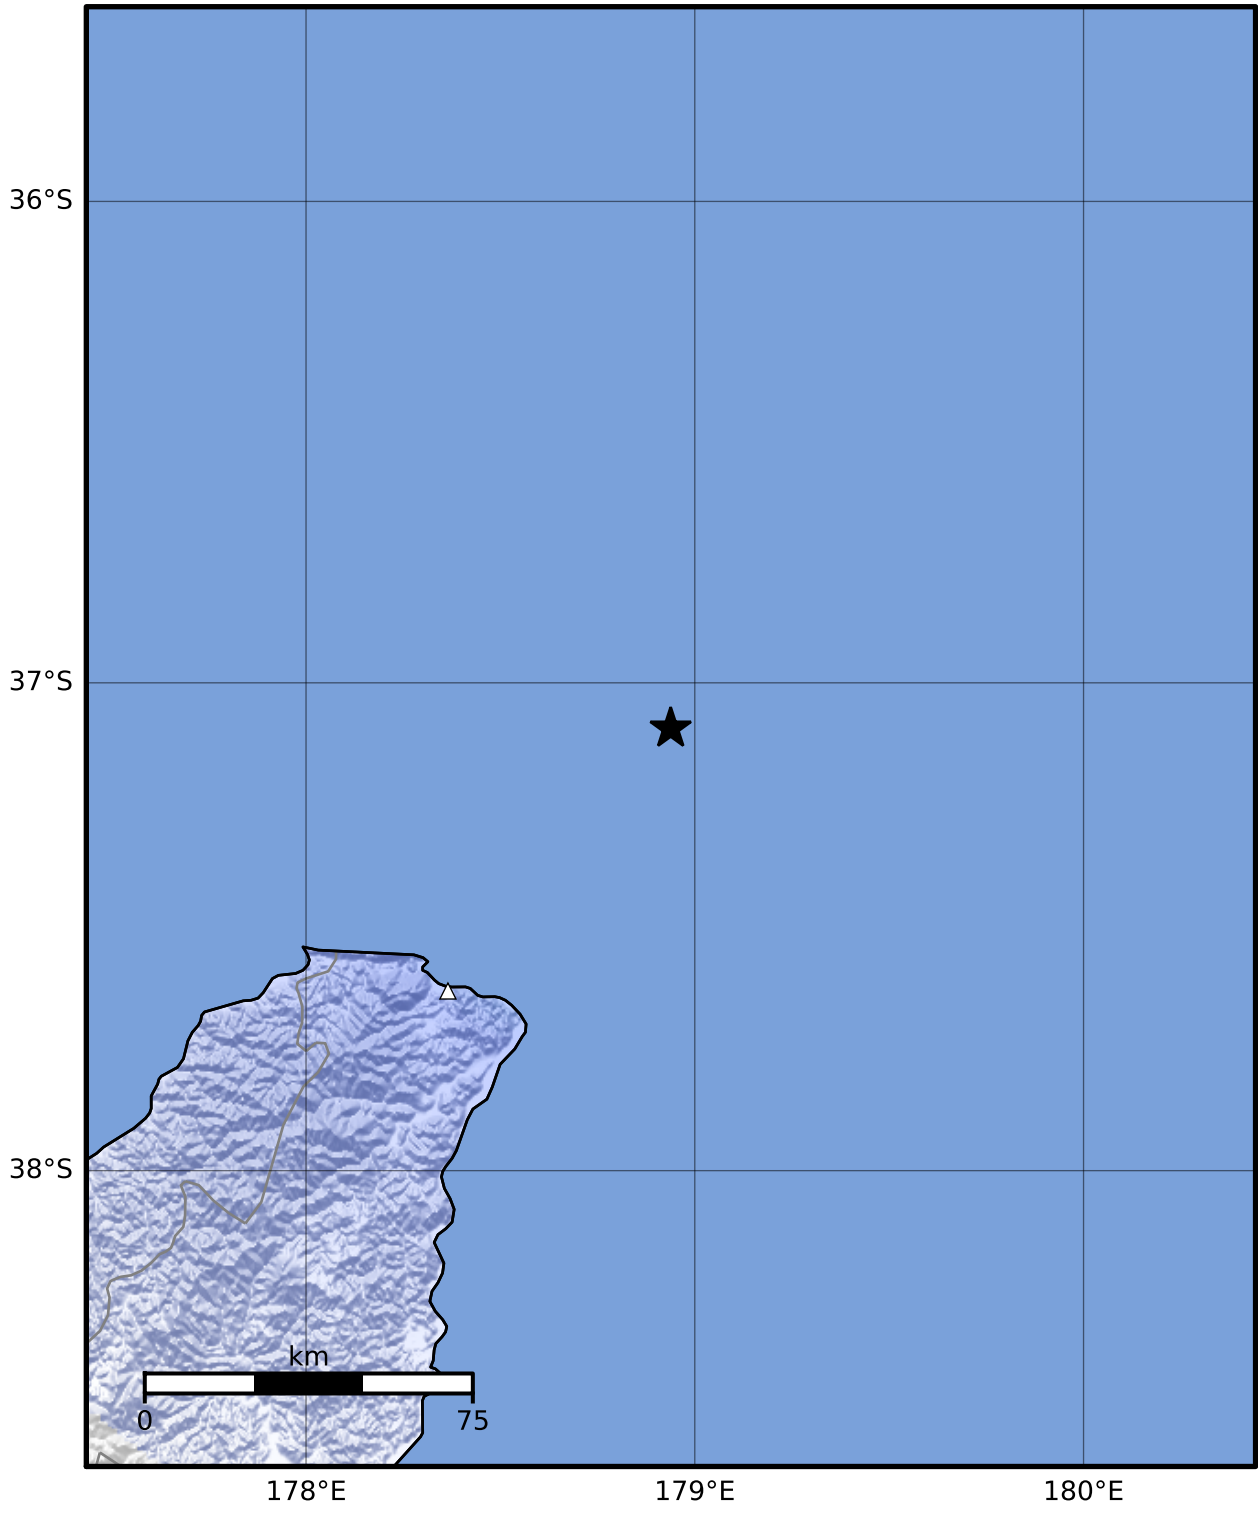

Macroseismic Intensity Map GNS Science
 ShakeMap: Raukumara Plain
 May 24, 2023 23:32:03 UTC M3.4 S37.09 E178.94 Depth: 5.0km ID:2023p389136

SHAKING	Not felt	Weak	Light	Moderate	Strong	Very strong	Severe	Violent	Extreme
DAMAGE	None	None	None	Very light	Light	Moderate	Moderate/heavy	Heavy	Very heavy
PGA(%g)	<0.0464	0.29	1.63	5.16	12.5	22.4	40.2	72.2	>129
PGV(cm/s)	<0.0215	0.125	1.04	4.31	14.5	26.4	48.3	88.4	>162
INTENSITY	I	II-III	IV	V	VI	VII	VIII	IX	X+

Scale based on Moratalla et al.(2021) and Worden et al.(2012) Version 17: Processed 2023-05-25T02:32:52Z
 Δ Seismic Instrument ○ Reported Intensity ★ Epicenter