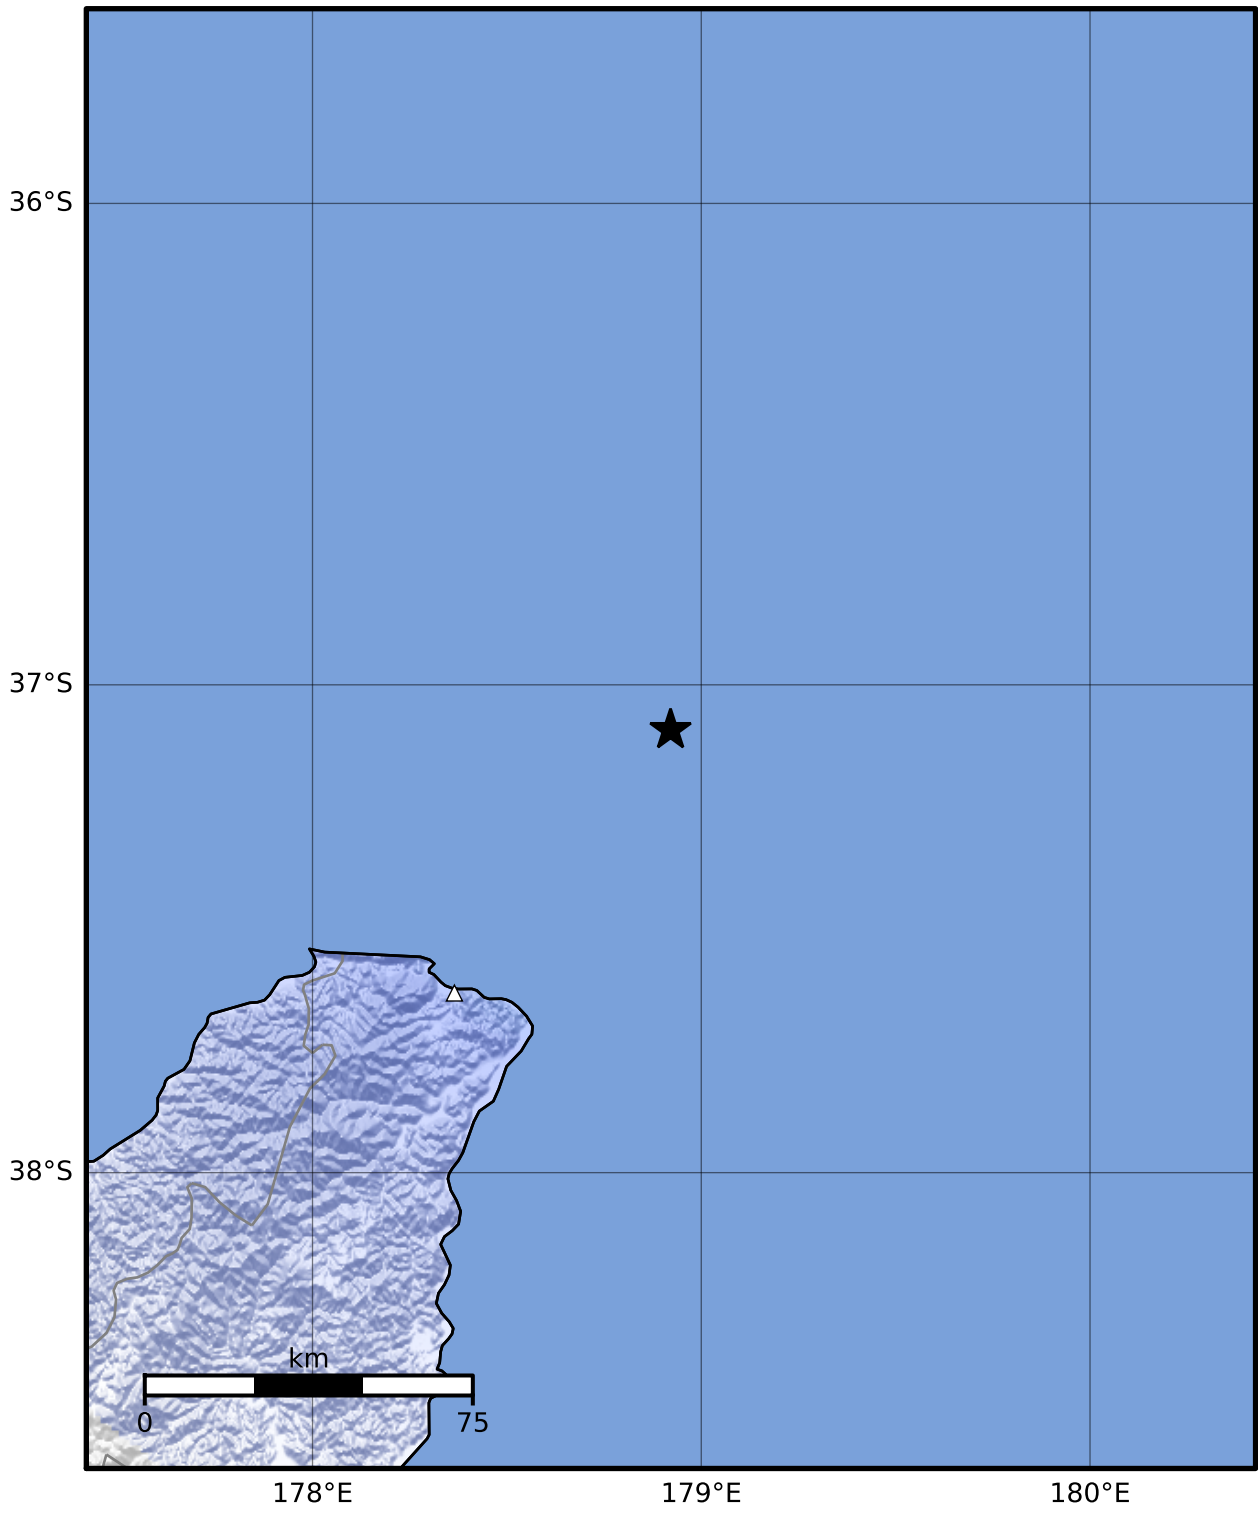

Macroseismic Intensity Map GNS Science

ShakeMap: Raukumara Plain

May 24, 2023 23:32:03 UTC M3.4 S37.09 E178.92 Depth: 5.0km ID:2023p389136

SHAKING	Not felt	Weak	Light	Moderate	Strong	Very strong	Severe	Violent	Extreme
DAMAGE	None	None	None	Very light	Light	Moderate	Moderate/heavy	Heavy	Very heavy
PGA(%g)	<0.0464	0.29	1.63	5.16	12.5	22.4	40.2	72.2	>129
PGV(cm/s)	<0.0215	0.125	1.04	4.31	14.5	26.4	48.3	88.4	>162
INTENSITY	I	II-III	IV	V	VI	VII	VIII	IX	X+

Scale based on Moratalla et al.(2021) and Worden et al.(2012) Version 20: Processed 2023-06-12T00:27:14Z

△ Seismic Instrument ○ Reported Intensity ★ Epicenter