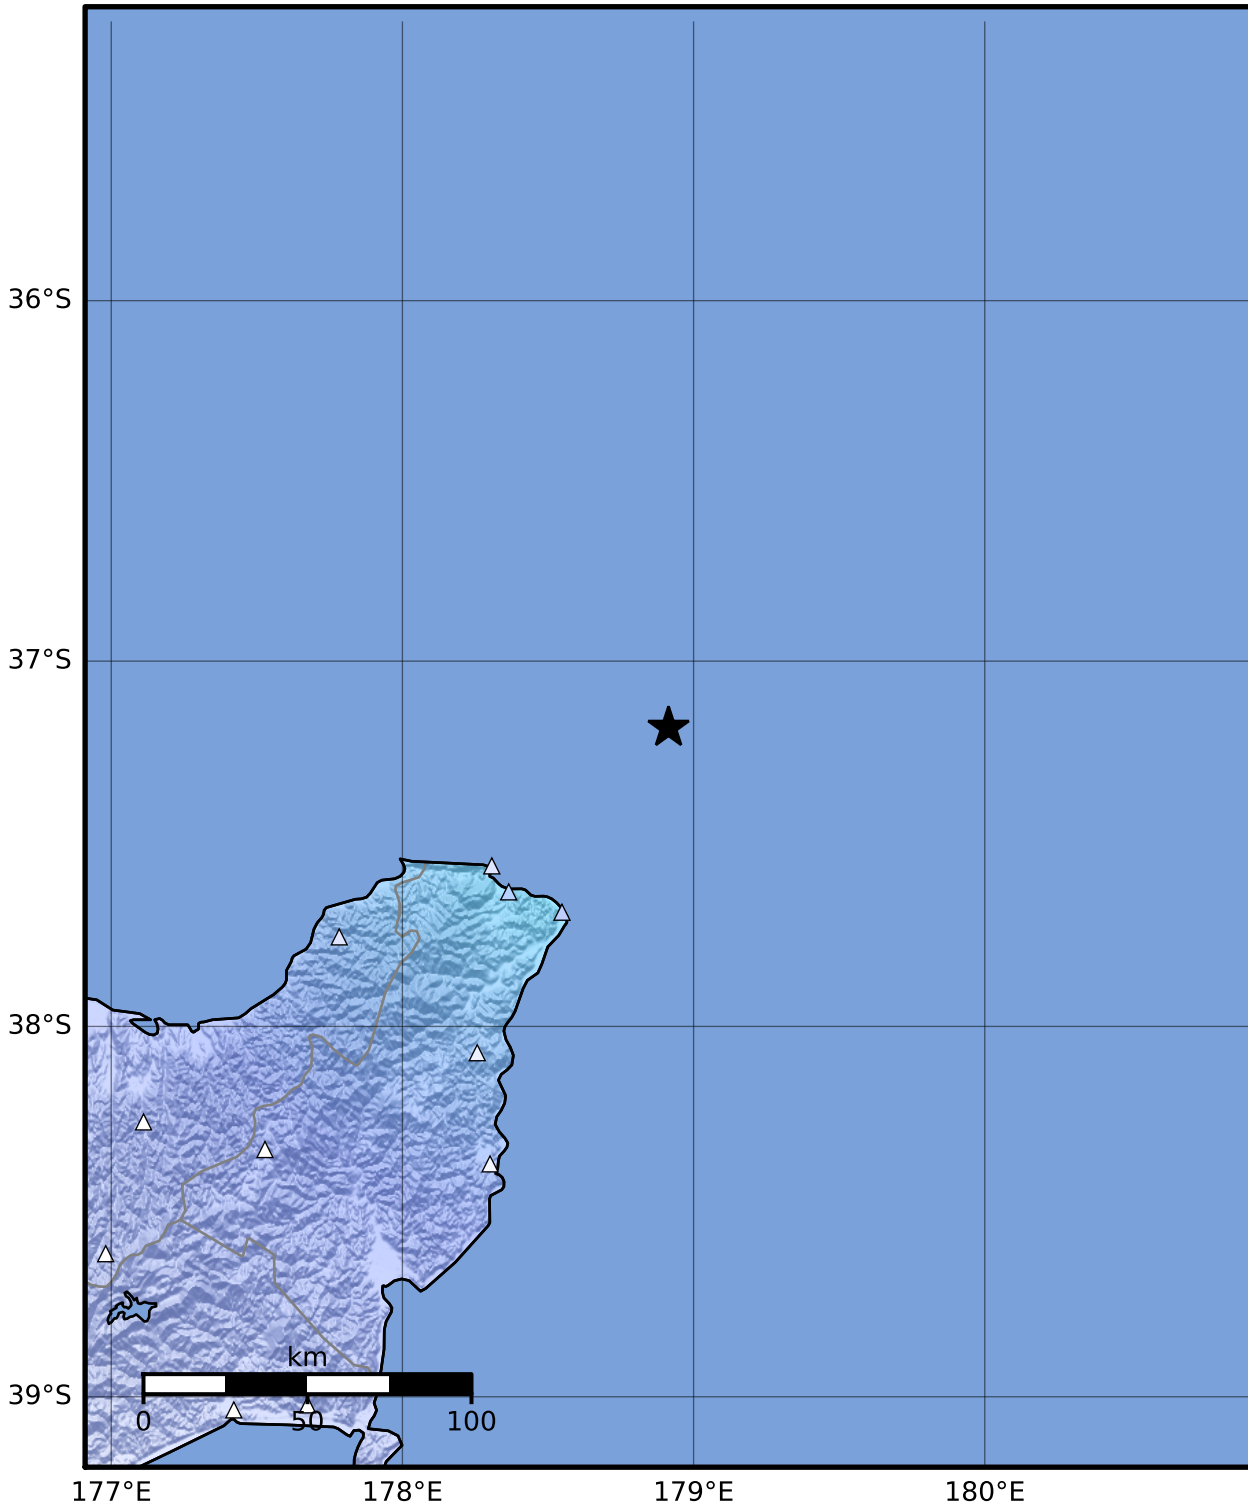

Macroseismic Intensity Map GNS Science

ShakeMap: Raukumara Plain

Jun 03, 2023 00:53:39 UTC M4.3 S37.18 E178.91 Depth: 13.1km ID:2023p413614

SHAKING	Not felt	Weak	Light	Moderate	Strong	Very strong	Severe	Violent	Extreme
DAMAGE	None	None	None	Very light	Light	Moderate	Moderate/heavy	Heavy	Very heavy
PGA(%g)	<0.0464	0.29	1.63	5.16	12.5	22.4	40.2	72.2	>129
PGV(cm/s)	<0.0215	0.125	1.04	4.31	14.5	26.4	48.3	88.4	>162
INTENSITY	I	II-III	IV	V	VI	VII	VIII	IX	X+

Scale based on Moratalla et al.(2021) and Worden et al.(2012) Version 3: Processed 2023-06-03T01:09:25Z

△ Seismic Instrument ○ Reported Intensity

★ Epicenter