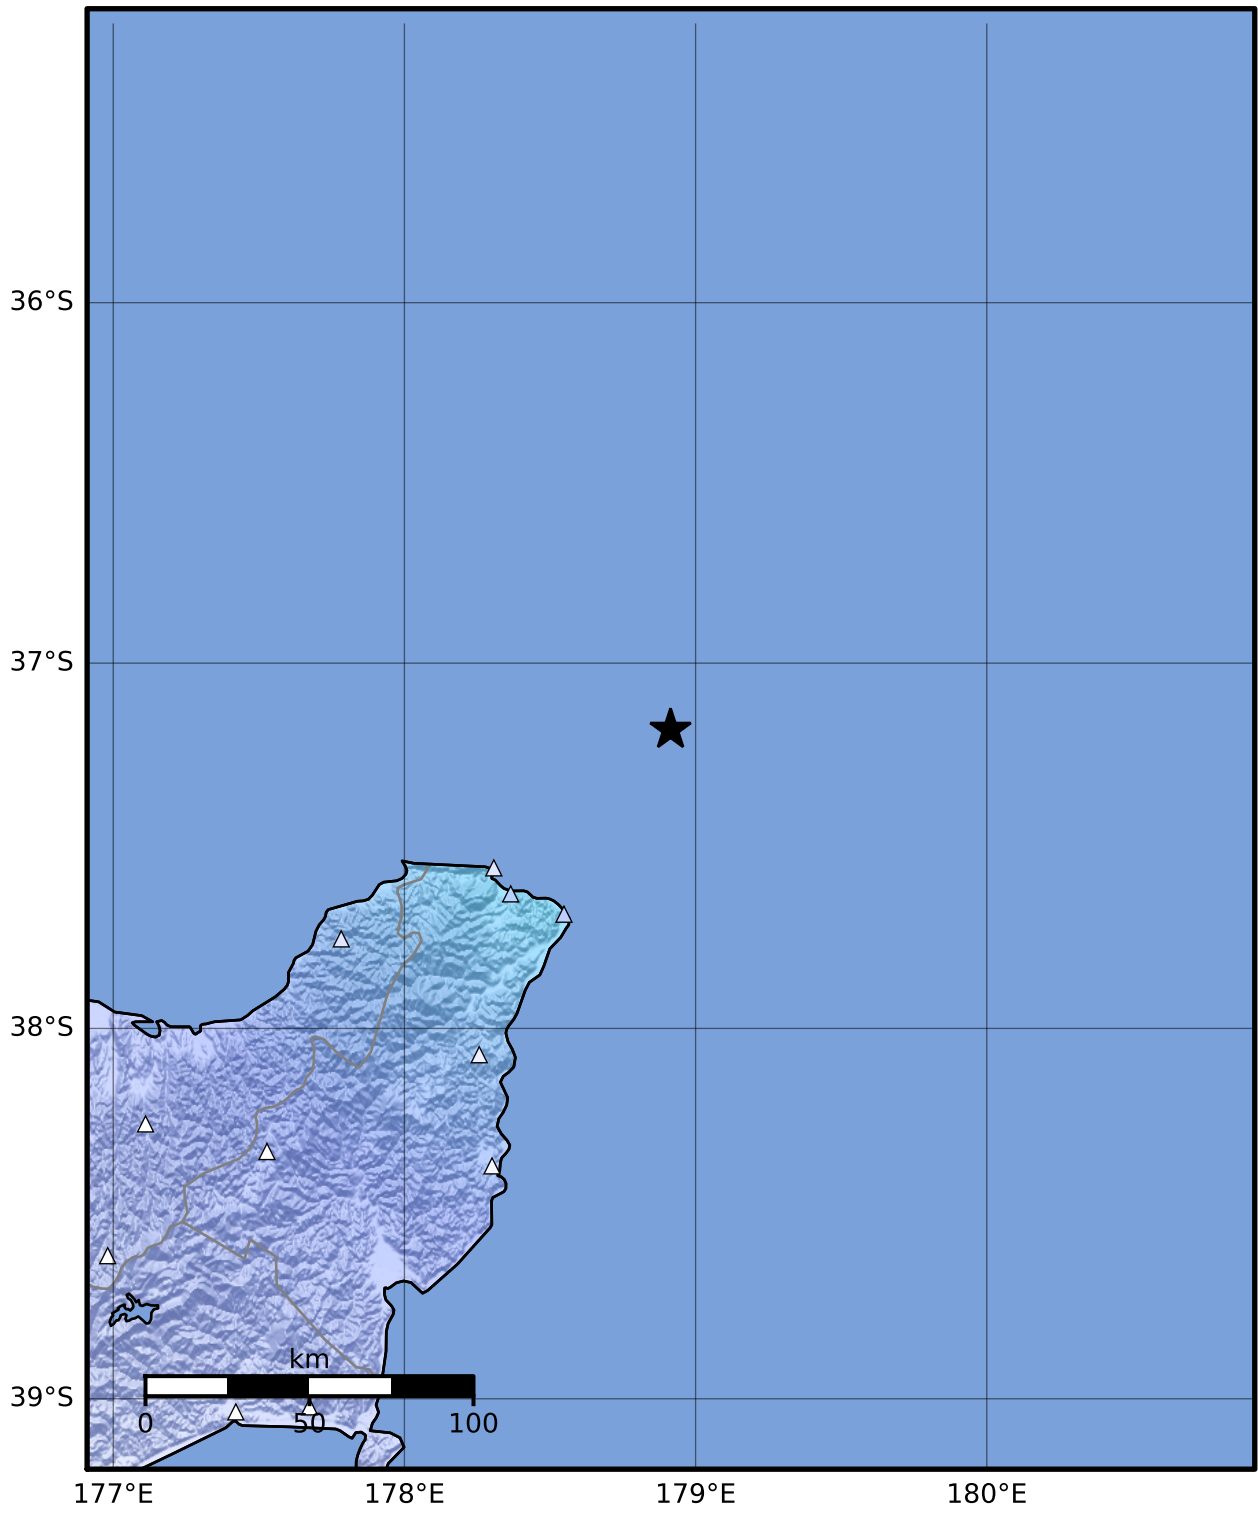

Macroseismic Intensity Map GNS Science

ShakeMap: Raukumara Plain

Jun 03, 2023 00:53:39 UTC M4.3 S37.18 E178.91 Depth: 13.1km ID:2023p413614

SHAKING	Not felt	Weak	Light	Moderate	Strong	Very strong	Severe	Violent	Extreme
DAMAGE	None	None	None	Very light	Light	Moderate	Moderate/heavy	Heavy	Very heavy
PGA(%g)	<0.0464	0.29	1.63	5.16	12.5	22.4	40.2	72.2	>129
PGV(cm/s)	<0.0215	0.125	1.04	4.31	14.5	26.4	48.3	88.4	>162
INTENSITY	I	II-III	IV	V	VI	VII	VIII	IX	X+

Scale based on Moratalla et al.(2021) and Worden et al.(2012) Version 4: Processed 2023-06-03T01:15:26Z

△ Seismic Instrument ○ Reported Intensity ★ Epicenter