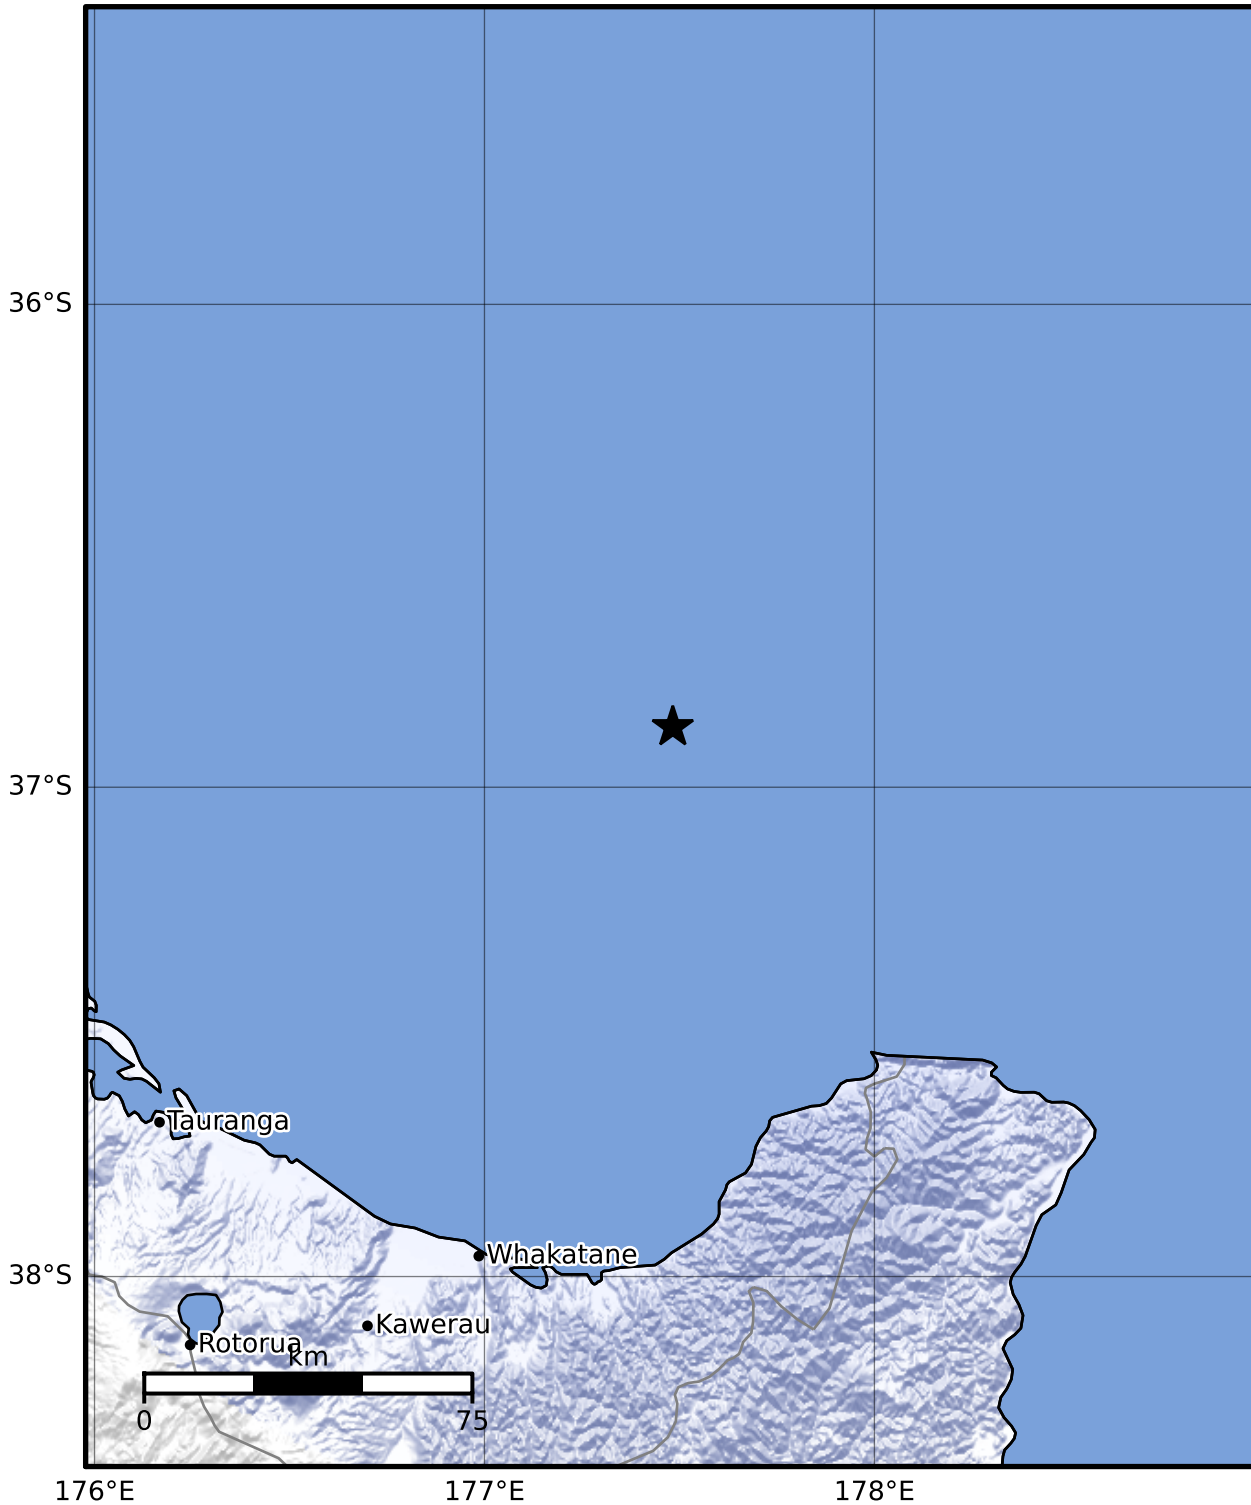

Macroseismic Intensity Map GNS Science

ShakeMap: Raukumara Plain

Jun 08, 2023 00:28:51 UTC M3.4 S36.88 E177.48 Depth: 143.7km ID:2023p427081

SHAKING	Not felt	Weak	Light	Moderate	Strong	Very strong	Severe	Violent	Extreme
DAMAGE	None	None	None	Very light	Light	Moderate	Moderate/heavy	Heavy	Very heavy
PGA(%g)	<0.0464	0.29	1.63	5.16	12.5	22.4	40.2	72.2	>129
PGV(cm/s)	<0.0215	0.125	1.04	4.31	14.5	26.4	48.3	88.4	>162
INTENSITY	I	II-III	IV	V	VI	VII	VIII	IX	X+

Scale based on Moratalla et al.(2021) and Worden et al.(2012) Version 3: Processed 2023-06-08T00:41:58Z

△ Seismic Instrument ○ Reported Intensity

★ Epicenter