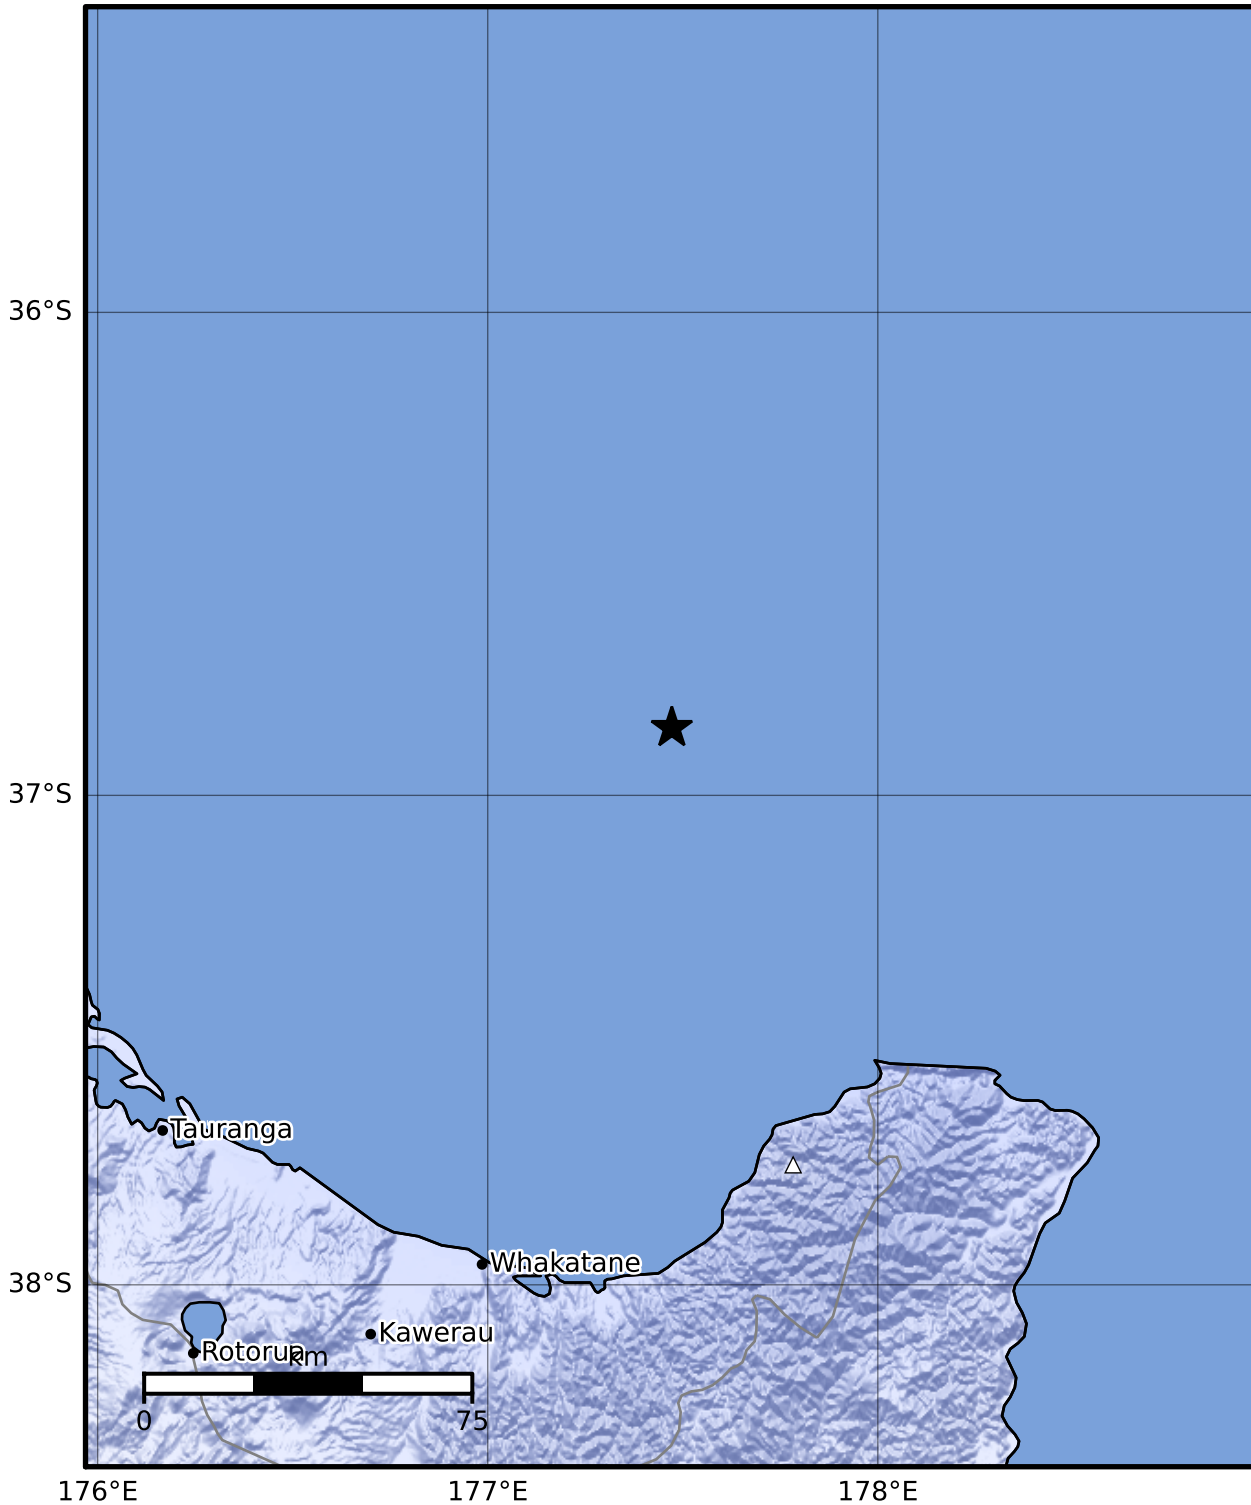

Macroseismic Intensity Map GNS Science

ShakeMap: Raukumara Plain

Jun 08, 2023 00:28:51 UTC M3.8 S36.86 E177.47 Depth: 139.1km ID:2023p427081

SHAKING	Not felt	Weak	Light	Moderate	Strong	Very strong	Severe	Violent	Extreme
DAMAGE	None	None	None	Very light	Light	Moderate	Moderate/heavy	Heavy	Very heavy
PGA(%g)	<0.0464	0.29	1.63	5.16	12.5	22.4	40.2	72.2	>129
PGV(cm/s)	<0.0215	0.125	1.04	4.31	14.5	26.4	48.3	88.4	>162
INTENSITY	I	II-III	IV	V	VI	VII	VIII	IX	X+

Scale based on Moratalla et al.(2021) and Worden et al.(2012) Version 6: Processed 2023-06-08T01:00:27Z

△ Seismic Instrument ○ Reported Intensity

★ Epicenter