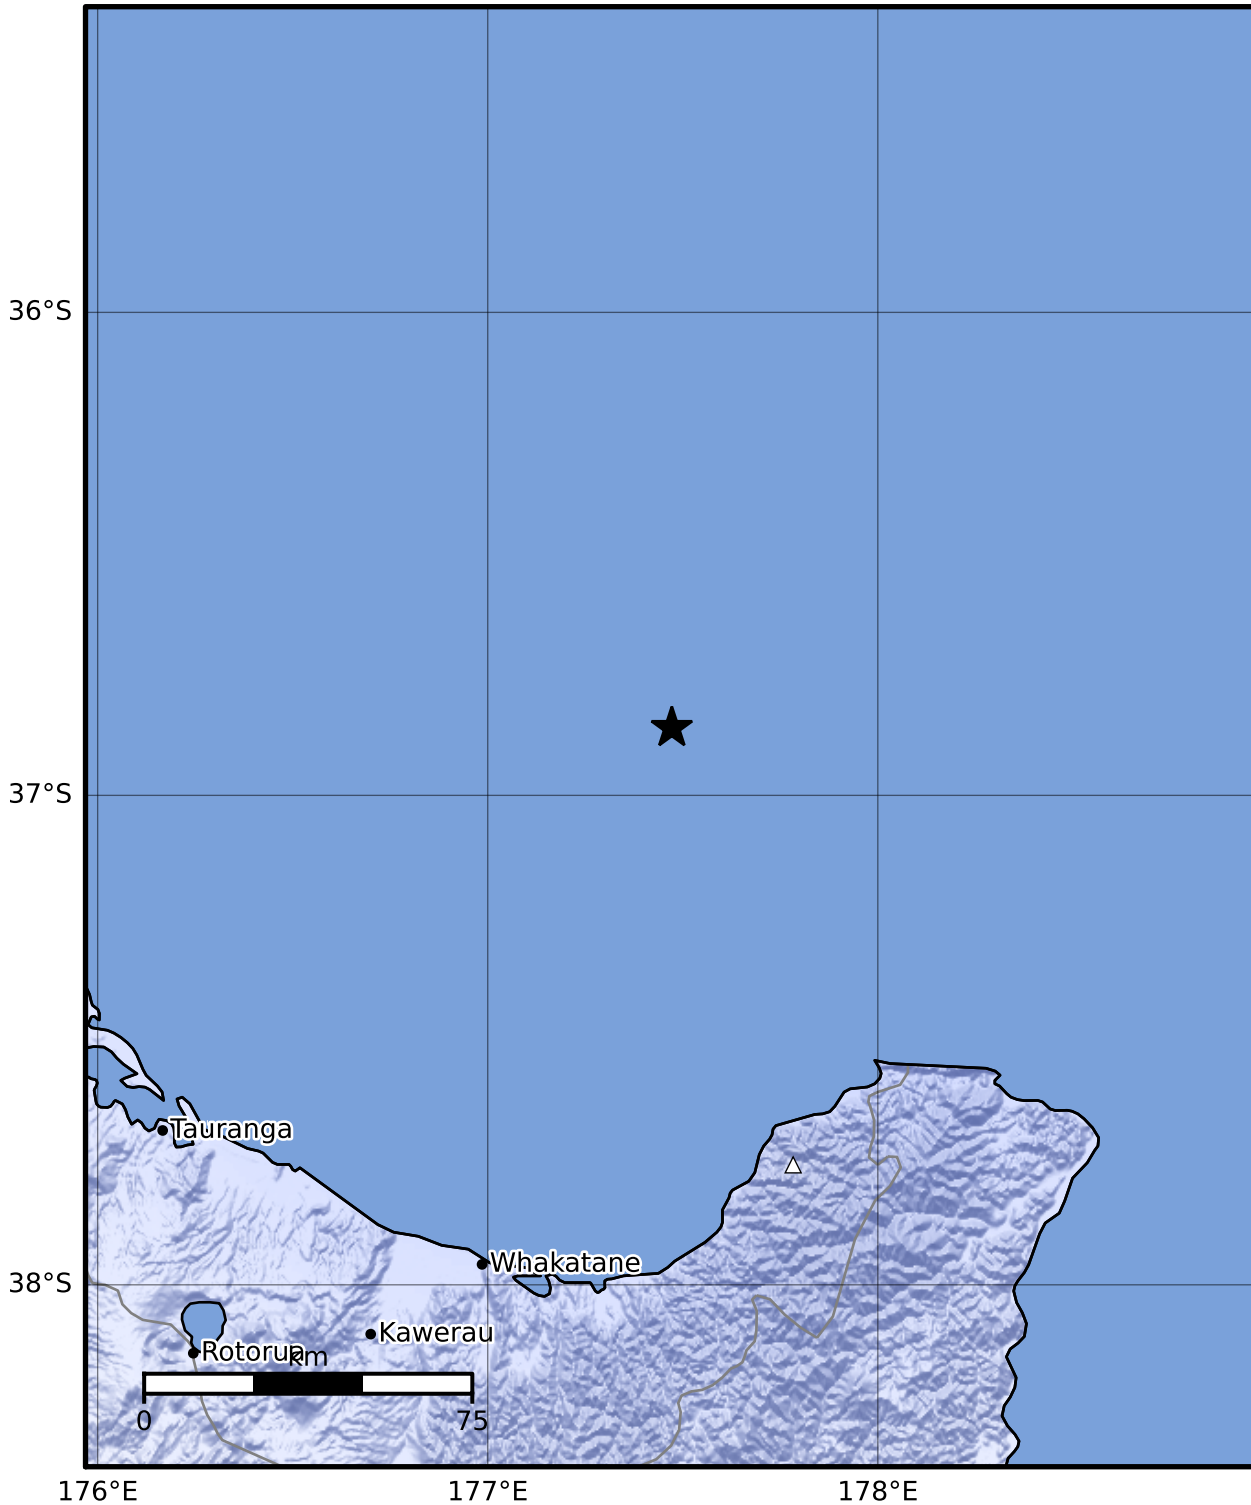

Macroseismic Intensity Map GNS Science

ShakeMap: Raukumara Plain

Jun 08, 2023 00:28:51 UTC M3.8 S36.86 E177.47 Depth: 139.1km ID:2023p427081

SHAKING	Not felt	Weak	Light	Moderate	Strong	Very strong	Severe	Violent	Extreme
DAMAGE	None	None	None	Very light	Light	Moderate	Moderate/heavy	Heavy	Very heavy
PGA(%g)	<0.0464	0.29	1.63	5.16	12.5	22.4	40.2	72.2	>129
PGV(cm/s)	<0.0215	0.125	1.04	4.31	14.5	26.4	48.3	88.4	>162
INTENSITY	I	II-III	IV	V	VI	VII	VIII	IX	X+

Scale based on Moratalla et al.(2021) and Worden et al.(2012) Version 9: Processed 2023-06-08T01:29:36Z

△ Seismic Instrument ○ Reported Intensity

★ Epicenter