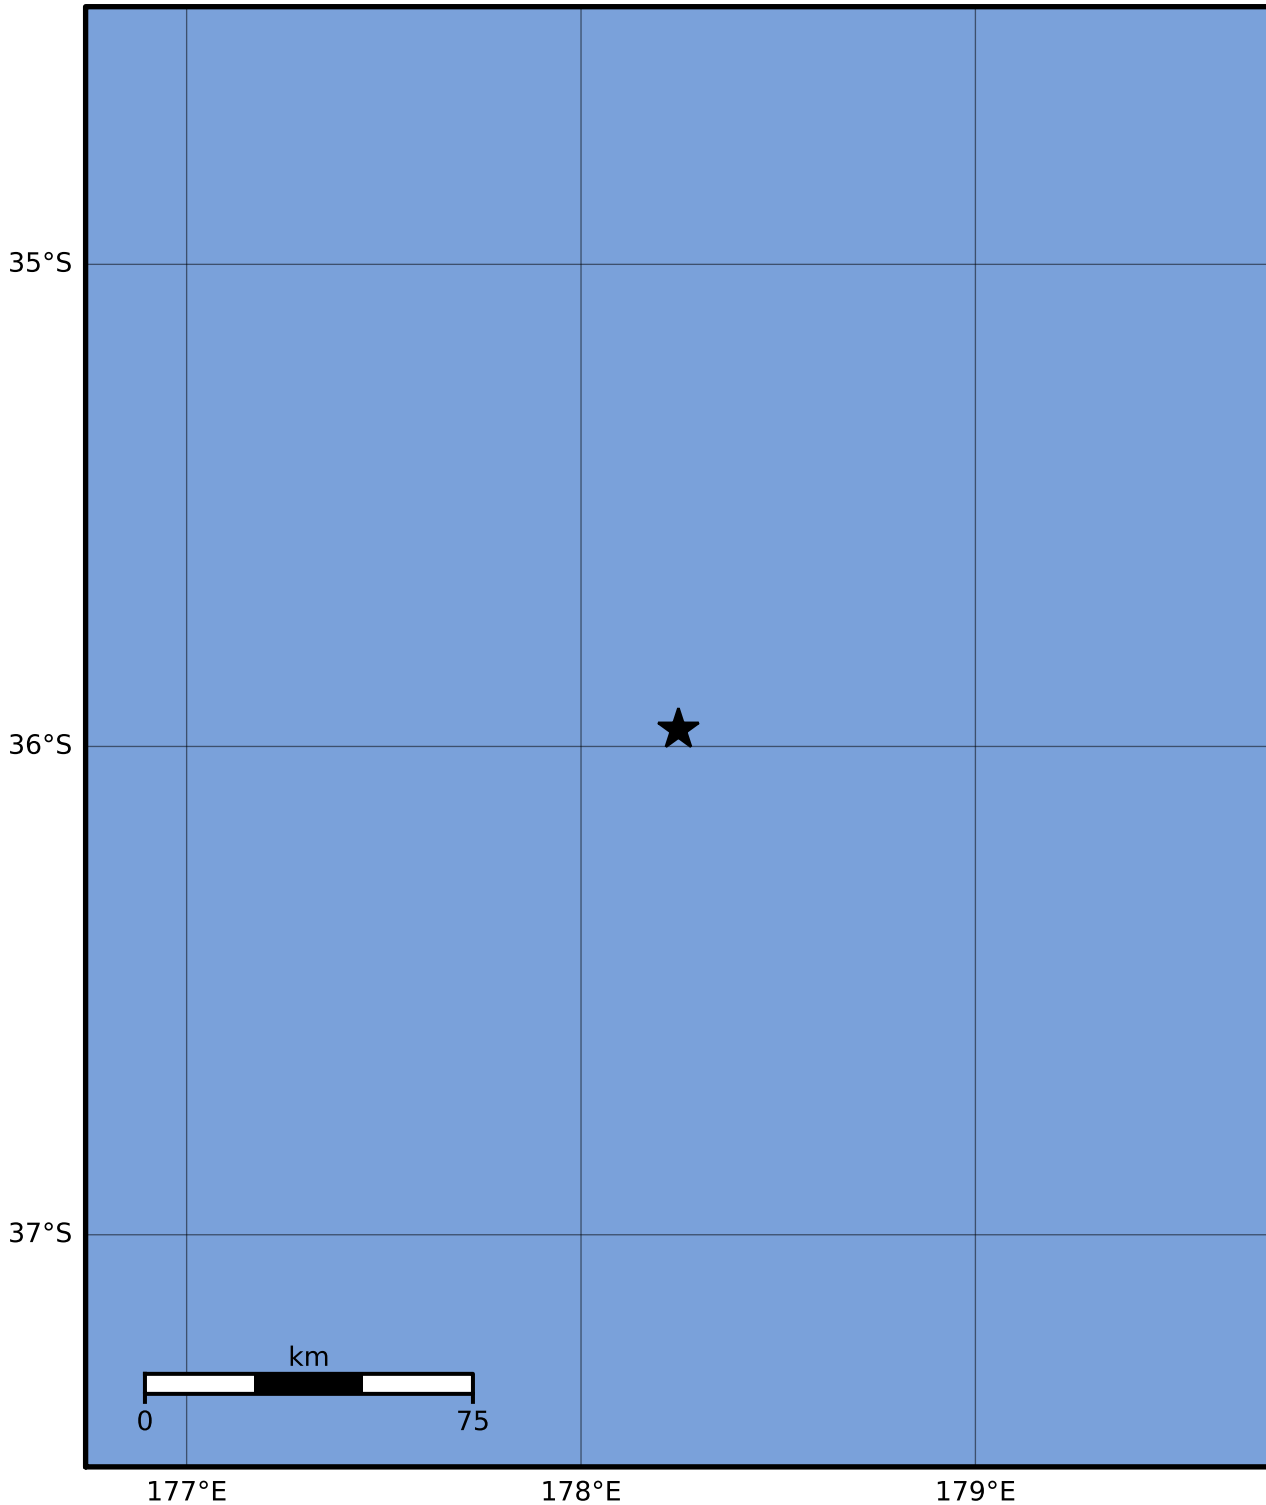

Macroseismic Intensity Map GNS Science

ShakeMap: Raukumara Plain

Jun 08, 2023 02:21:08 UTC M3.4 S35.97 E178.25 Depth: 167.8km ID:2023p427293

SHAKING	Not felt	Weak	Light	Moderate	Strong	Very strong	Severe	Violent	Extreme
DAMAGE	None	None	None	Very light	Light	Moderate	Moderate/heavy	Heavy	Very heavy
PGA(%g)	<0.0464	0.29	1.63	5.16	12.5	22.4	40.2	72.2	>129
PGV(cm/s)	<0.0215	0.125	1.04	4.31	14.5	26.4	48.3	88.4	>162
INTENSITY	I	II-III	IV	V	VI	VII	VIII	IX	X+

Scale based on Moratalla et al.(2021) and Worden et al.(2012) Version 7: Processed 2023-06-08T04:21:53Z
 Δ Seismic Instrument ○ Reported Intensity ★ Epicenter