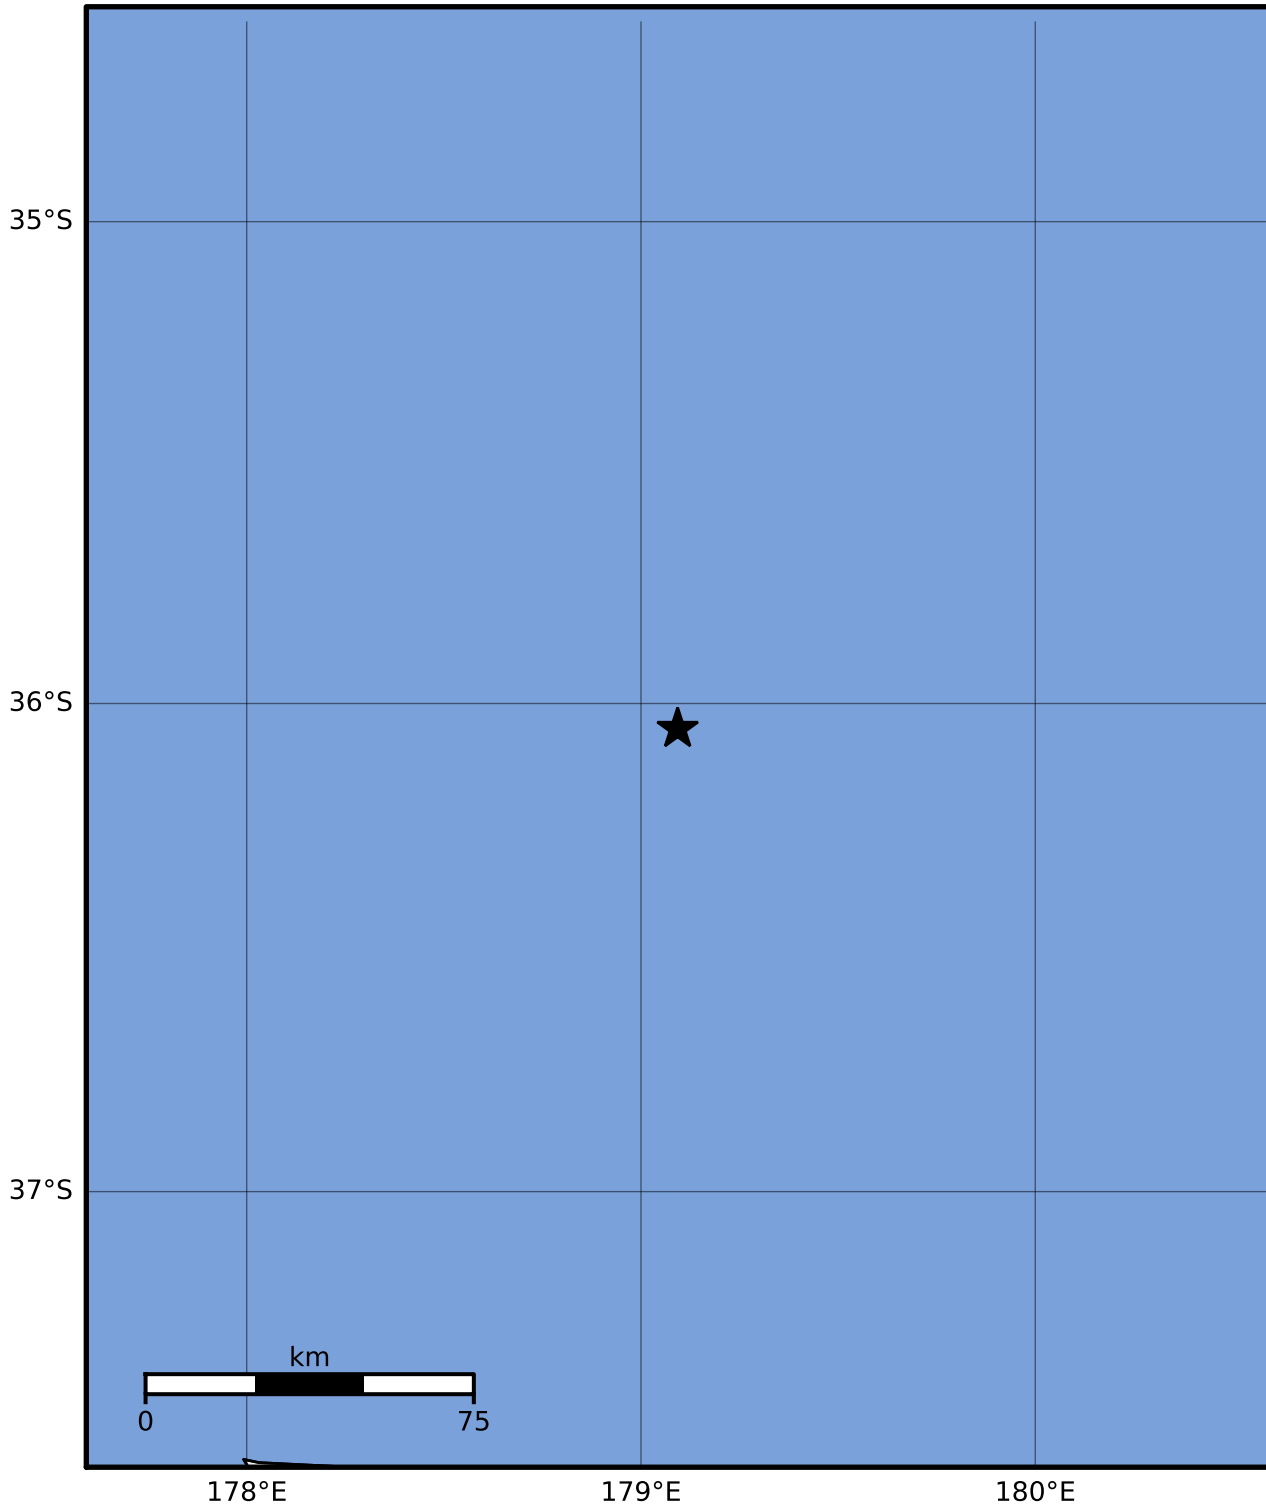

Macroseismic Intensity Map GNS Science

ShakeMap: Raukumara Plain

Jun 09, 2023 11:44:58 UTC M3.5 S36.05 E179.09 Depth: 227.5km ID:2023p431053

SHAKING	Not felt	Weak	Light	Moderate	Strong	Very strong	Severe	Violent	Extreme
DAMAGE	None	None	None	Very light	Light	Moderate	Moderate/heavy	Heavy	Very heavy
PGA(%g)	<0.0464	0.29	1.63	5.16	12.5	22.4	40.2	72.2	>129
PGV(cm/s)	<0.0215	0.125	1.04	4.31	14.5	26.4	48.3	88.4	>162
INTENSITY	I	II-III	IV	V	VI	VII	VIII	IX	X+

Scale based on Moratalla et al.(2021) and Worden et al.(2012) Version 3: Processed 2023-06-09T12:02:29Z

△ Seismic Instrument ○ Reported Intensity ★ Epicenter