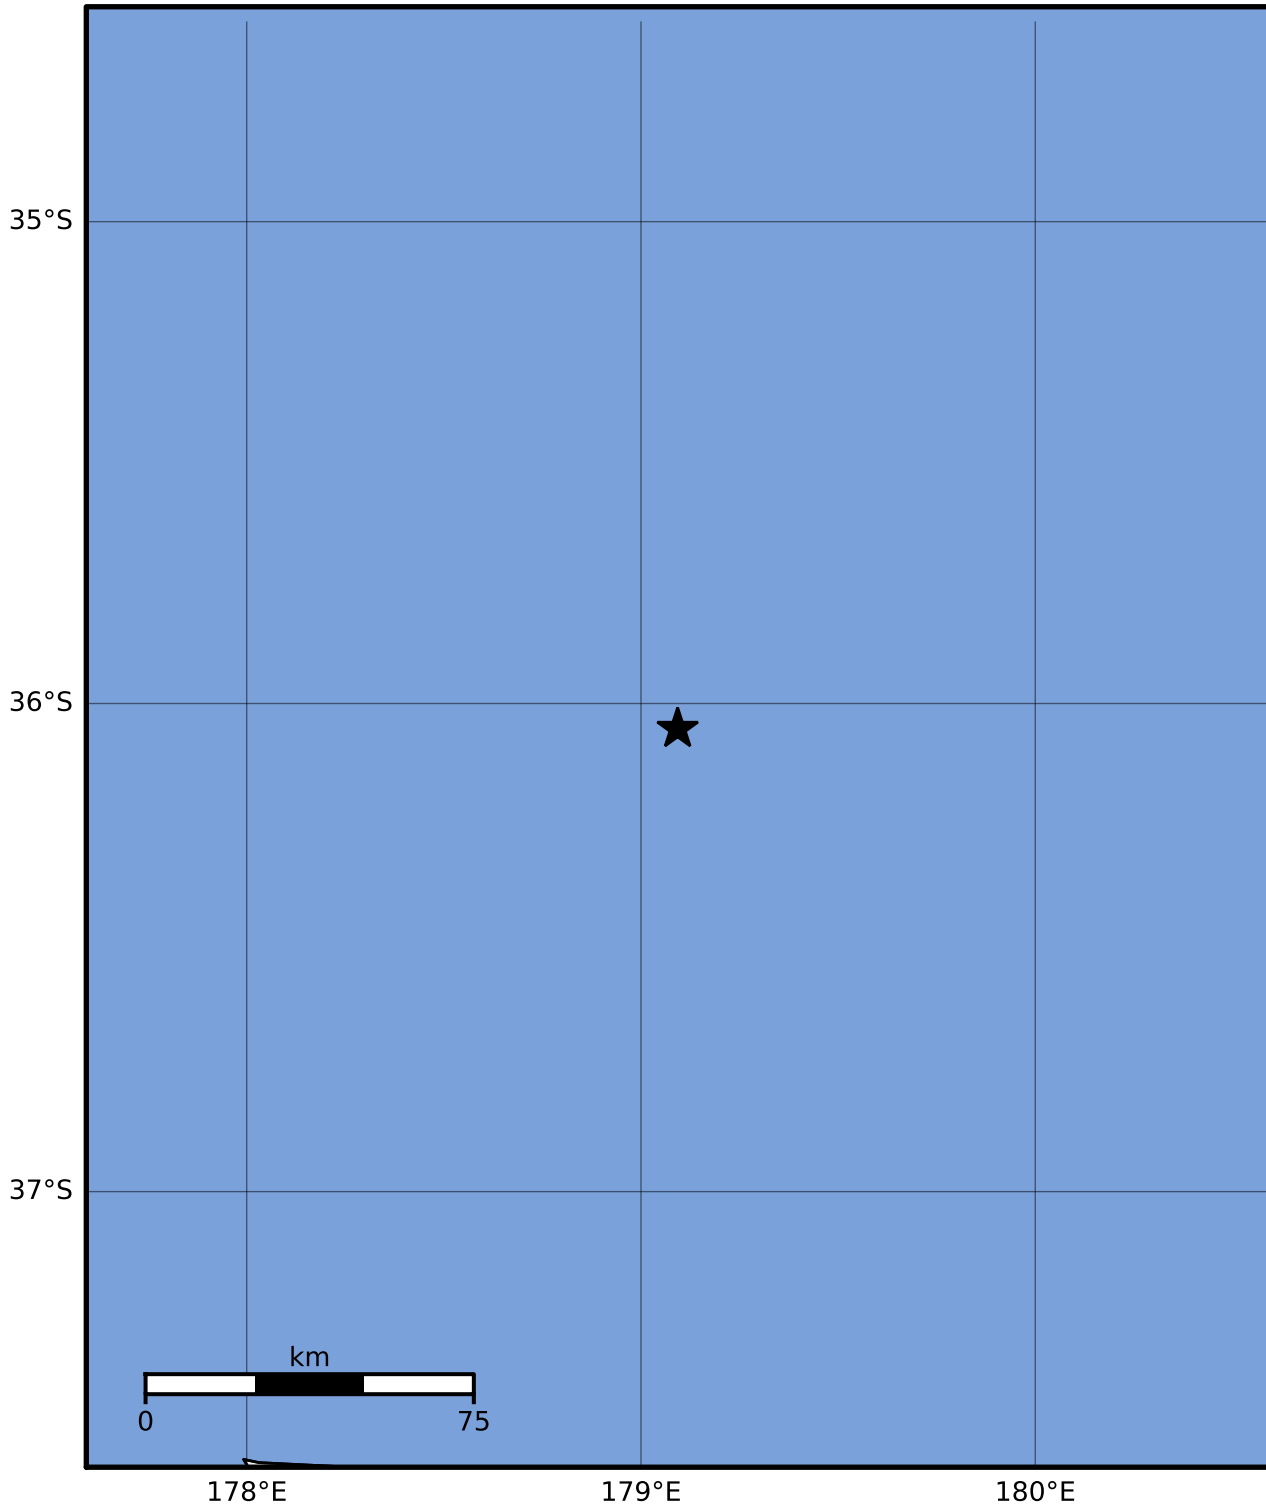

Macroseismic Intensity Map GNS Science

ShakeMap: Raukumara Plain

Jun 09, 2023 11:44:58 UTC M3.4 S36.05 E179.09 Depth: 227.5km ID:2023p431053

SHAKING	Not felt	Weak	Light	Moderate	Strong	Very strong	Severe	Violent	Extreme
DAMAGE	None	None	None	Very light	Light	Moderate	Moderate/heavy	Heavy	Very heavy
PGA(%g)	<0.0464	0.29	1.63	5.16	12.5	22.4	40.2	72.2	>129
PGV(cm/s)	<0.0215	0.125	1.04	4.31	14.5	26.4	48.3	88.4	>162
INTENSITY	I	II-III	IV	V	VI	VII	VIII	IX	X+

Scale based on Moratalla et al.(2021) and Worden et al.(2012) Version 4: Processed 2023-06-09T12:09:34Z

△ Seismic Instrument ○ Reported Intensity ★ Epicenter