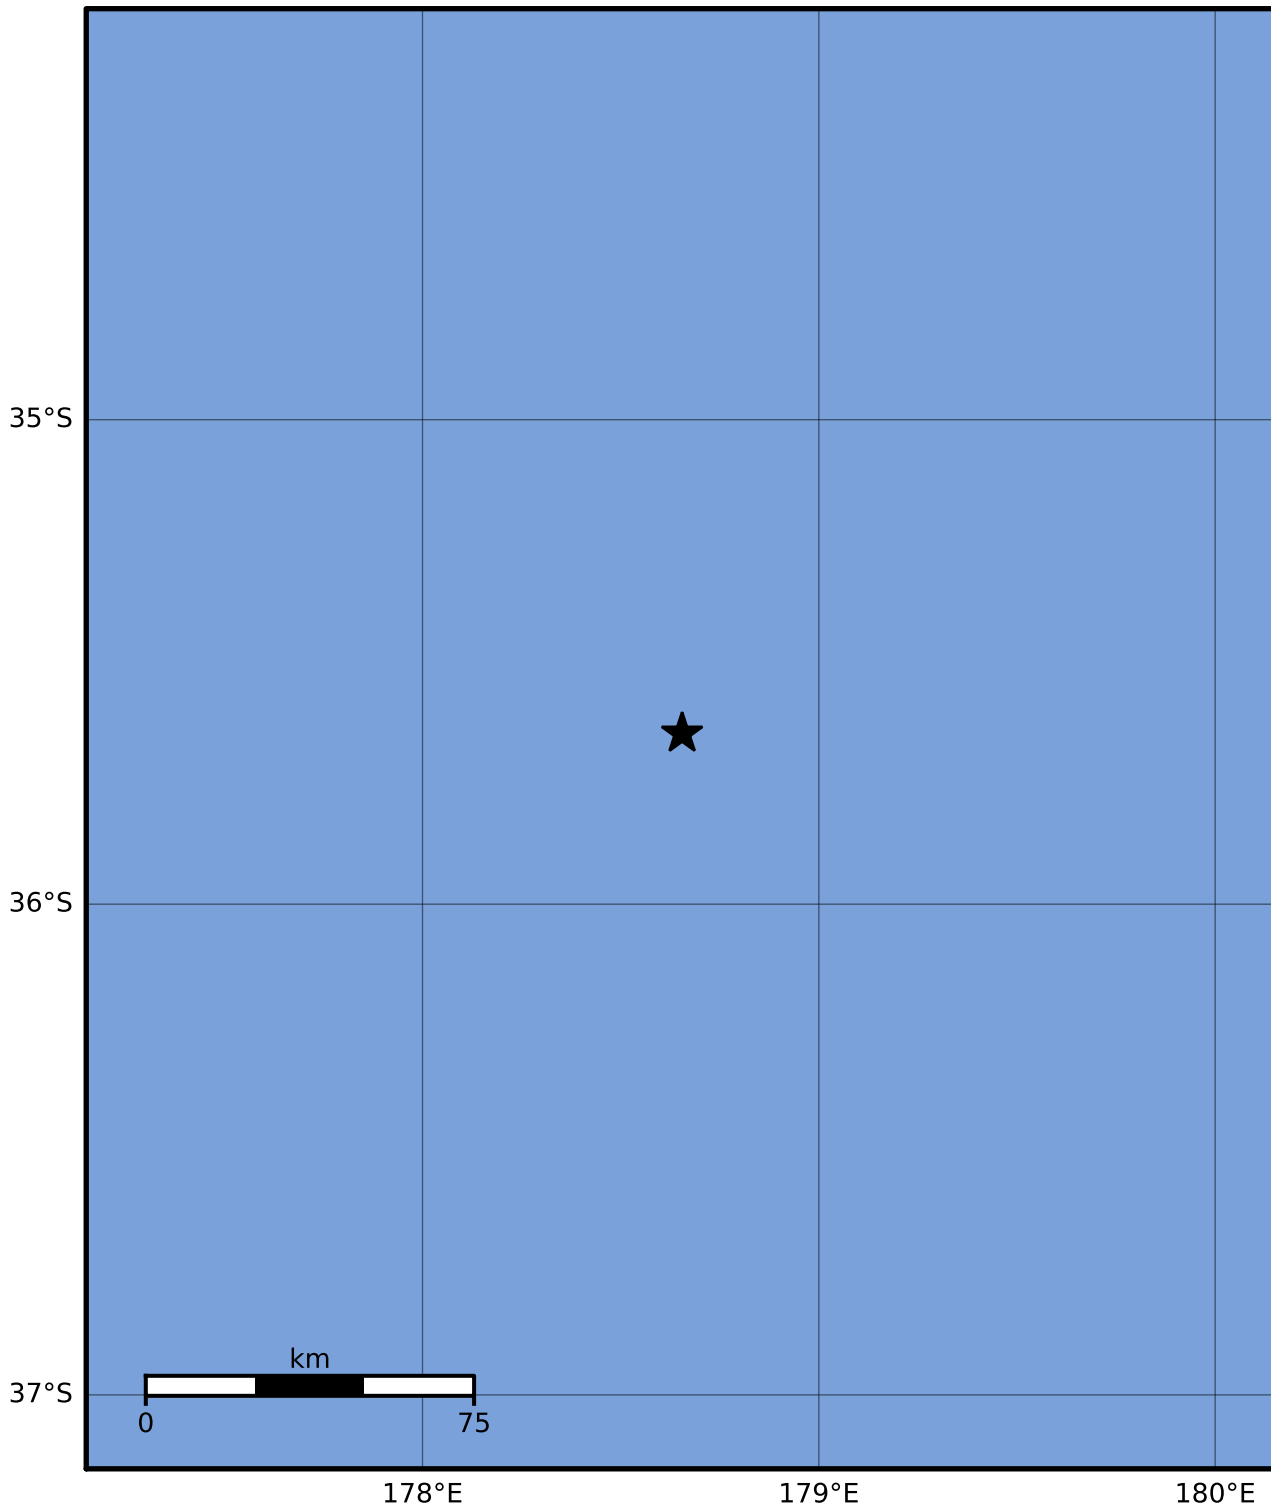

Macroseismic Intensity Map GNS Science

ShakeMap: Raukumara Plain

Jun 09, 2023 11:44:58 UTC M3.4 S35.65 E178.66 Depth: 180.1km ID:2023p431053

SHAKING	Not felt	Weak	Light	Moderate	Strong	Very strong	Severe	Violent	Extreme
DAMAGE	None	None	None	Very light	Light	Moderate	Moderate/heavy	Heavy	Very heavy
PGA(%g)	<0.0464	0.29	1.63	5.16	12.5	22.4	40.2	72.2	>129
PGV(cm/s)	<0.0215	0.125	1.04	4.31	14.5	26.4	48.3	88.4	>162
INTENSITY	I	II-III	IV	V	VI	VII	VIII	IX	X+

Scale based on Moratalla et al.(2021) and Worden et al.(2012) Version 6: Processed 2023-06-09T12:21:50Z

△ Seismic Instrument ○ Reported Intensity

★ Epicenter