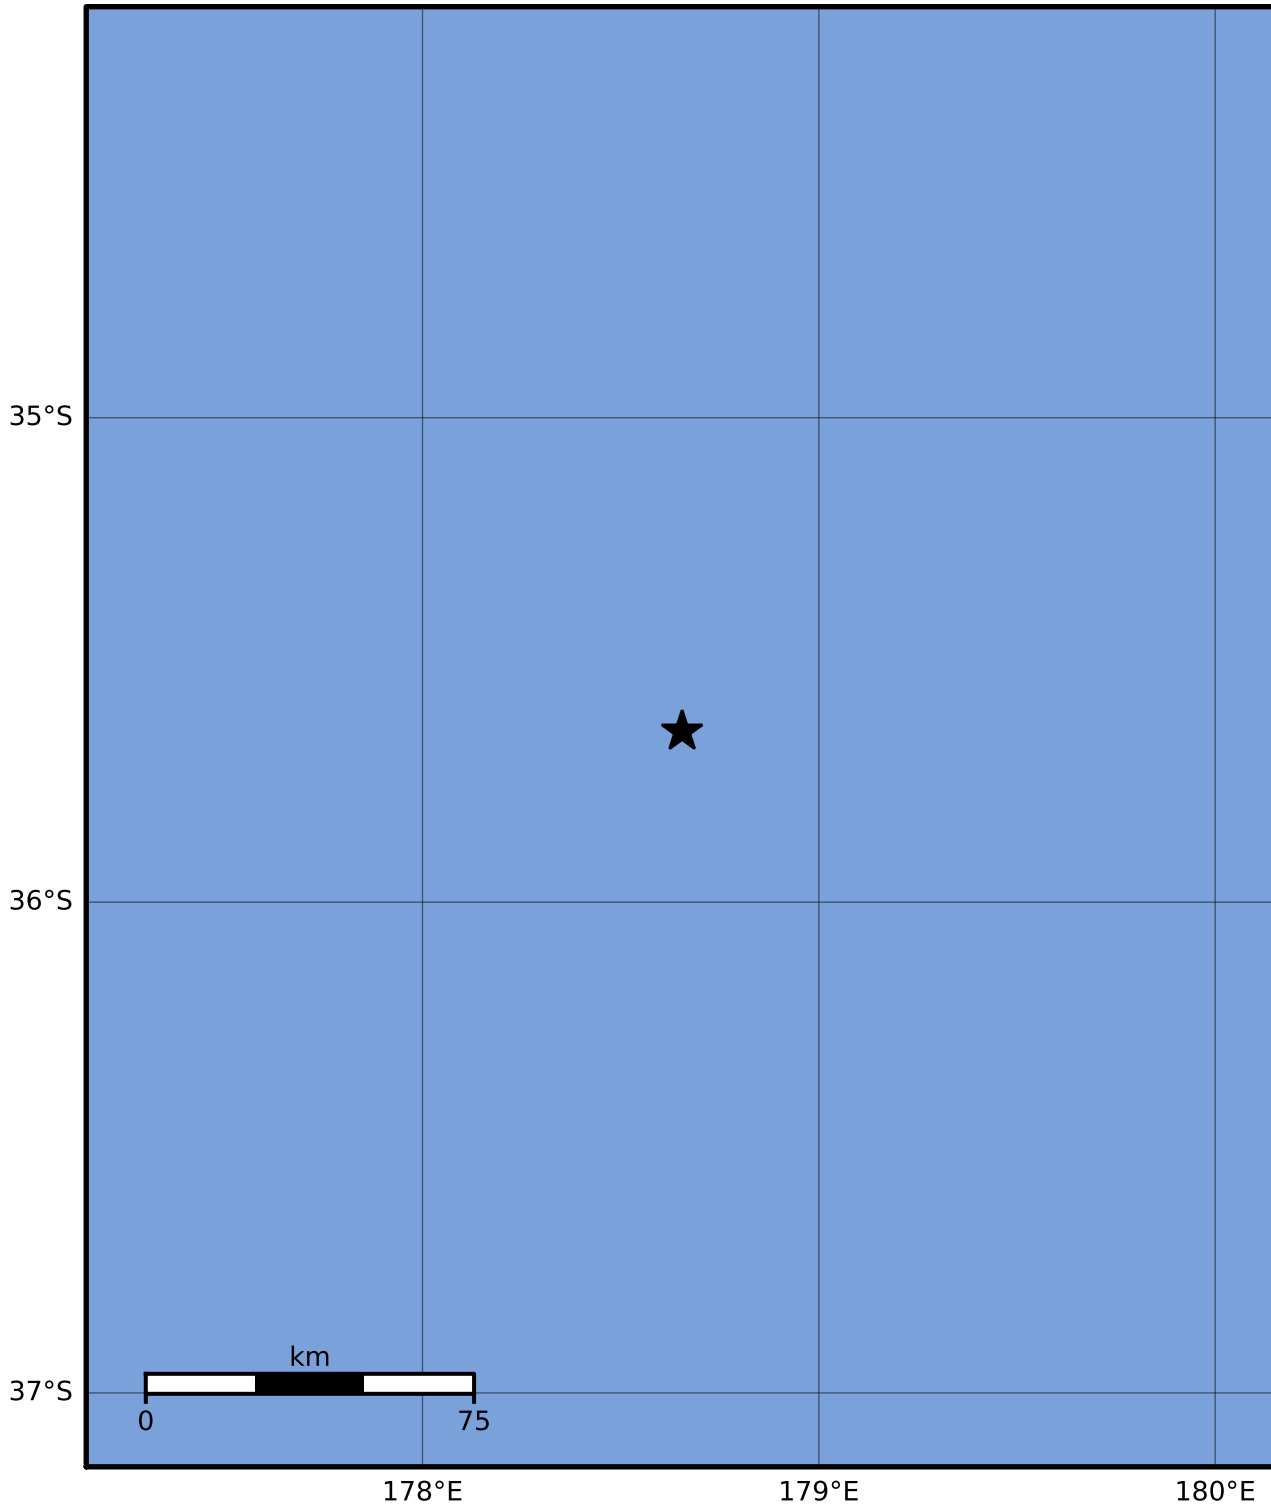

Macroseismic Intensity Map GNS Science

ShakeMap: Raukumara Plain

Jun 09, 2023 11:44:58 UTC M3.4 S35.65 E178.66 Depth: 180.1km ID:2023p431053

SHAKING	Not felt	Weak	Light	Moderate	Strong	Very strong	Severe	Violent	Extreme
DAMAGE	None	None	None	Very light	Light	Moderate	Moderate/heavy	Heavy	Very heavy
PGA(%g)	<0.0464	0.29	1.63	5.16	12.5	22.4	40.2	72.2	>129
PGV(cm/s)	<0.0215	0.125	1.04	4.31	14.5	26.4	48.3	88.4	>162
INTENSITY	I	II-III	IV	V	VI	VII	VIII	IX	X+

Scale based on Moratalla et al.(2021) and Worden et al.(2012) Version 14: Processed 2023-06-10T11:45:33Z

△ Seismic Instrument ○ Reported Intensity

★ Epicenter