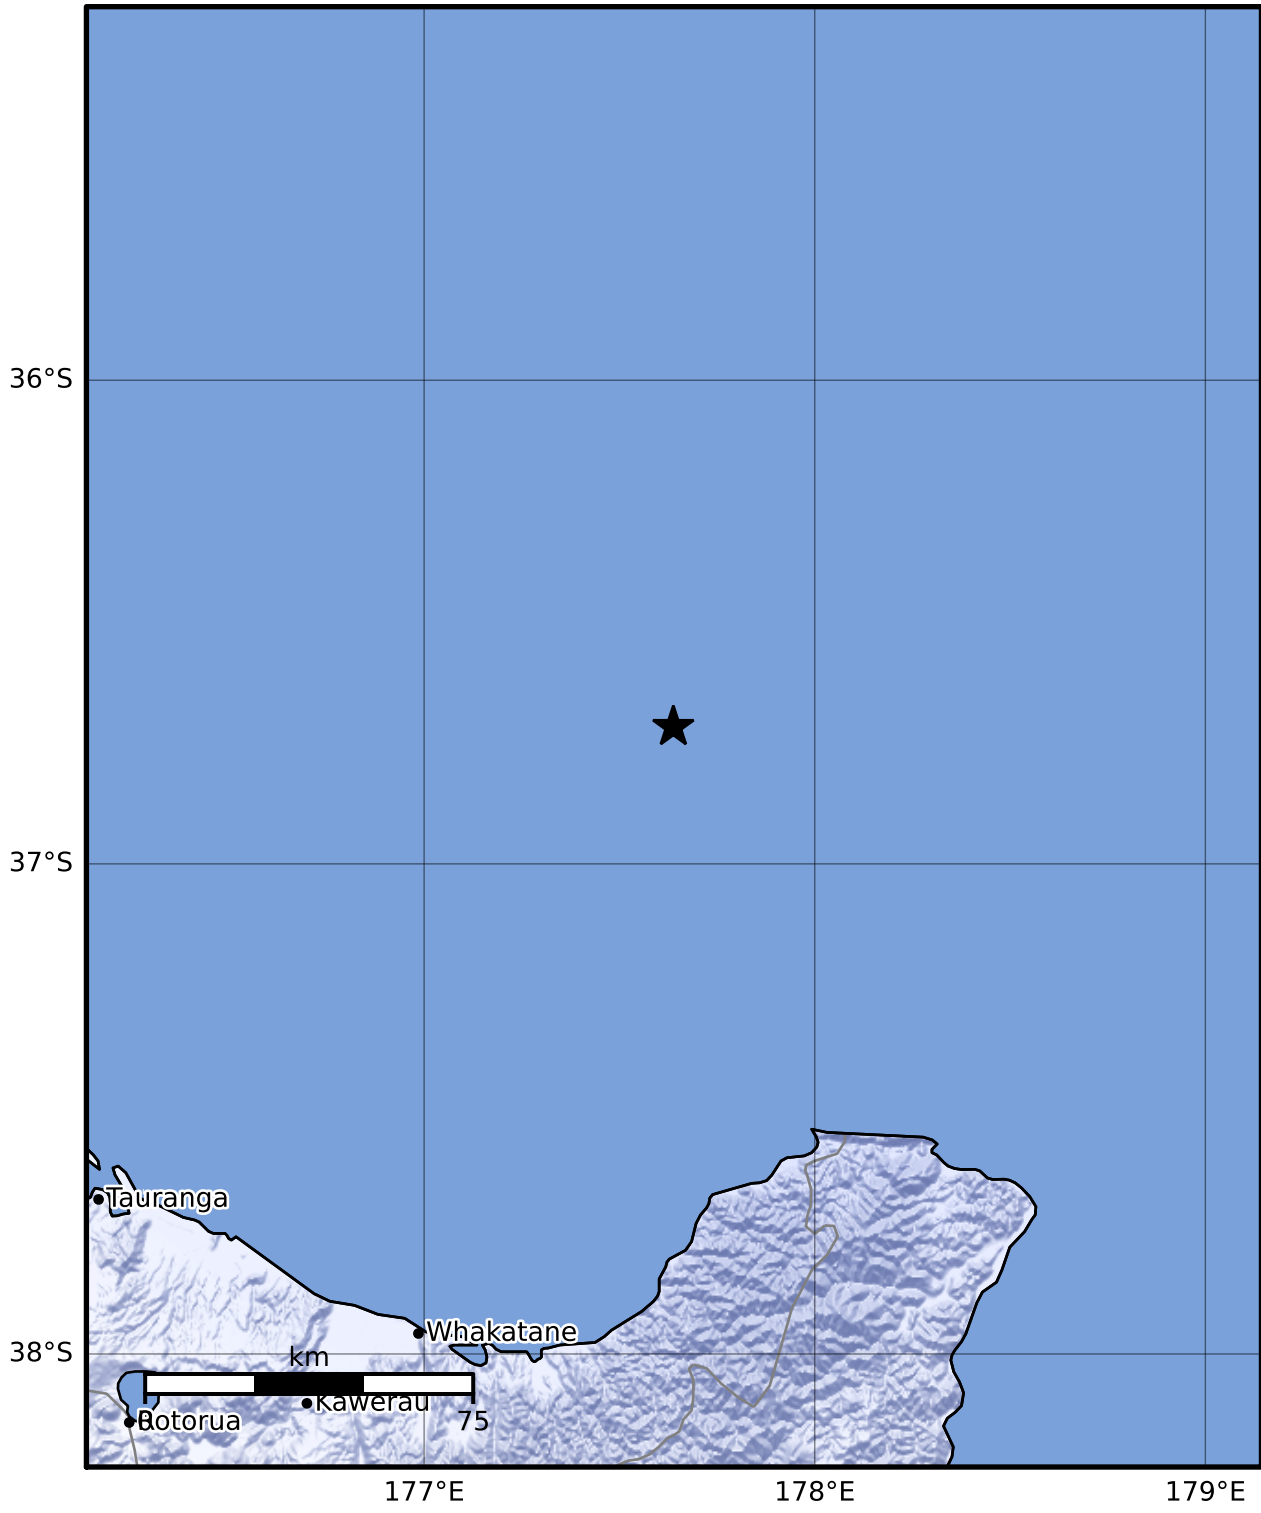

Macroseismic Intensity Map GNS Science

ShakeMap: Raukumara Plain

Jun 24, 2023 06:36:21 UTC M3.7 S36.72 E177.64 Depth: 165.3km ID:2023p471014

SHAKING	Not felt	Weak	Light	Moderate	Strong	Very strong	Severe	Violent	Extreme
DAMAGE	None	None	None	Very light	Light	Moderate	Moderate/heavy	Heavy	Very heavy
PGA(%g)	<0.0464	0.29	1.63	5.16	12.5	22.4	40.2	72.2	>129
PGV(cm/s)	<0.0215	0.125	1.04	4.31	14.5	26.4	48.3	88.4	>162
INTENSITY	I	II-III	IV	V	VI	VII	VIII	IX	X+

Scale based on Moratalla et al.(2021) and Worden et al.(2012) Version 2: Processed 2023-06-24T06:48:47Z
 Δ Seismic Instrument ○ Reported Intensity ★ Epicenter