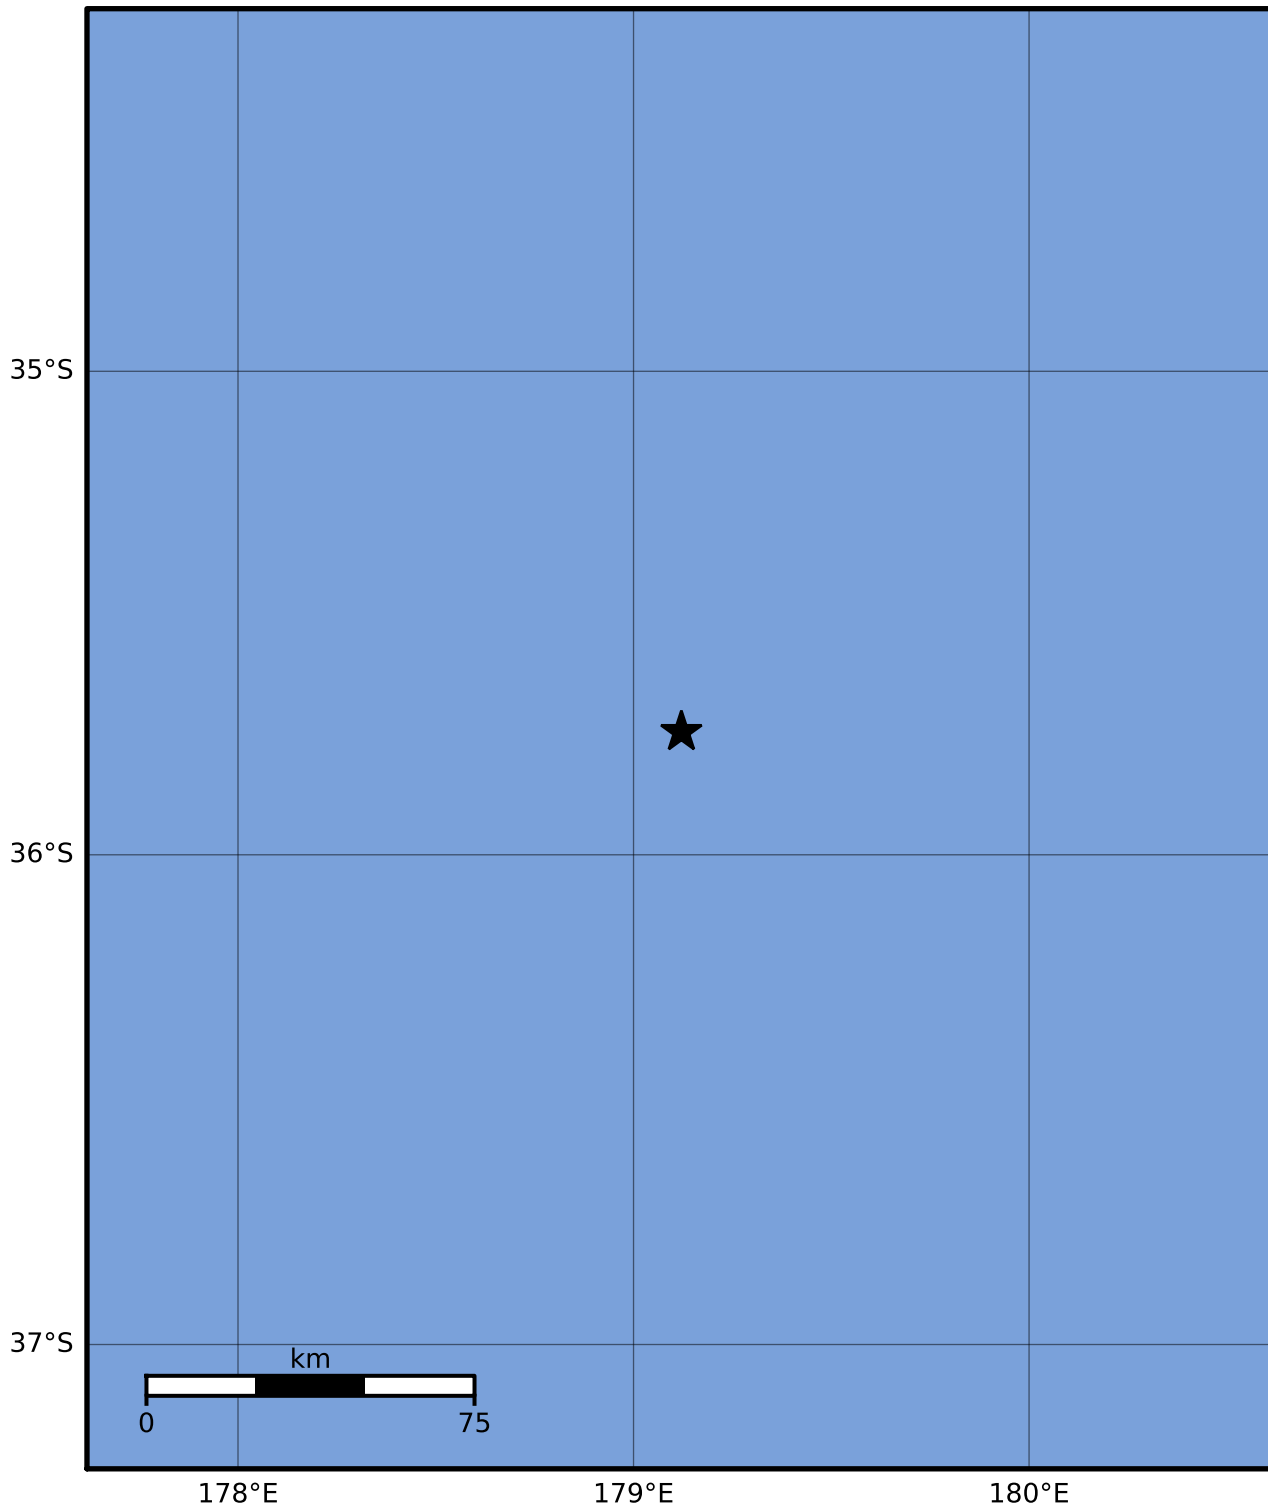

Macroseismic Intensity Map GNS Science

ShakeMap: Raukumara Plain

Jun 30, 2023 15:38:10 UTC M3.8 S35.75 E179.12 Depth: 33.0km ID:2023p488247

SHAKING	Not felt	Weak	Light	Moderate	Strong	Very strong	Severe	Violent	Extreme
DAMAGE	None	None	None	Very light	Light	Moderate	Moderate/heavy	Heavy	Very heavy
PGA(%g)	<0.0464	0.29	1.63	5.16	12.5	22.4	40.2	72.2	>129
PGV(cm/s)	<0.0215	0.125	1.04	4.31	14.5	26.4	48.3	88.4	>162
INTENSITY	I	II-III	IV	V	VI	VII	VIII	IX	X+

Scale based on Moratalla et al.(2021) and Worden et al.(2012) Version 7: Processed 2023-06-30T16:19:21Z

△ Seismic Instrument ○ Reported Intensity

★ Epicenter