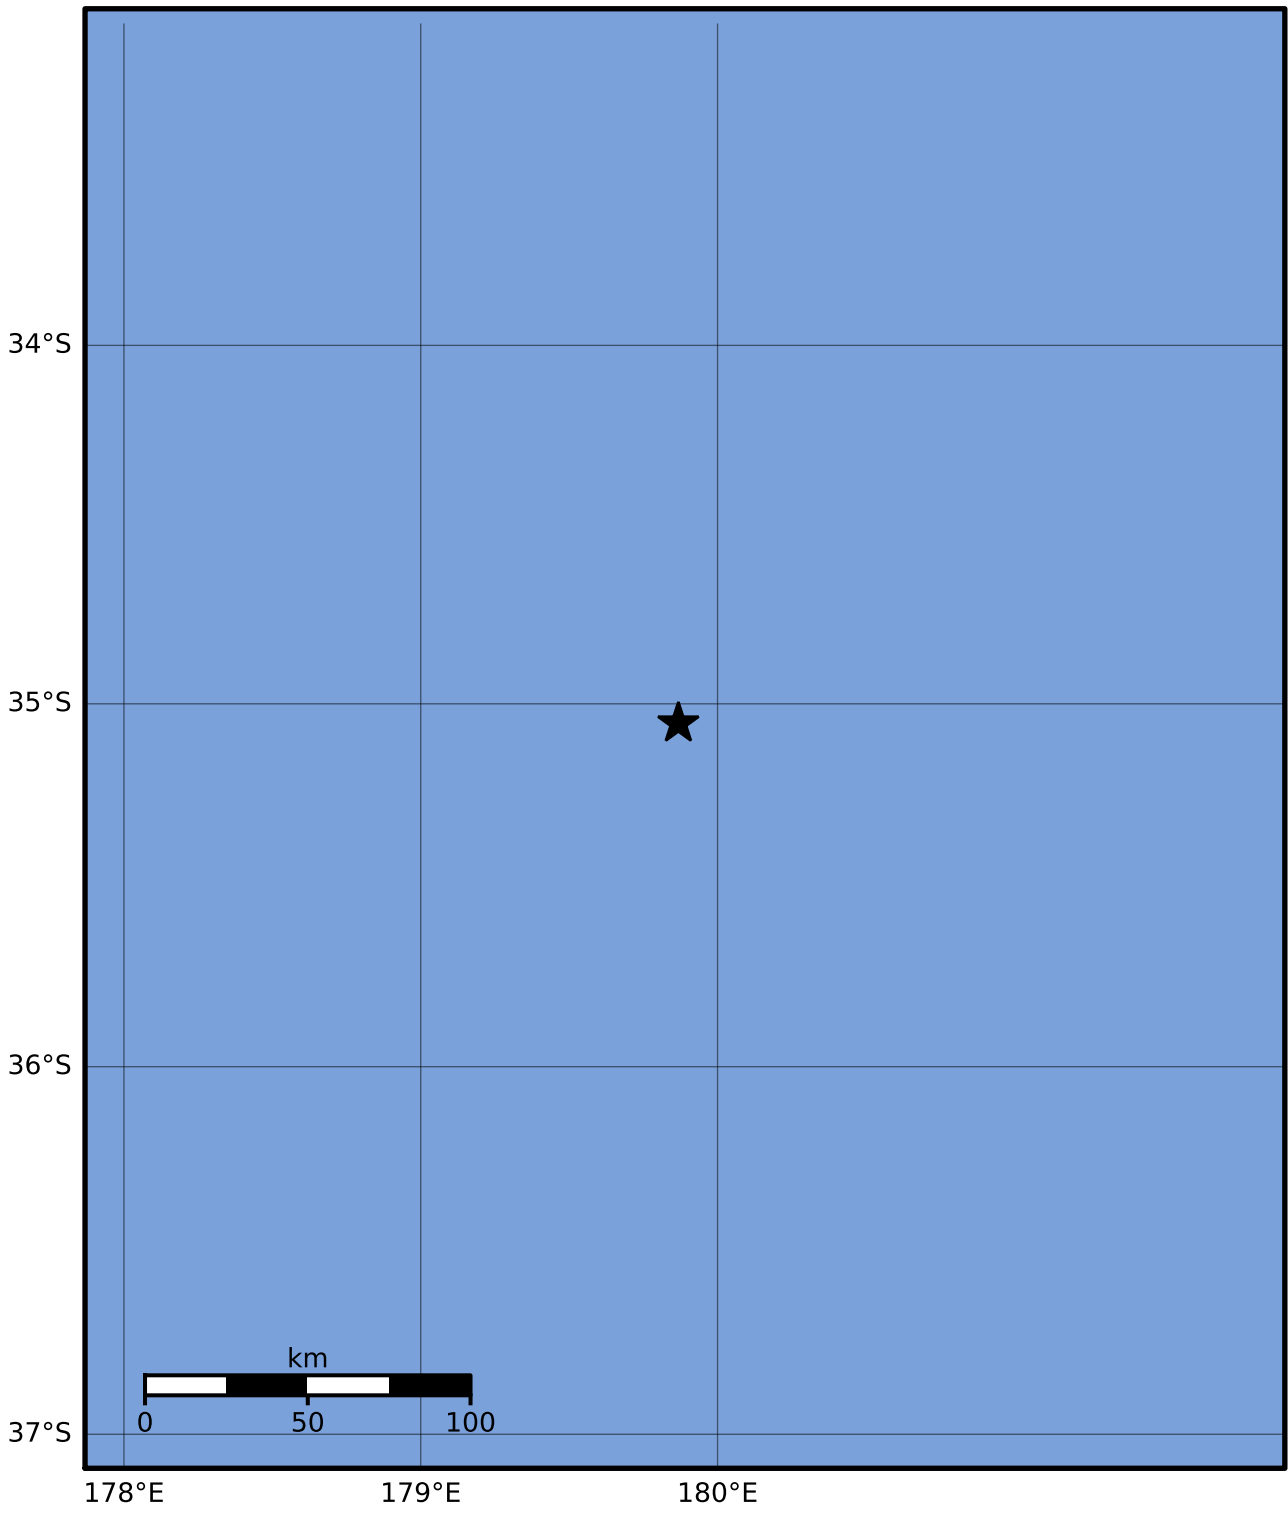

Macroseismic Intensity Map GNS Science

ShakeMap: Raukumara Plain

Jul 04, 2023 16:05:48 UTC M4.3 S35.05 E179.87 Depth: 204.0km ID:2023p499109

SHAKING	Not felt	Weak	Light	Moderate	Strong	Very strong	Severe	Violent	Extreme
DAMAGE	None	None	None	Very light	Light	Moderate	Moderate/heavy	Heavy	Very heavy
PGA(%g)	<0.0464	0.29	1.63	5.16	12.5	22.4	40.2	72.2	>129
PGV(cm/s)	<0.0215	0.125	1.04	4.31	14.5	26.4	48.3	88.4	>162
INTENSITY	I	II-III	IV	V	VI	VII	VIII	IX	X+

Scale based on Moratalla et al.(2021) and Worden et al.(2012) Version 2: Processed 2023-07-04T16:15:32Z

△ Seismic Instrument ○ Reported Intensity ★ Epicenter