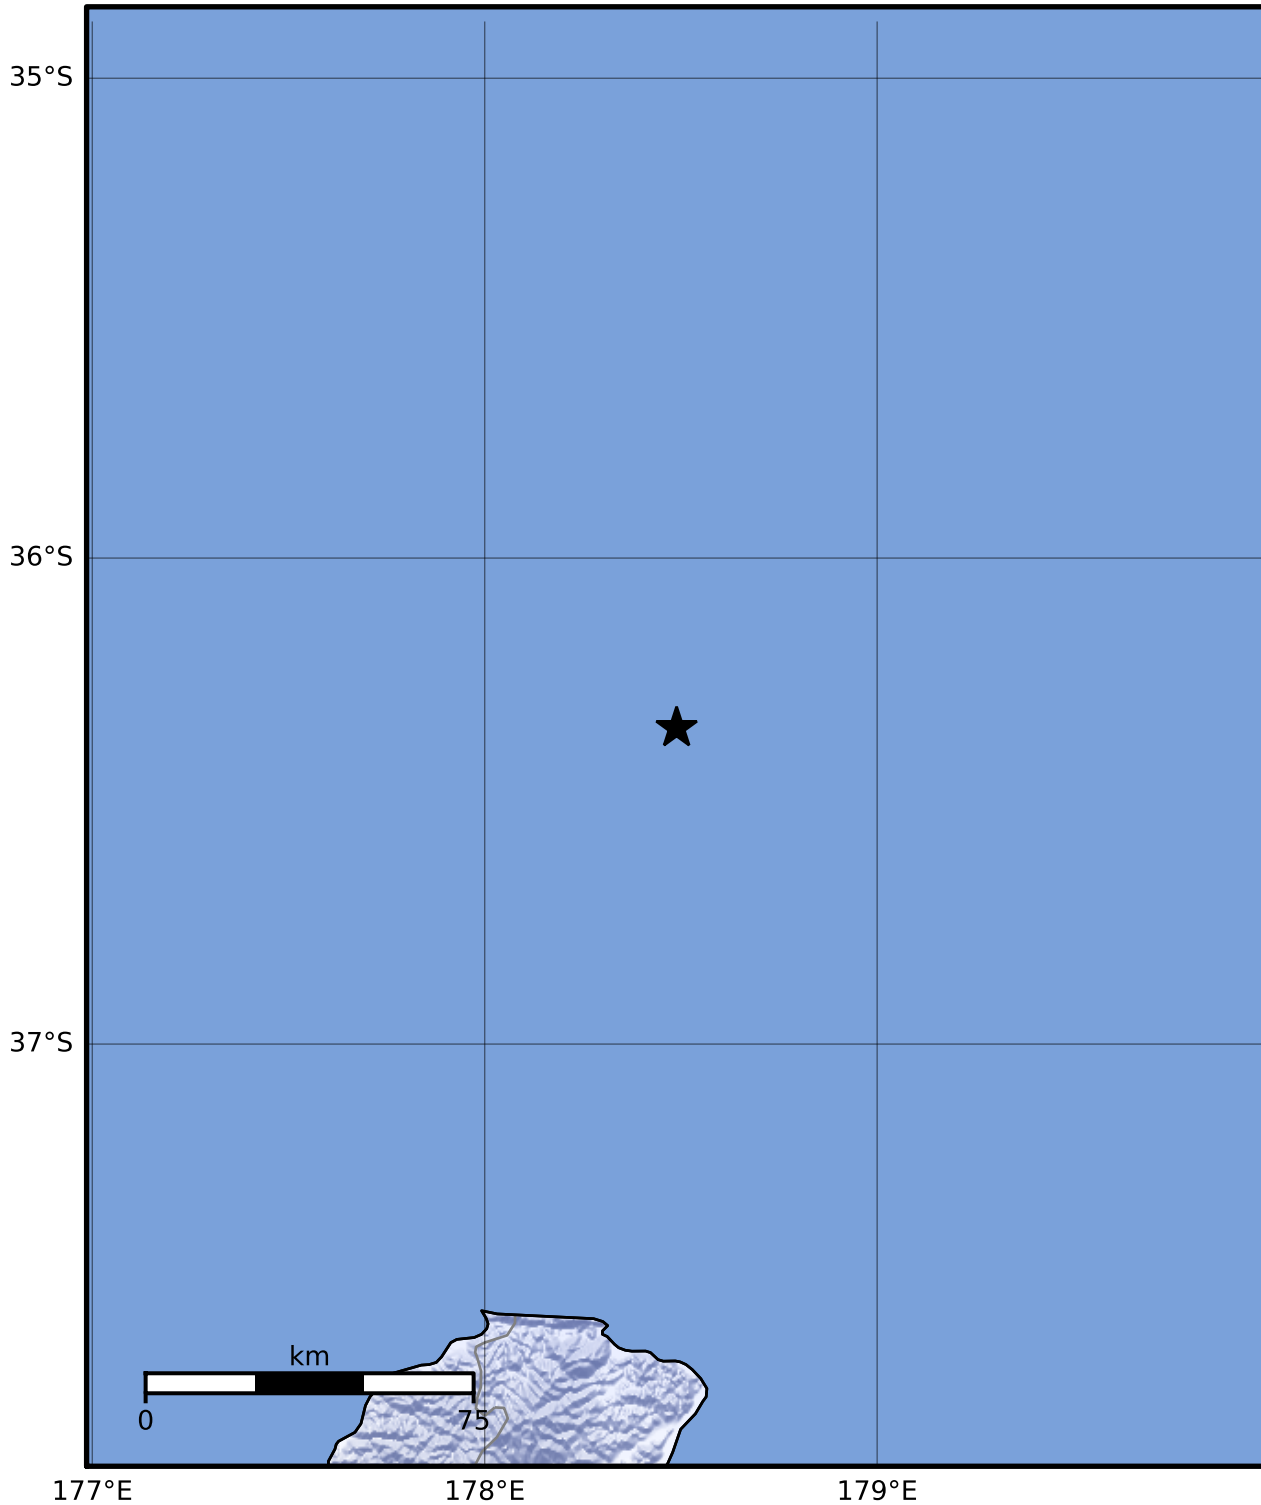

Macroseismic Intensity Map GNS Science

ShakeMap: Raukumara Plain

Jul 05, 2023 07:25:16 UTC M3.3 S36.35 E178.49 Depth: 70.1km ID:2023p500835

SHAKING	Not felt	Weak	Light	Moderate	Strong	Very strong	Severe	Violent	Extreme
DAMAGE	None	None	None	Very light	Light	Moderate	Moderate/heavy	Heavy	Very heavy
PGA(%g)	<0.0464	0.29	1.63	5.16	12.5	22.4	40.2	72.2	>129
PGV(cm/s)	<0.0215	0.125	1.04	4.31	14.5	26.4	48.3	88.4	>162
INTENSITY	I	II-III	IV	V	VI	VII	VIII	IX	X+

Scale based on Moratalla et al.(2021) and Worden et al.(2012) Version 7: Processed 2023-07-05T09:26:02Z

△ Seismic Instrument ○ Reported Intensity

★ Epicenter