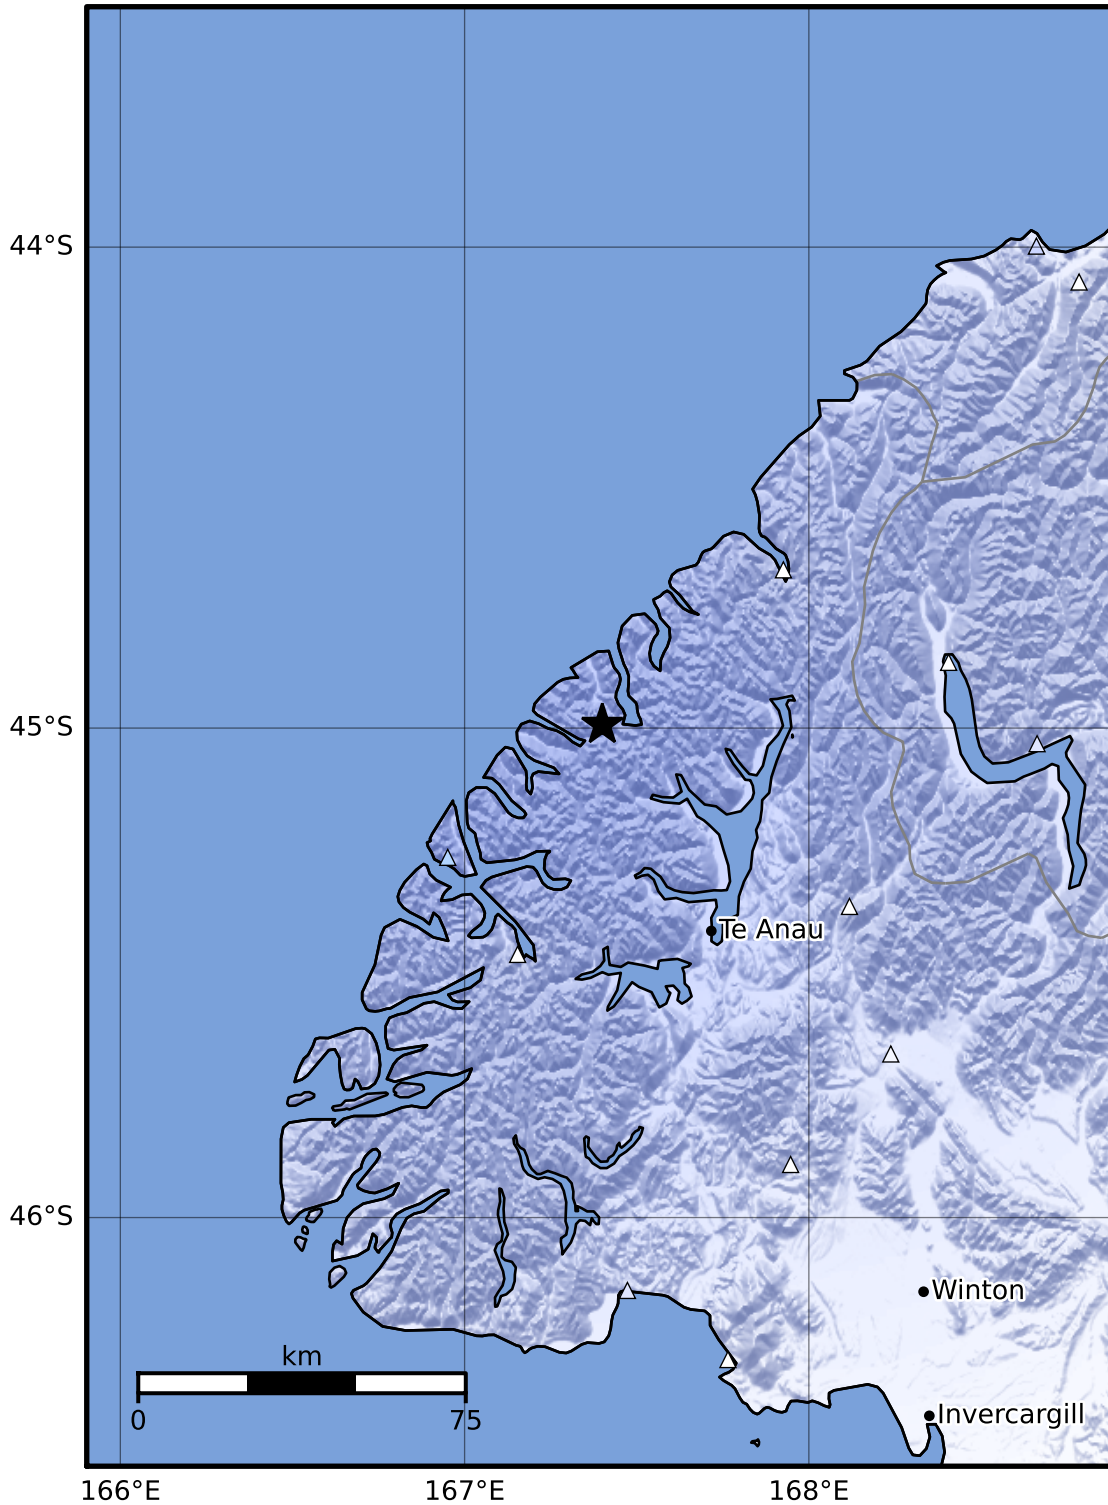

Macroseismic Intensity Map GNS Science

ShakeMap: Fiordland

Jul 06, 2023 02:35:55 UTC M3.5 S44.99 E167.40 Depth: 105.4km ID:2023p502995

SHAKING	Not felt	Weak	Light	Moderate	Strong	Very strong	Severe	Violent	Extreme
DAMAGE	None	None	None	Very light	Light	Moderate	Moderate/heavy	Heavy	Very heavy
PGA(%g)	<0.0464	0.29	1.63	5.16	12.5	22.4	40.2	72.2	>129
PGV(cm/s)	<0.0215	0.125	1.04	4.31	14.5	26.4	48.3	88.4	>162
INTENSITY	I	II-III	IV	V	VI	VII	VIII	IX	X+

Scale based on Moratalla et al.(2021) and Worden et al.(2012) Version 5: Processed 2023-07-06T03:03:22Z

△ Seismic Instrument ○ Reported Intensity

★ Epicenter