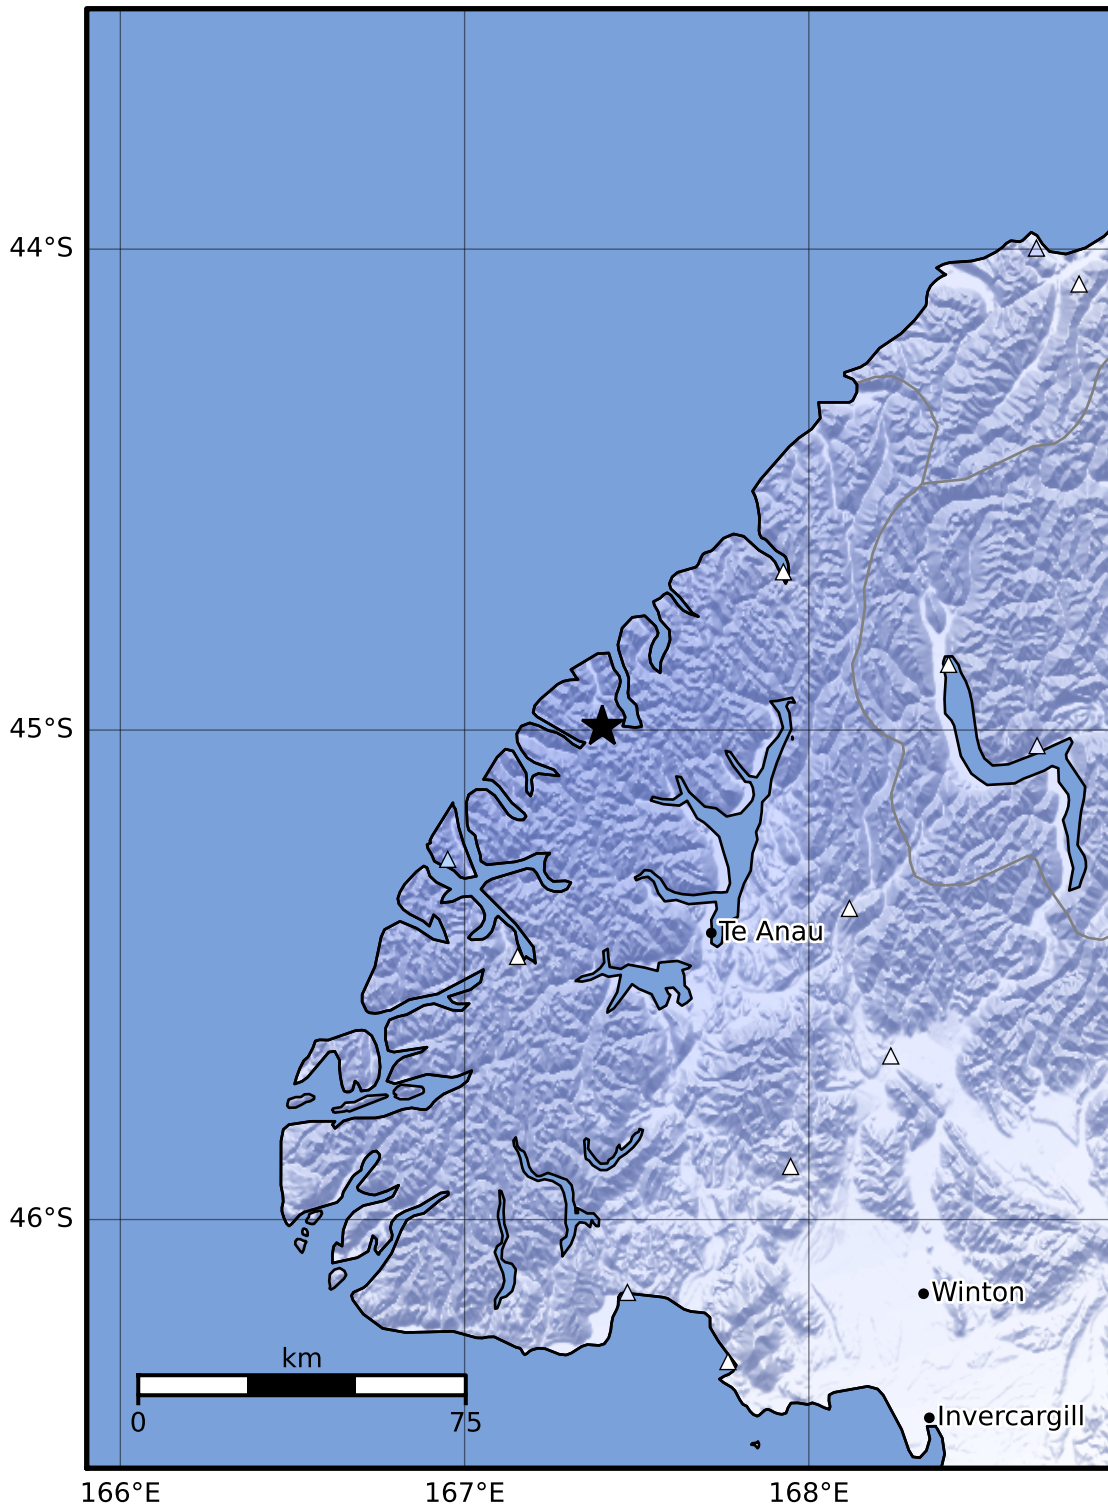

Macroseismic Intensity Map GNS Science

ShakeMap: Fiordland

Jul 06, 2023 02:35:55 UTC M3.5 S44.99 E167.40 Depth: 105.4km ID:2023p502995

SHAKING	Not felt	Weak	Light	Moderate	Strong	Very strong	Severe	Violent	Extreme
DAMAGE	None	None	None	Very light	Light	Moderate	Moderate/heavy	Heavy	Very heavy
PGA(%g)	<0.0464	0.29	1.63	5.16	12.5	22.4	40.2	72.2	>129
PGV(cm/s)	<0.0215	0.125	1.04	4.31	14.5	26.4	48.3	88.4	>162
INTENSITY	I	II-III	IV	V	VI	VII	VIII	IX	X+

Scale based on Moratalla et al.(2021) and Worden et al.(2012) Version 6: Processed 2023-07-06T03:09:14Z

△ Seismic Instrument ○ Reported Intensity

★ Epicenter