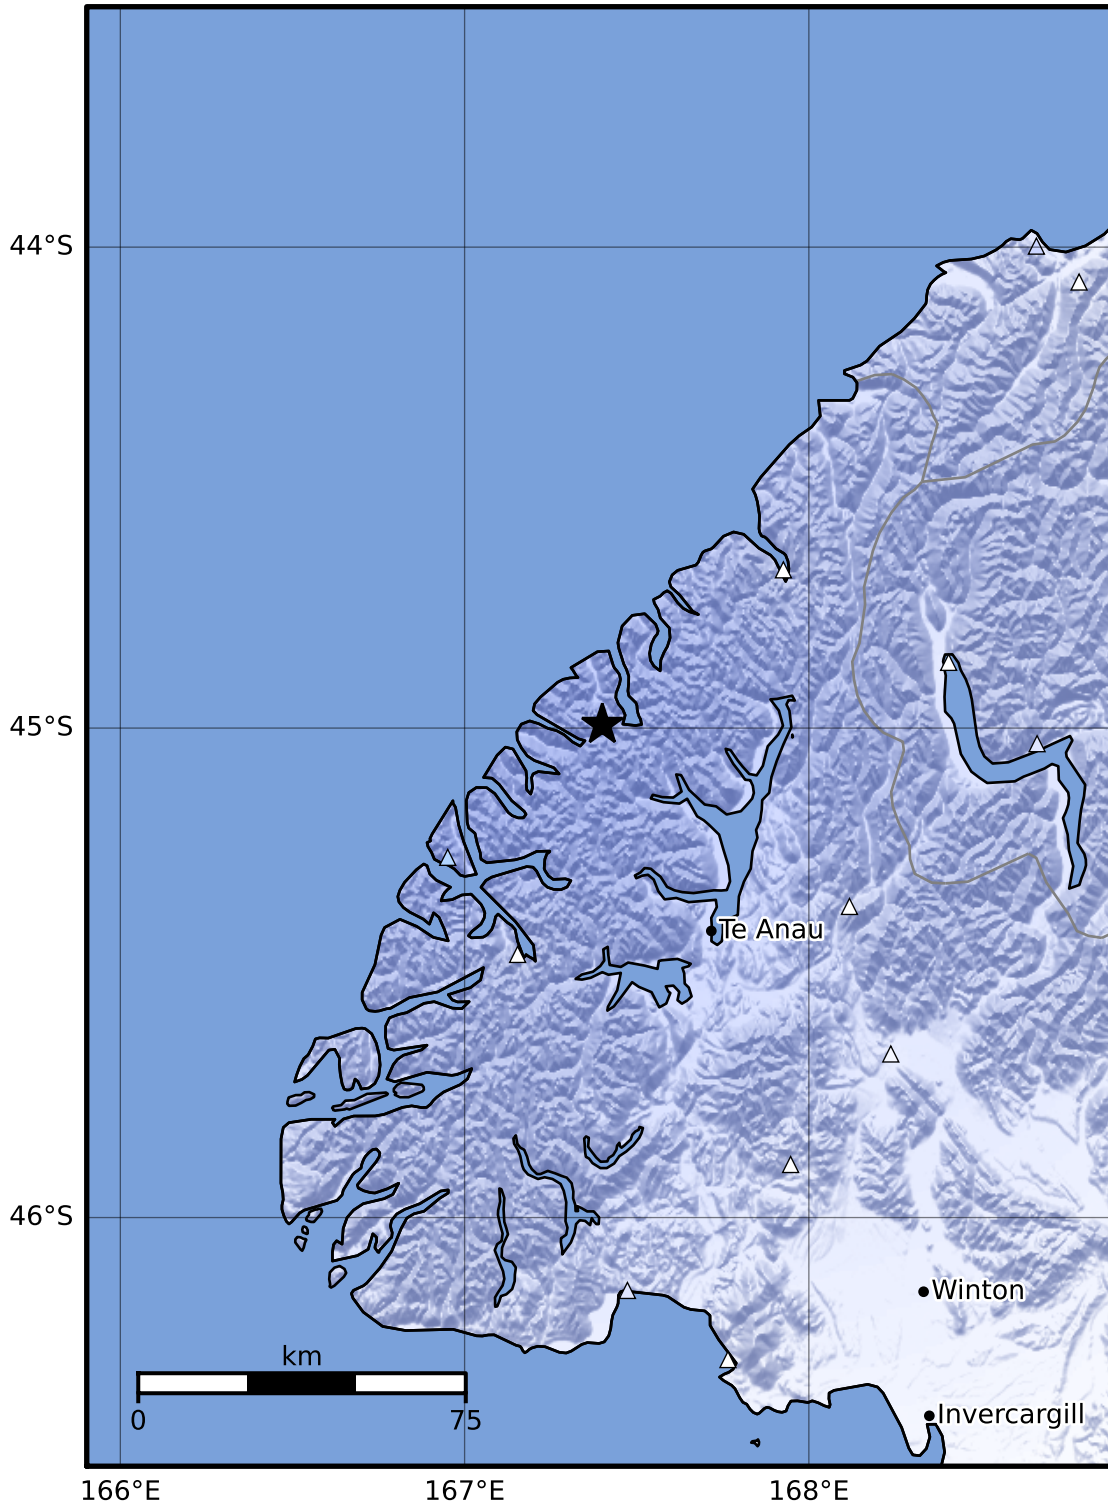

Macroseismic Intensity Map GNS Science

ShakeMap: Fiordland

Jul 06, 2023 02:35:55 UTC M3.5 S44.99 E167.40 Depth: 105.4km ID:2023p502995

SHAKING	Not felt	Weak	Light	Moderate	Strong	Very strong	Severe	Violent	Extreme
DAMAGE	None	None	None	Very light	Light	Moderate	Moderate/heavy	Heavy	Very heavy
PGA(%g)	<0.0464	0.29	1.63	5.16	12.5	22.4	40.2	72.2	>129
PGV(cm/s)	<0.0215	0.125	1.04	4.31	14.5	26.4	48.3	88.4	>162
INTENSITY	I	II-III	IV	V	VI	VII	VIII	IX	X+

Scale based on Moratalla et al.(2021) and Worden et al.(2012) Version 7: Processed 2023-07-06T03:16:39Z

△ Seismic Instrument ○ Reported Intensity

★ Epicenter