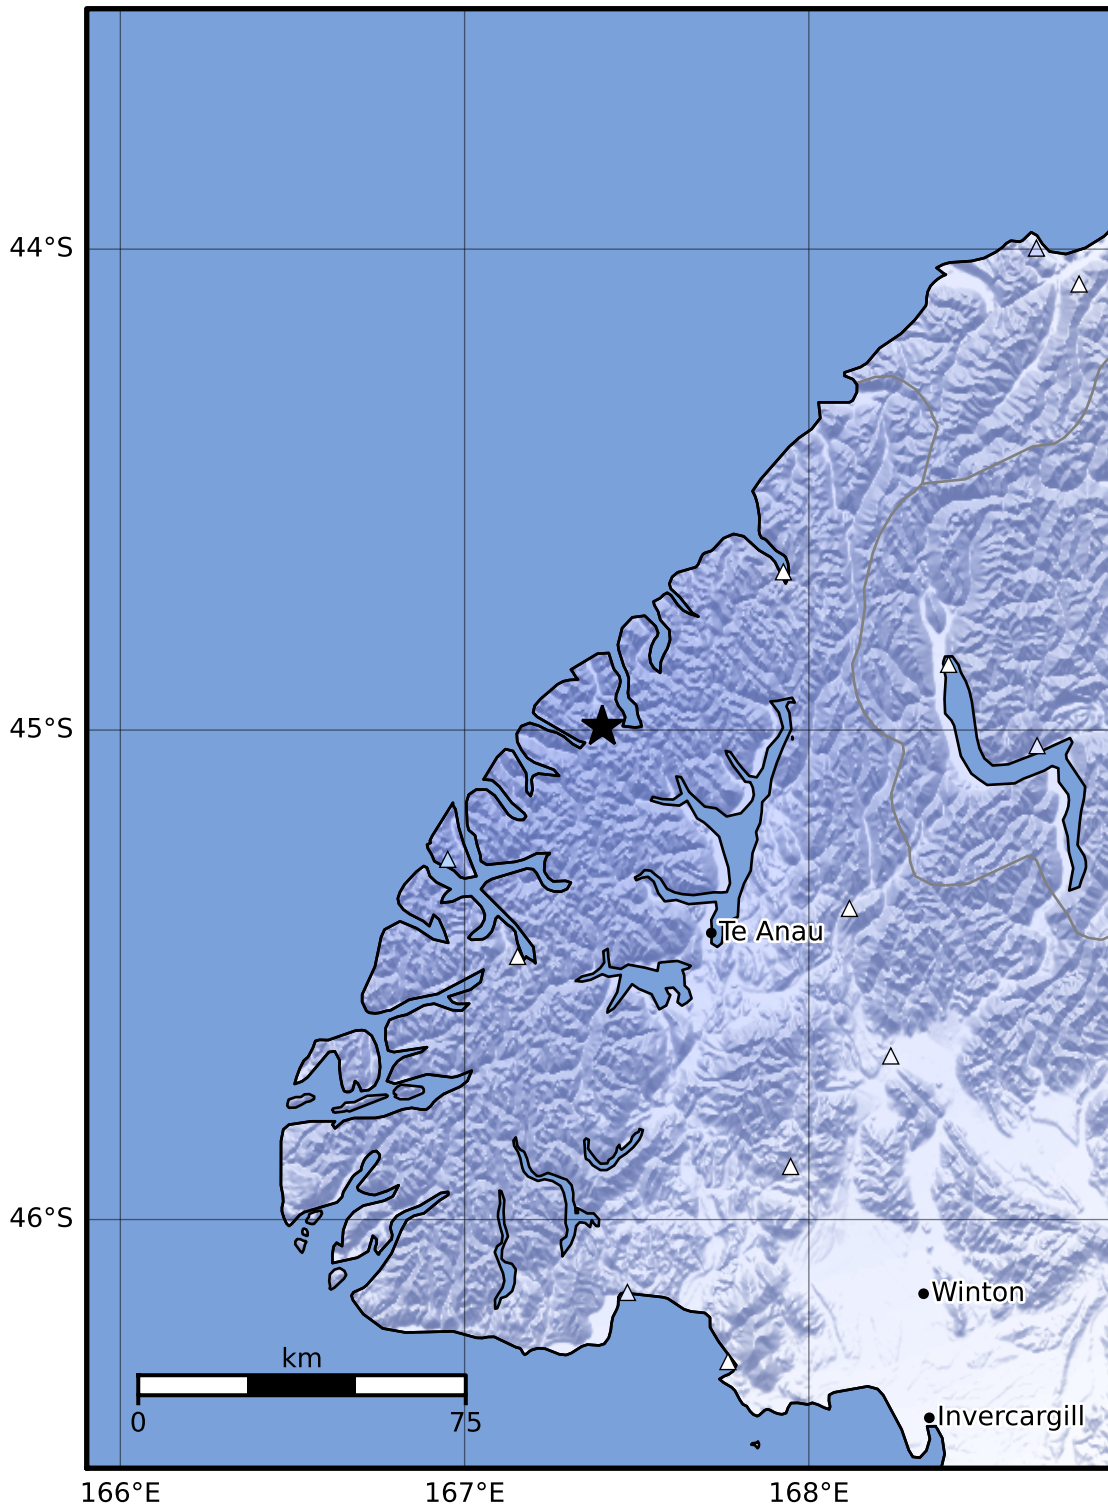

Macroseismic Intensity Map GNS Science

ShakeMap: Fiordland

Jul 06, 2023 02:35:55 UTC M3.5 S44.99 E167.40 Depth: 105.4km ID:2023p502995

SHAKING	Not felt	Weak	Light	Moderate	Strong	Very strong	Severe	Violent	Extreme
DAMAGE	None	None	None	Very light	Light	Moderate	Moderate/heavy	Heavy	Very heavy
PGA(%g)	<0.0464	0.29	1.63	5.16	12.5	22.4	40.2	72.2	>129
PGV(cm/s)	<0.0215	0.125	1.04	4.31	14.5	26.4	48.3	88.4	>162
INTENSITY	I	II-III	IV	V	VI	VII	VIII	IX	X+

Scale based on Moratalla et al.(2021) and Worden et al.(2012) Version 12: Processed 2023-07-06T08:37:39Z

△ Seismic Instrument ○ Reported Intensity

★ Epicenter