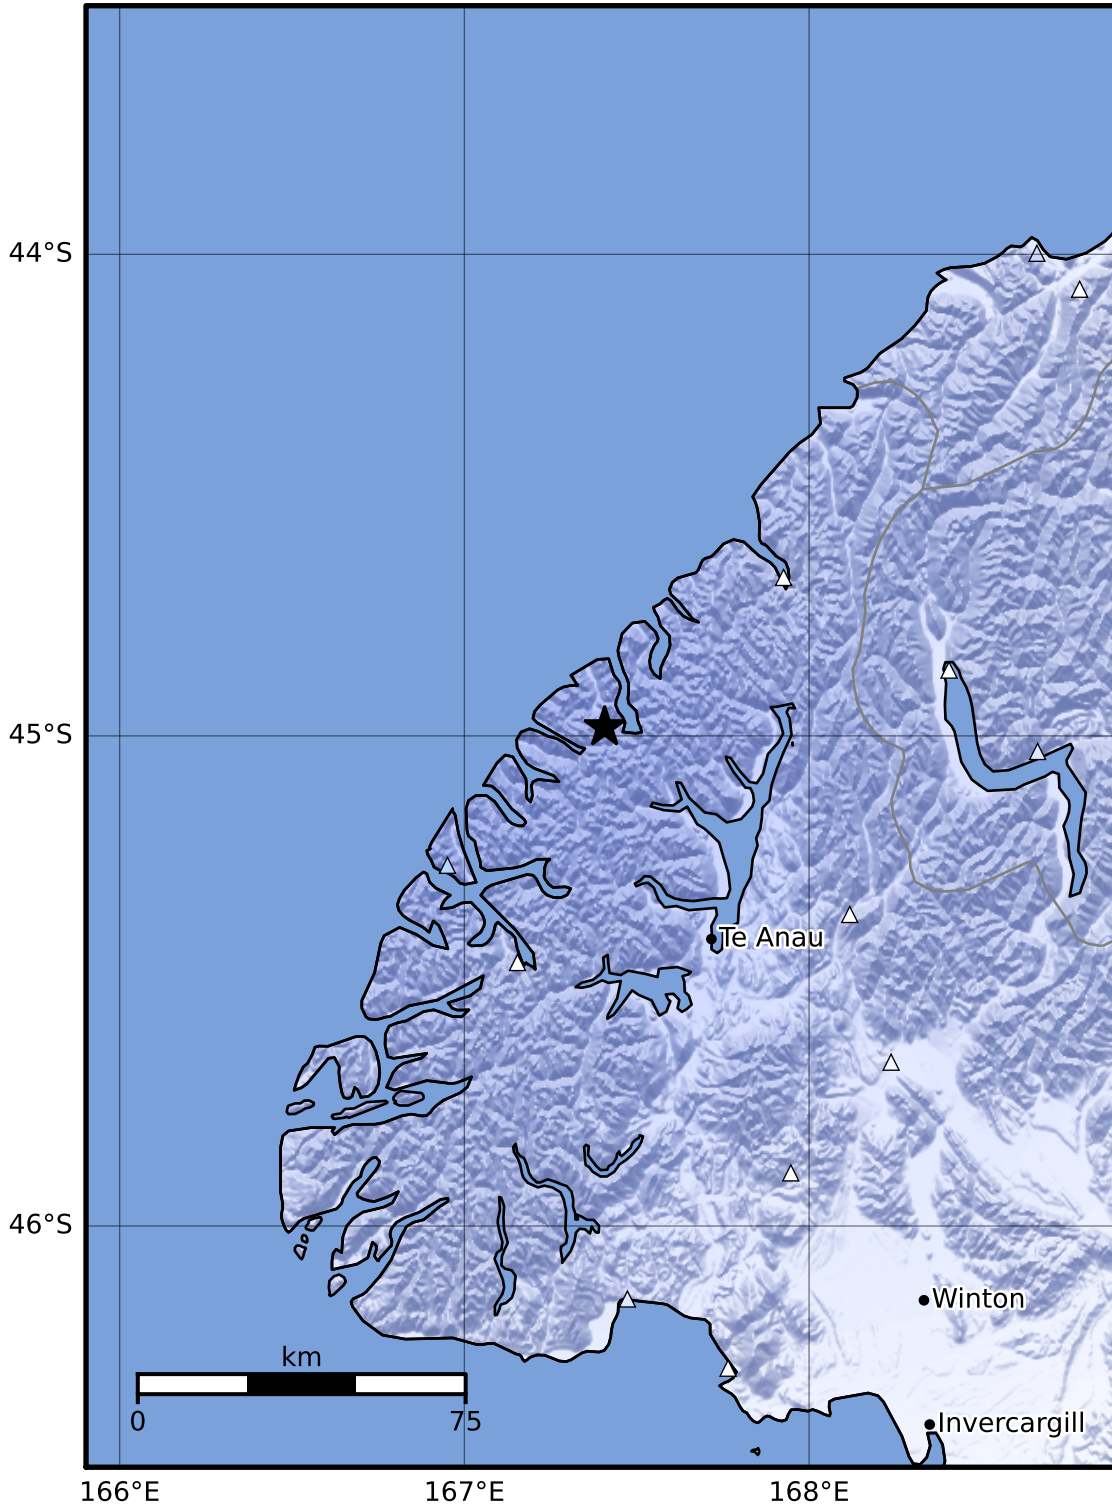

Macroseismic Intensity Map GNS Science

ShakeMap: Fiordland

Jul 06, 2023 02:35:55 UTC M3.5 S44.98 E167.41 Depth: 109.0km ID:2023p502995

SHAKING	Not felt	Weak	Light	Moderate	Strong	Very strong	Severe	Violent	Extreme
DAMAGE	None	None	None	Very light	Light	Moderate	Moderate/heavy	Heavy	Very heavy
PGA(%g)	<0.0464	0.29	1.63	5.16	12.5	22.4	40.2	72.2	>129
PGV(cm/s)	<0.0215	0.125	1.04	4.31	14.5	26.4	48.3	88.4	>162
INTENSITY	I	II-III	IV	V	VI	VII	VIII	IX	X+

Scale based on Moratalla et al.(2021) and Worden et al.(2012) Version 14: Processed 2023-07-21T03:13:38Z

△ Seismic Instrument ○ Reported Intensity

★ Epicenter