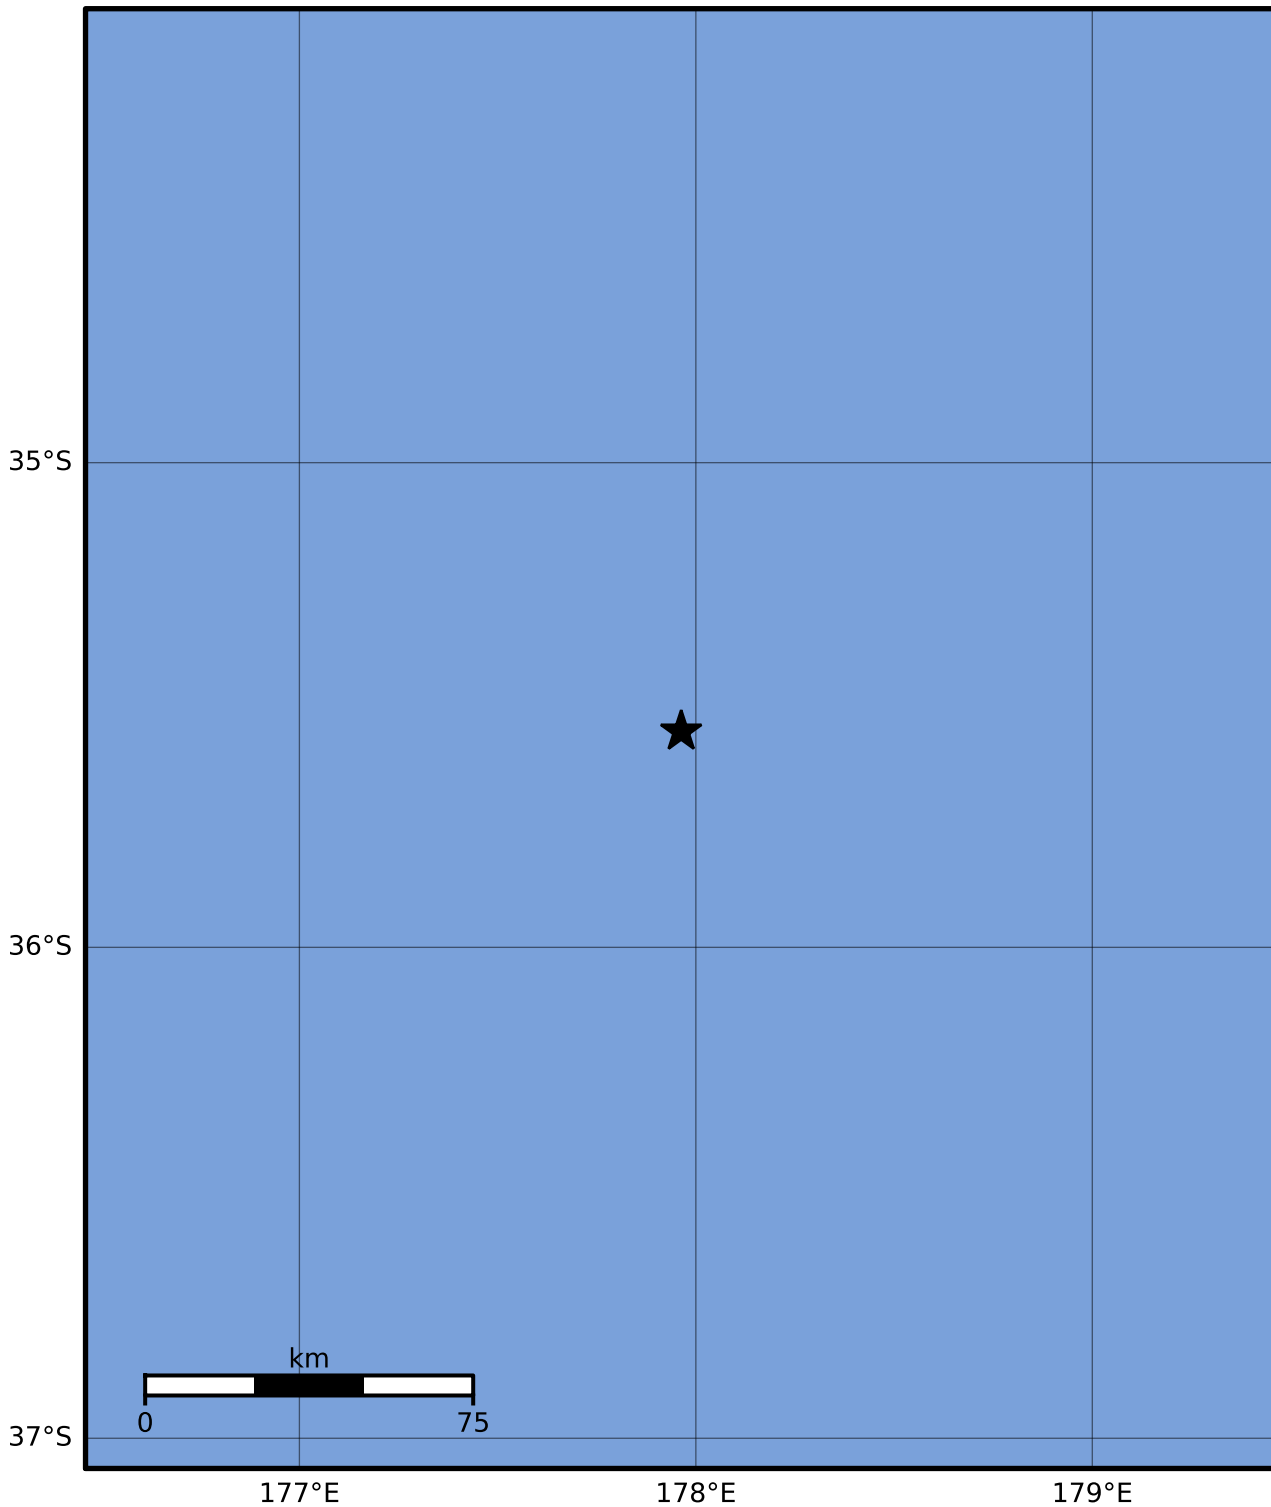

Macroseismic Intensity Map GNS Science

ShakeMap: Raukumara Plain

Jul 09, 2023 21:43:26 UTC M3.5 S35.56 E177.96 Depth: 275.9km ID:2023p513257

SHAKING	Not felt	Weak	Light	Moderate	Strong	Very strong	Severe	Violent	Extreme
DAMAGE	None	None	None	Very light	Light	Moderate	Moderate/heavy	Heavy	Very heavy
PGA(%g)	<0.0464	0.29	1.63	5.16	12.5	22.4	40.2	72.2	>129
PGV(cm/s)	<0.0215	0.125	1.04	4.31	14.5	26.4	48.3	88.4	>162
INTENSITY	I	II-III	IV	V	VI	VII	VIII	IX	X+

Scale based on Moratalla et al.(2021) and Worden et al.(2012) Version 4: Processed 2023-07-09T22:44:15Z

△ Seismic Instrument ○ Reported Intensity

★ Epicenter