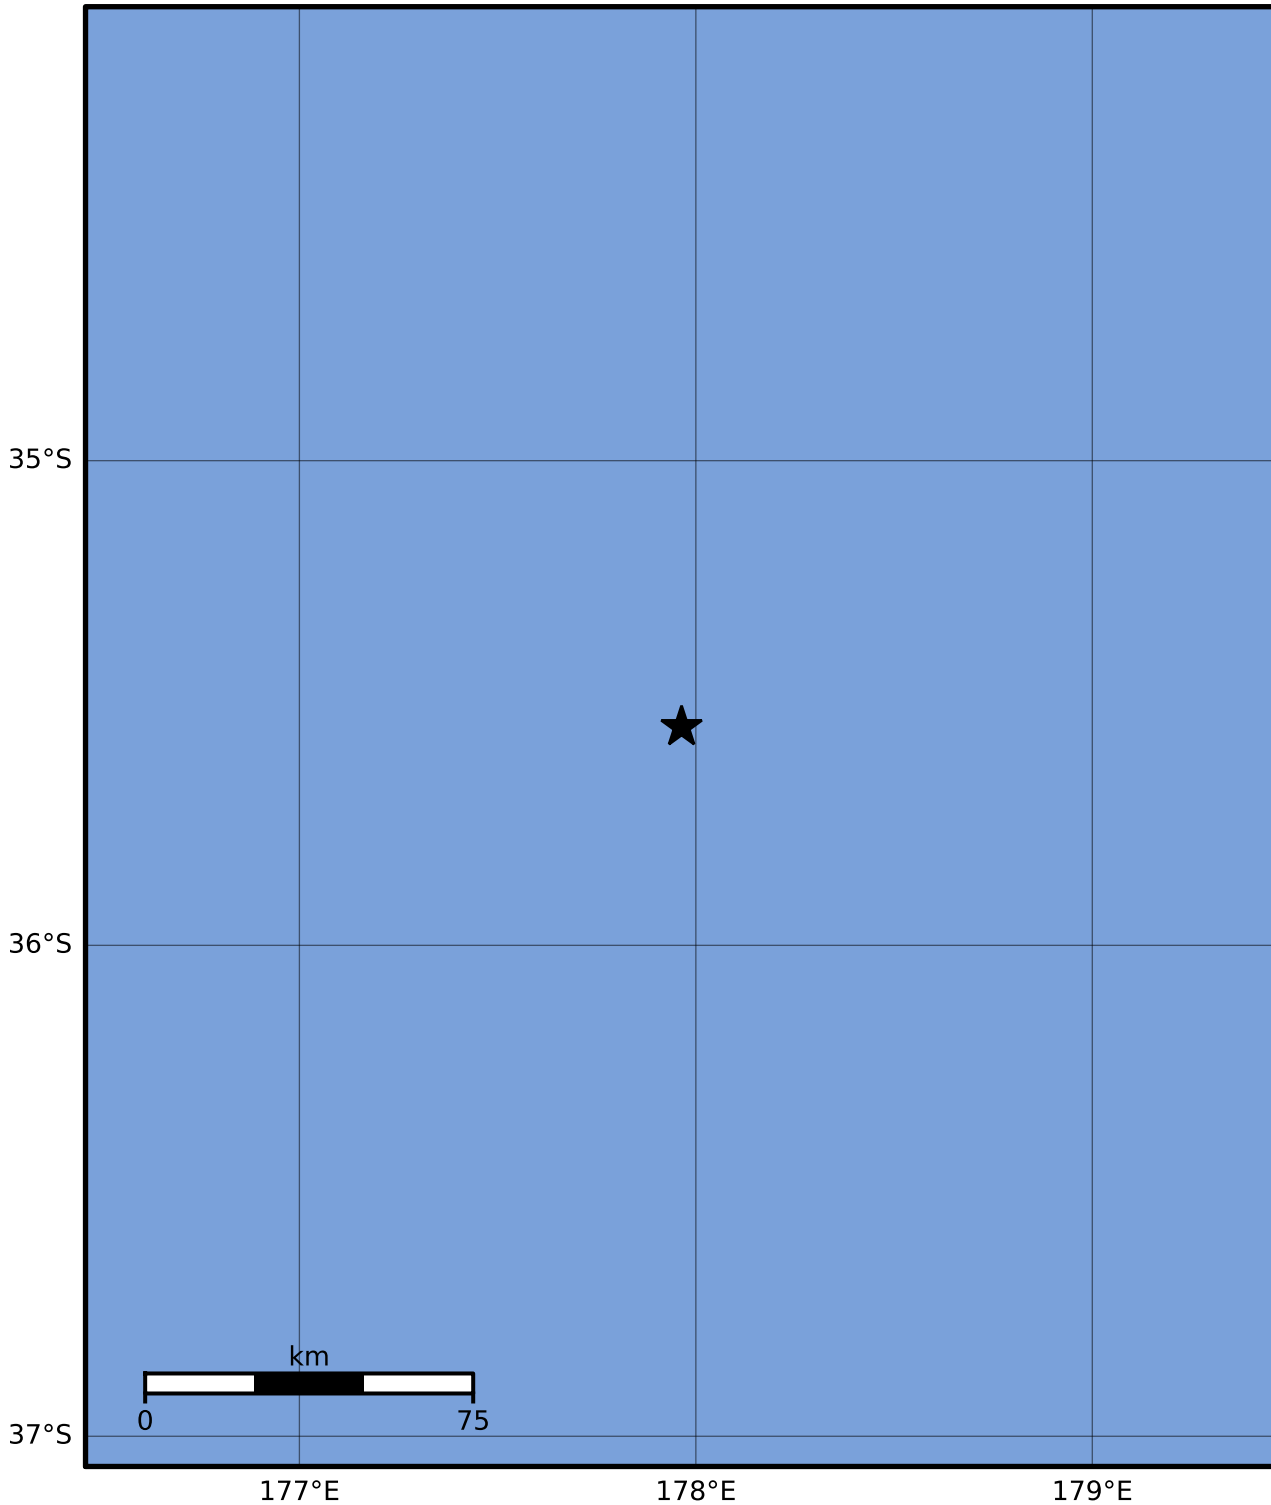

Macroseismic Intensity Map GNS Science

ShakeMap: Raukumara Plain

Jul 09, 2023 21:43:26 UTC M3.5 S35.55 E177.96 Depth: 275.4km ID:2023p513257

SHAKING	Not felt	Weak	Light	Moderate	Strong	Very strong	Severe	Violent	Extreme
DAMAGE	None	None	None	Very light	Light	Moderate	Moderate/heavy	Heavy	Very heavy
PGA(%g)	<0.0464	0.29	1.63	5.16	12.5	22.4	40.2	72.2	>129
PGV(cm/s)	<0.0215	0.125	1.04	4.31	14.5	26.4	48.3	88.4	>162
INTENSITY	I	II-III	IV	V	VI	VII	VIII	IX	X+

Scale based on Moratalla et al.(2021) and Worden et al.(2012) Version 9: Processed 2023-07-24T03:55:48Z

△ Seismic Instrument ○ Reported Intensity

★ Epicenter