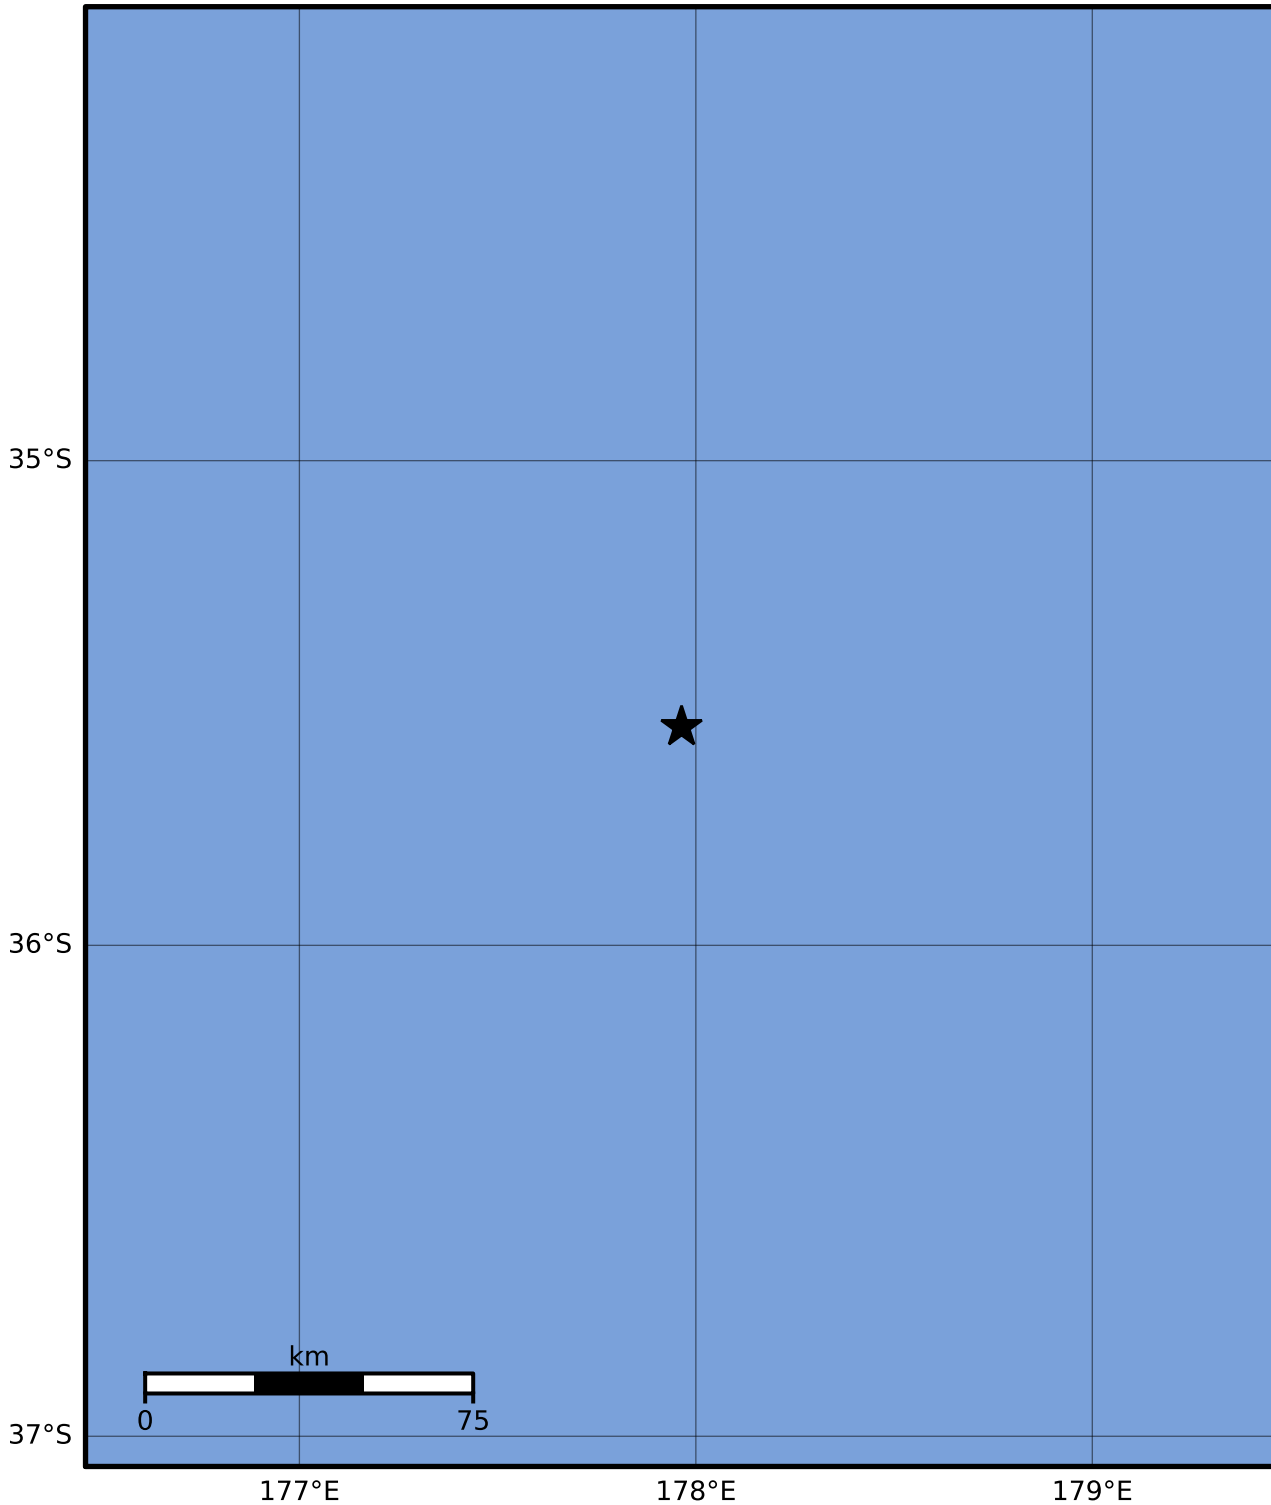

Macroseismic Intensity Map GNS Science

ShakeMap: Raukumara Plain

Jul 09, 2023 21:43:26 UTC M3.5 S35.55 E177.96 Depth: 275.4km ID:2023p513257

SHAKING	Not felt	Weak	Light	Moderate	Strong	Very strong	Severe	Violent	Extreme
DAMAGE	None	None	None	Very light	Light	Moderate	Moderate/heavy	Heavy	Very heavy
PGA(%g)	<0.0464	0.29	1.63	5.16	12.5	22.4	40.2	72.2	>129
PGV(cm/s)	<0.0215	0.125	1.04	4.31	14.5	26.4	48.3	88.4	>162
INTENSITY	I	II-III	IV	V	VI	VII	VIII	IX	X+

Scale based on Moratalla et al.(2021) and Worden et al.(2012) Version 10: Processed 2023-07-24T04:01:47Z

△ Seismic Instrument ○ Reported Intensity

★ Epicenter