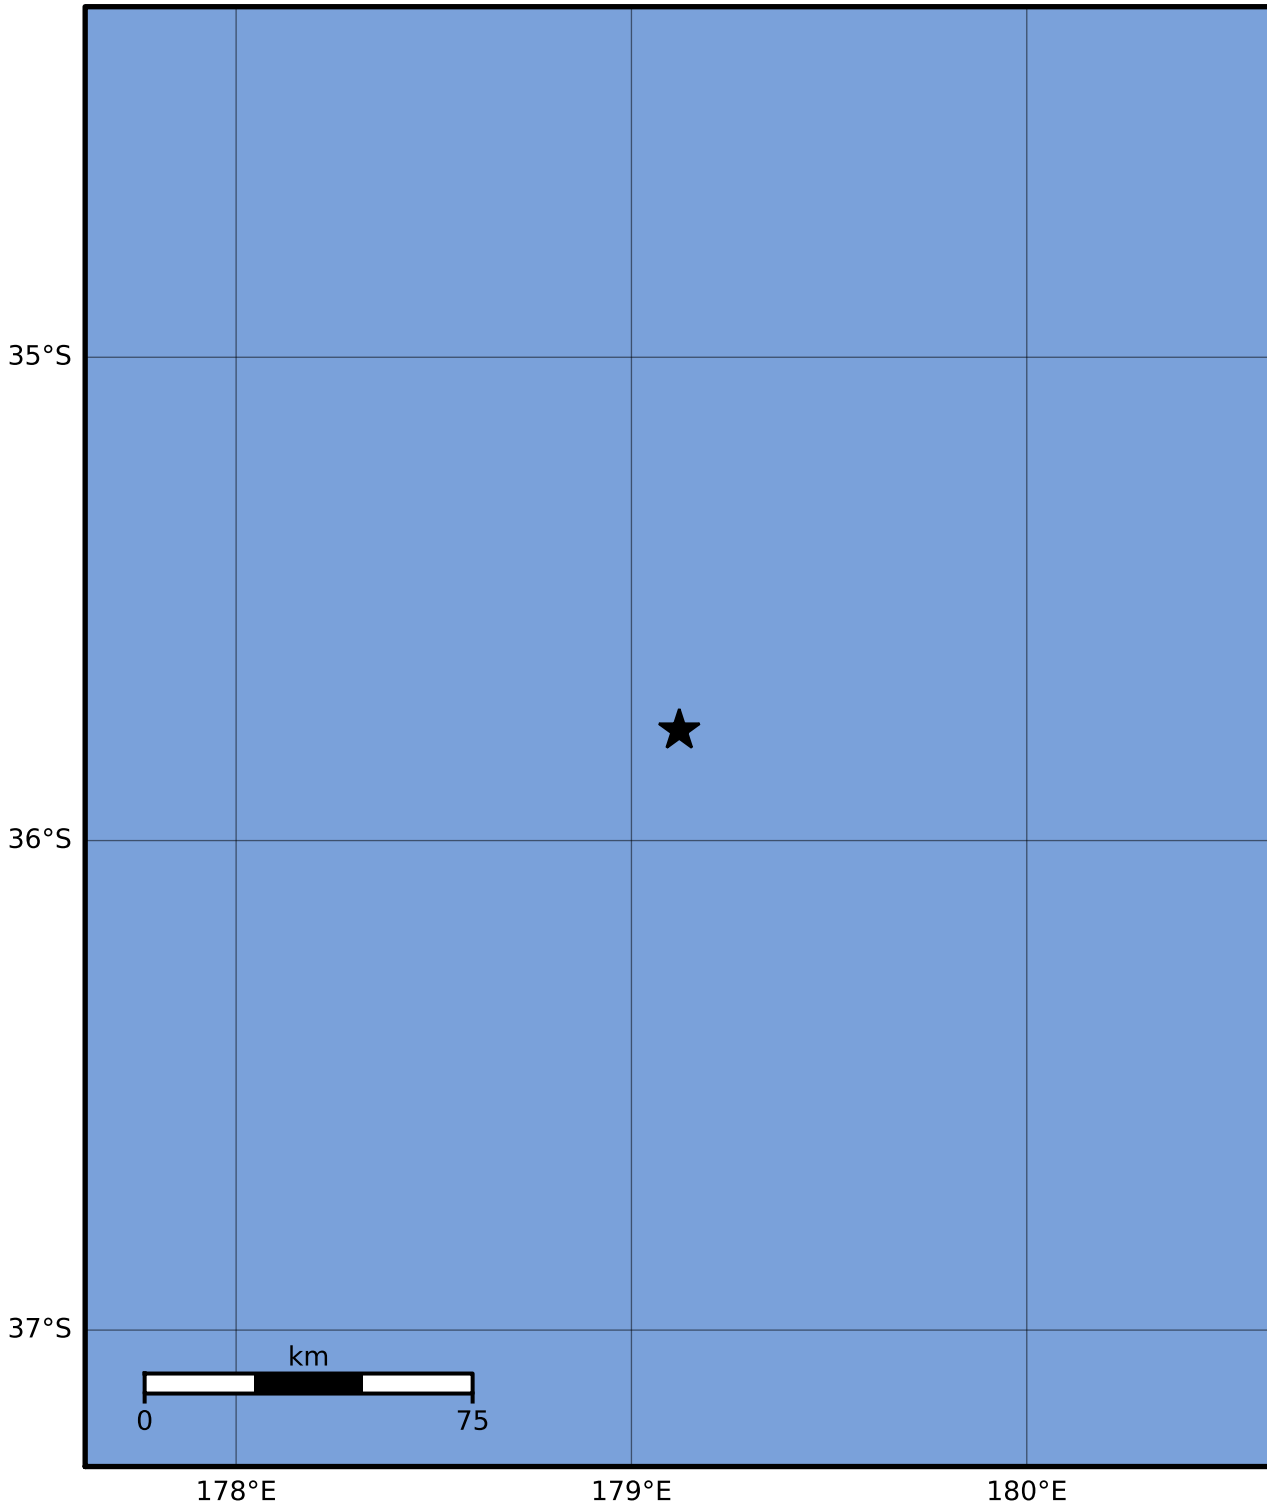

Macroseismic Intensity Map GNS Science

ShakeMap: Raukumara Plain

Jul 18, 2023 04:28:46 UTC M3.3 S35.77 E179.12 Depth: 158.0km ID:2023p535639

SHAKING	Not felt	Weak	Light	Moderate	Strong	Very strong	Severe	Violent	Extreme
DAMAGE	None	None	None	Very light	Light	Moderate	Moderate/heavy	Heavy	Very heavy
PGA(%g)	<0.0464	0.29	1.63	5.16	12.5	22.4	40.2	72.2	>129
PGV(cm/s)	<0.0215	0.125	1.04	4.31	14.5	26.4	48.3	88.4	>162
INTENSITY	I	II-III	IV	V	VI	VII	VIII	IX	X+

Scale based on Moratalla et al.(2021) and Worden et al.(2012) Version 1: Processed 2023-07-18T04:32:06Z

△ Seismic Instrument ○ Reported Intensity

★ Epicenter