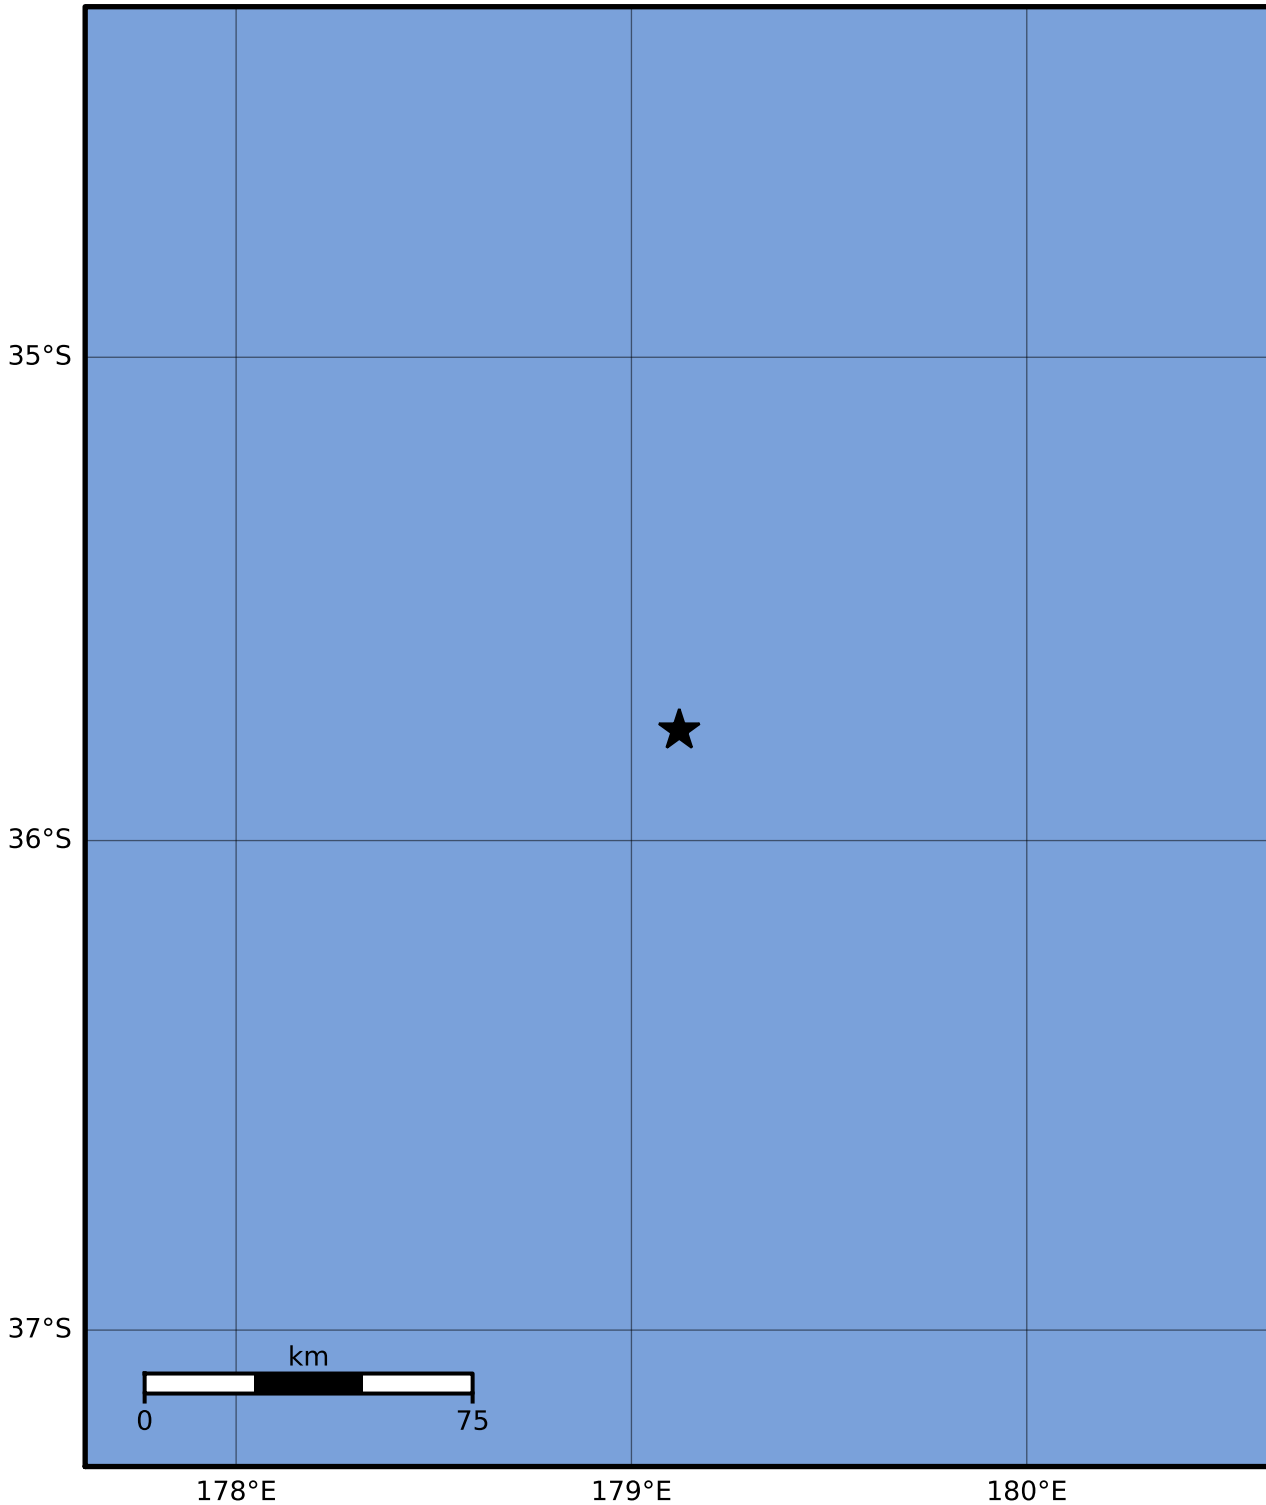

Macroseismic Intensity Map GNS Science

ShakeMap: Raukumara Plain

Jul 18, 2023 04:28:46 UTC M3.3 S35.77 E179.12 Depth: 158.0km ID:2023p535639

SHAKING	Not felt	Weak	Light	Moderate	Strong	Very strong	Severe	Violent	Extreme
DAMAGE	None	None	None	Very light	Light	Moderate	Moderate/heavy	Heavy	Very heavy
PGA(%g)	<0.0464	0.29	1.63	5.16	12.5	22.4	40.2	72.2	>129
PGV(cm/s)	<0.0215	0.125	1.04	4.31	14.5	26.4	48.3	88.4	>162
INTENSITY	I	II-III	IV	V	VI	VII	VIII	IX	X+

Scale based on Moratalla et al.(2021) and Worden et al.(2012) Version 3: Processed 2023-07-18T04:44:23Z

△ Seismic Instrument ○ Reported Intensity

★ Epicenter