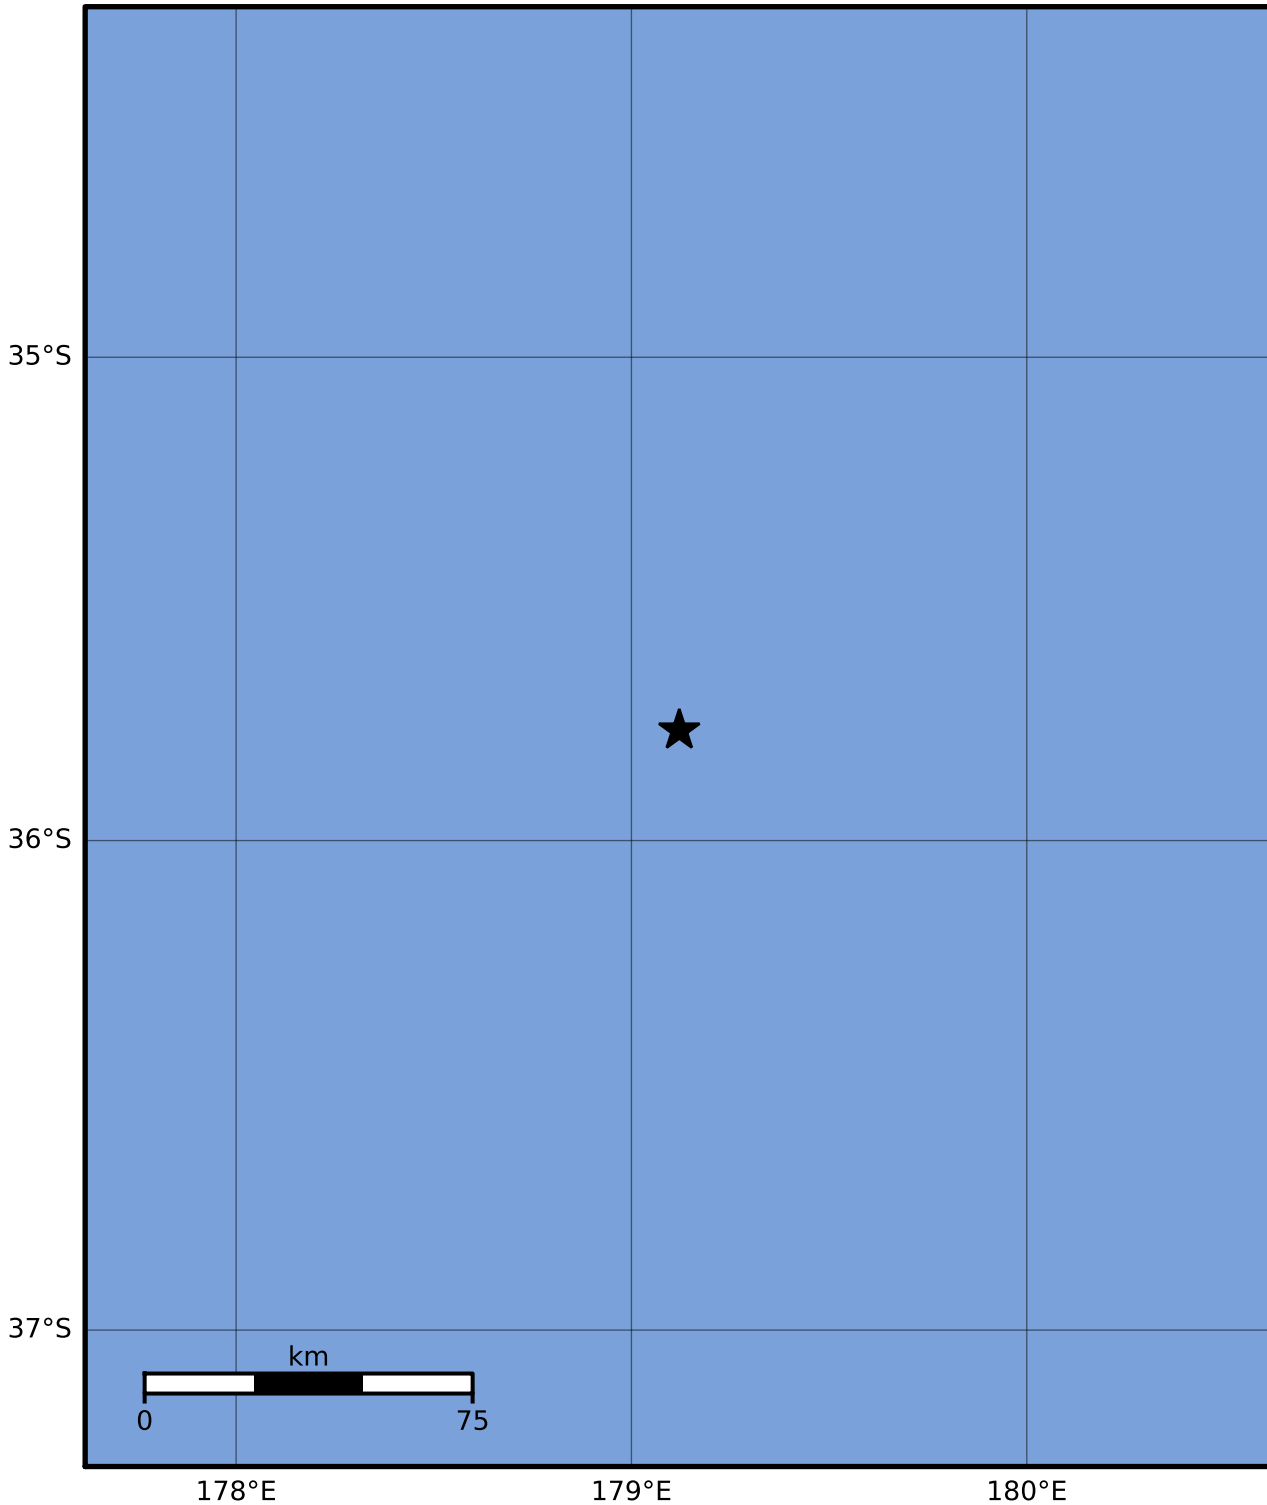

Macroseismic Intensity Map GNS Science

ShakeMap: Raukumara Plain

Jul 18, 2023 04:28:46 UTC M3.3 S35.77 E179.12 Depth: 158.0km ID:2023p535639

SHAKING	Not felt	Weak	Light	Moderate	Strong	Very strong	Severe	Violent	Extreme
DAMAGE	None	None	None	Very light	Light	Moderate	Moderate/heavy	Heavy	Very heavy
PGA(%g)	<0.0464	0.29	1.63	5.16	12.5	22.4	40.2	72.2	>129
PGV(cm/s)	<0.0215	0.125	1.04	4.31	14.5	26.4	48.3	88.4	>162
INTENSITY	I	II-III	IV	V	VI	VII	VIII	IX	X+

Scale based on Moratalla et al.(2021) and Worden et al.(2012) Version 5: Processed 2023-07-18T04:59:36Z

△ Seismic Instrument ○ Reported Intensity

★ Epicenter