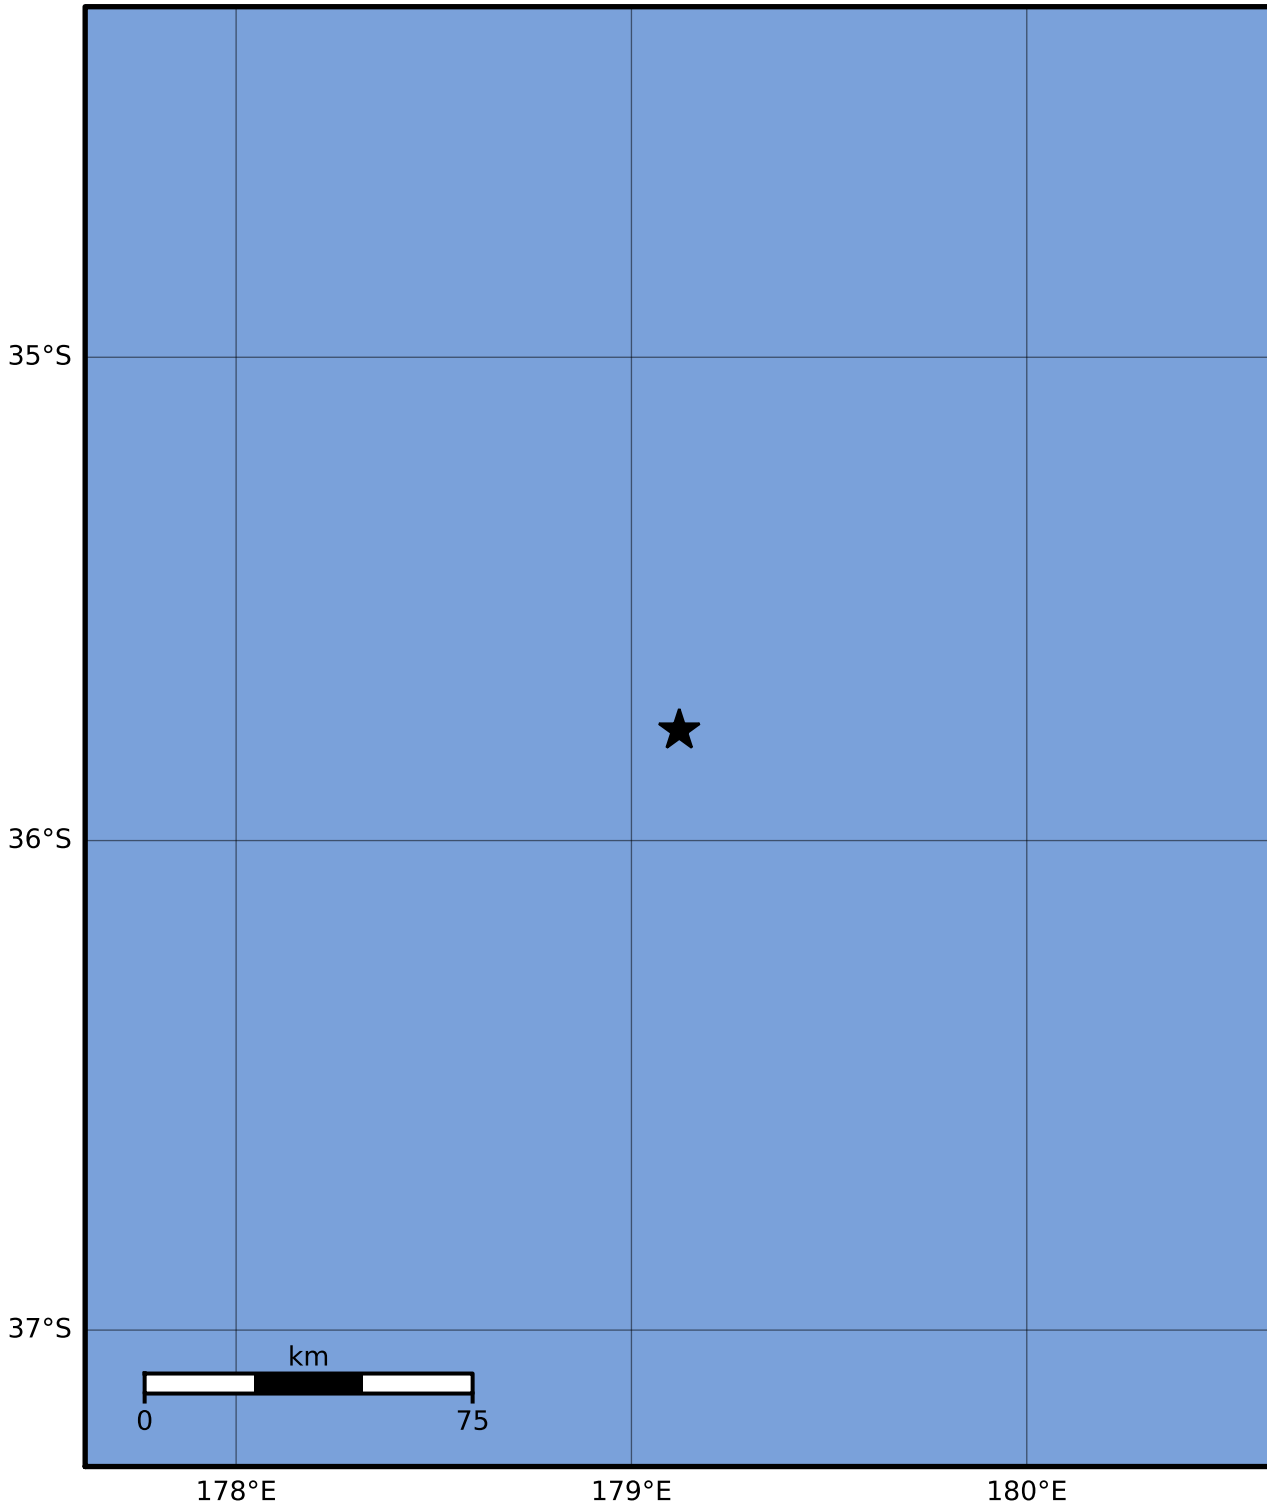

Macroseismic Intensity Map GNS Science

ShakeMap: Raukumara Plain

Jul 18, 2023 04:28:46 UTC M3.3 S35.77 E179.12 Depth: 158.0km ID:2023p535639

SHAKING	Not felt	Weak	Light	Moderate	Strong	Very strong	Severe	Violent	Extreme
DAMAGE	None	None	None	Very light	Light	Moderate	Moderate/heavy	Heavy	Very heavy
PGA(%g)	<0.0464	0.29	1.63	5.16	12.5	22.4	40.2	72.2	>129
PGV(cm/s)	<0.0215	0.125	1.04	4.31	14.5	26.4	48.3	88.4	>162
INTENSITY	I	II-III	IV	V	VI	VII	VIII	IX	X+

Scale based on Moratalla et al.(2021) and Worden et al.(2012) Version 7: Processed 2023-07-18T06:29:35Z

△ Seismic Instrument ○ Reported Intensity

★ Epicenter