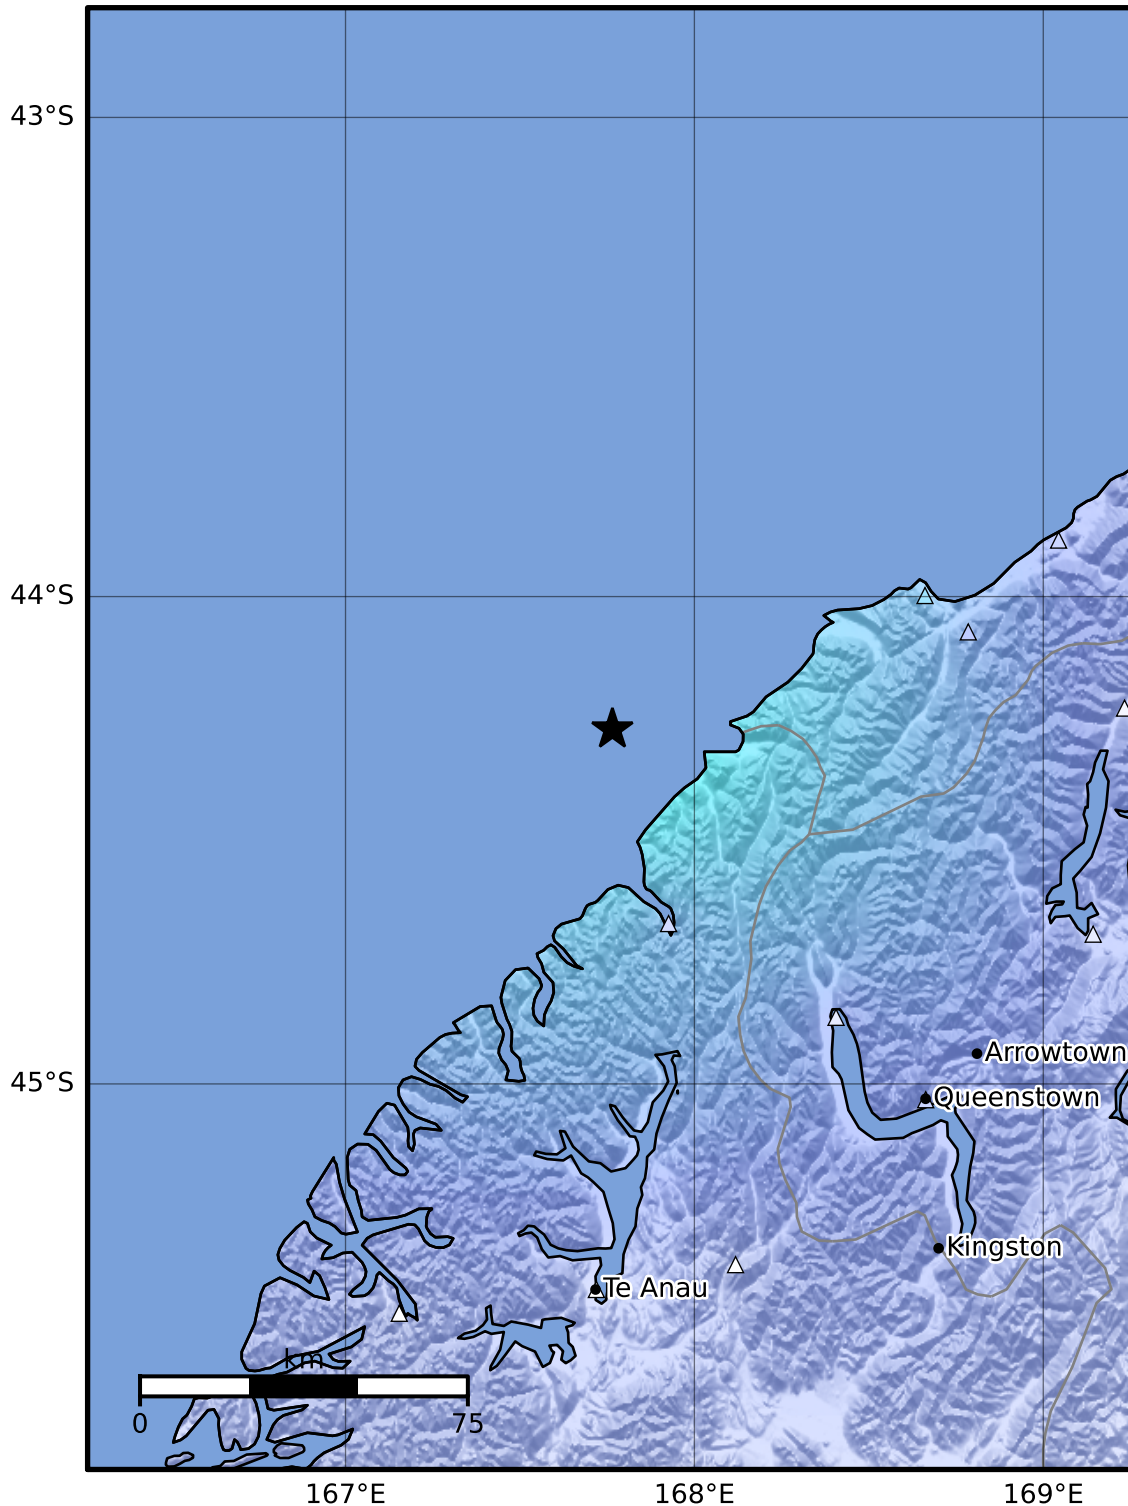

Macroseismic Intensity Map GNS Science

ShakeMap: Fiordland

Jul 22, 2023 10:00:31 UTC M4.0 S44.27 E167.76 Depth: 5.0km ID:2023p547073

SHAKING	Not felt	Weak	Light	Moderate	Strong	Very strong	Severe	Violent	Extreme
DAMAGE	None	None	None	Very light	Light	Moderate	Moderate/heavy	Heavy	Very heavy
PGA(%g)	<0.0464	0.29	1.63	5.16	12.5	22.4	40.2	72.2	>129
PGV(cm/s)	<0.0215	0.125	1.04	4.31	14.5	26.4	48.3	88.4	>162
INTENSITY	I	II-III	IV	V	VI	VII	VIII	IX	X+

Scale based on Moratalla et al.(2021) and Worden et al.(2012) Version 11: Processed 2023-07-22T16:01:21Z

△ Seismic Instrument ○ Reported Intensity

★ Epicenter