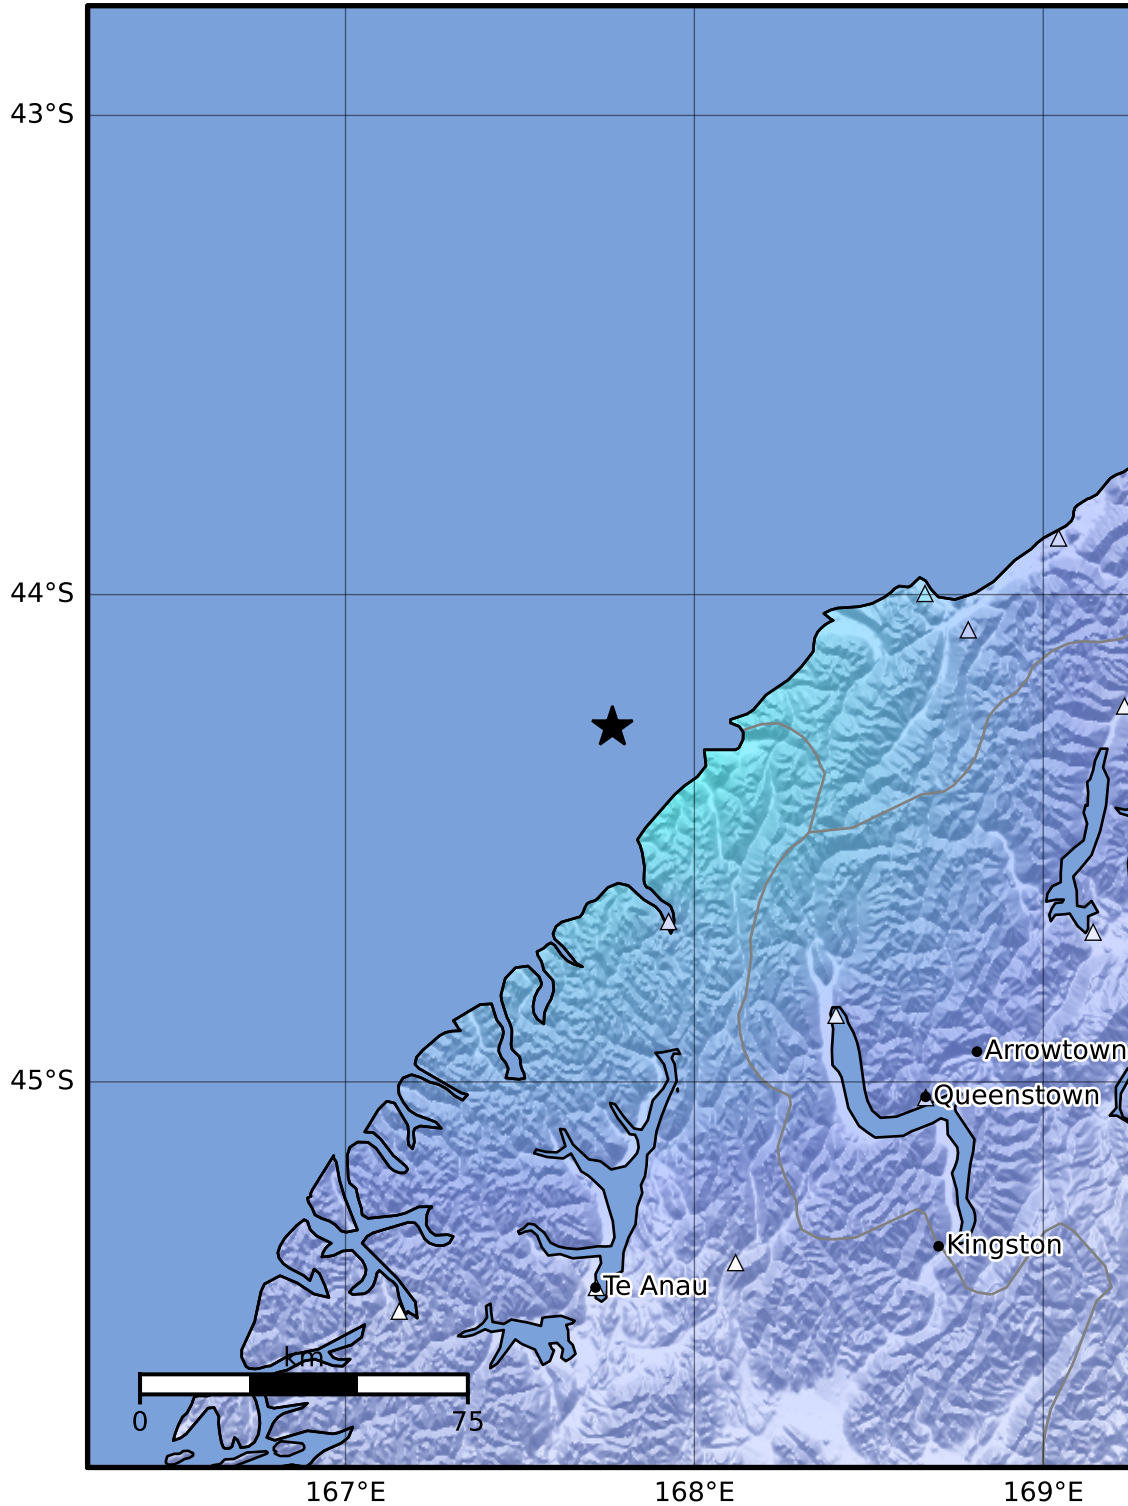

Macroseismic Intensity Map GNS Science

ShakeMap: Fiordland

Jul 22, 2023 10:00:31 UTC M4.0 S44.27 E167.76 Depth: 5.0km ID:2023p547073

SHAKING	Not felt	Weak	Light	Moderate	Strong	Very strong	Severe	Violent	Extreme
DAMAGE	None	None	None	Very light	Light	Moderate	Moderate/heavy	Heavy	Very heavy
PGA(%g)	<0.0464	0.29	1.63	5.16	12.5	22.4	40.2	72.2	>129
PGV(cm/s)	<0.0215	0.125	1.04	4.31	14.5	26.4	48.3	88.4	>162
INTENSITY	I	II-III	IV	V	VI	VII	VIII	IX	X+

Scale based on Moratalla et al.(2021) and Worden et al.(2012) Version 12: Processed 2023-07-23T10:01:22Z

△ Seismic Instrument ○ Reported Intensity

★ Epicenter