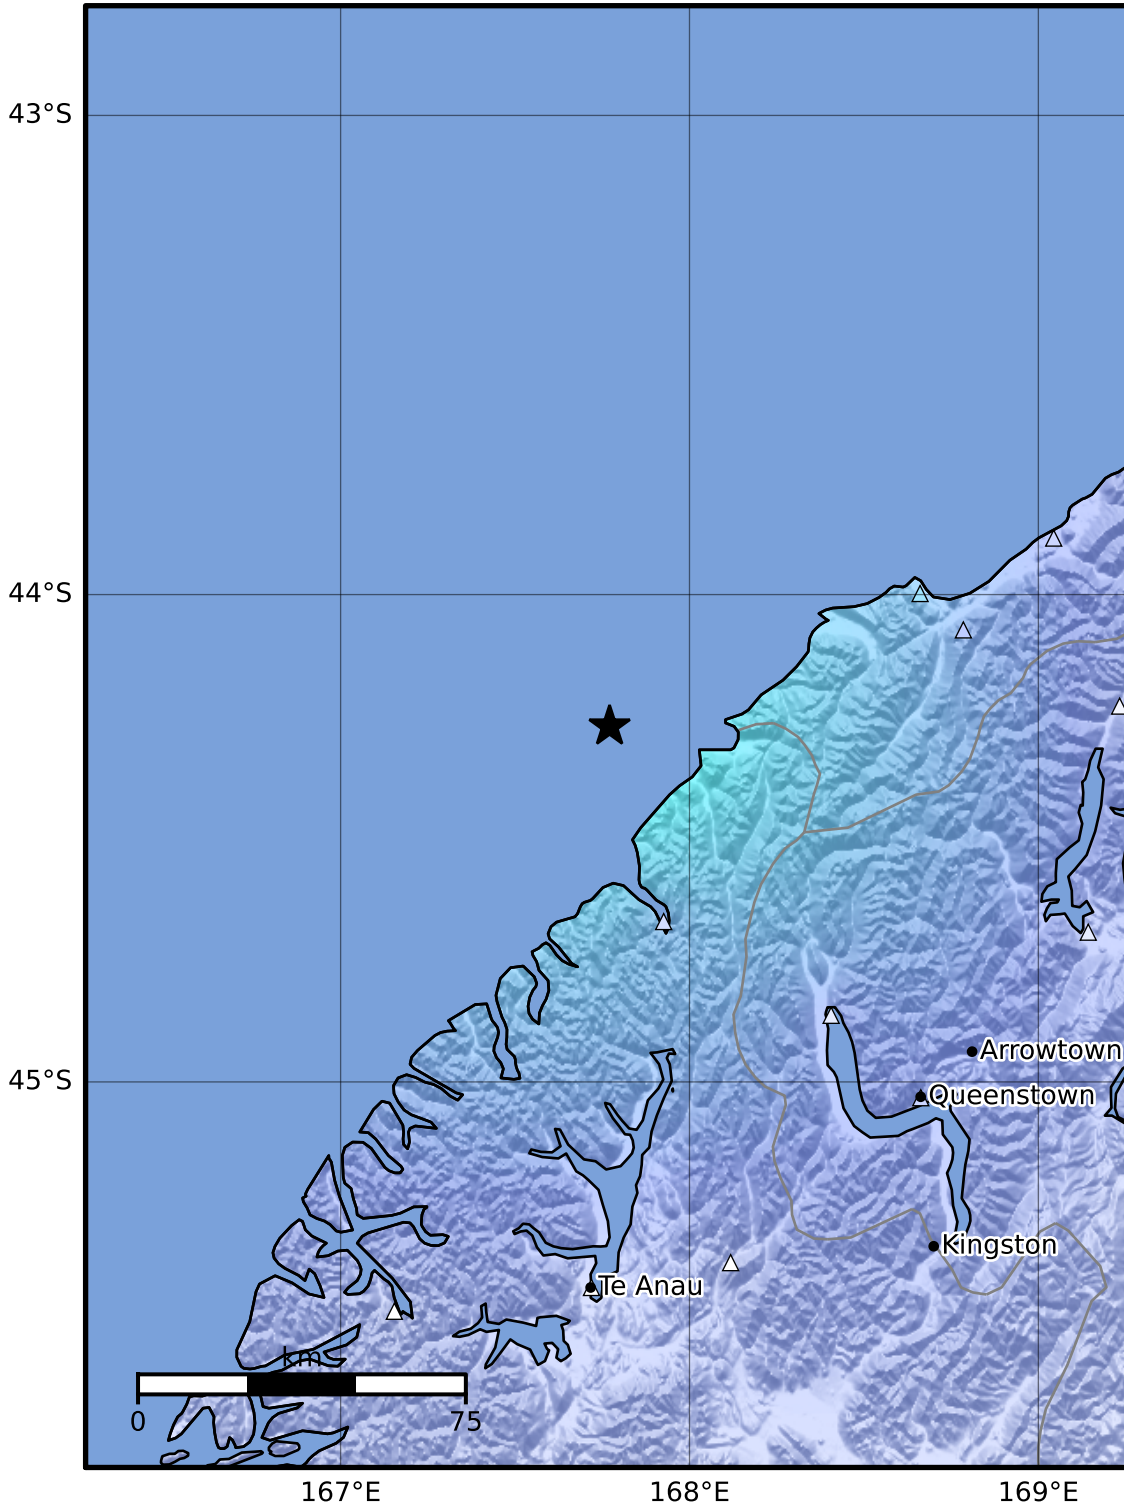

Macroseismic Intensity Map GNS Science

ShakeMap: Fiordland

Jul 22, 2023 10:00:31 UTC M4.0 S44.27 E167.77 Depth: 5.0km ID:2023p547073

SHAKING	Not felt	Weak	Light	Moderate	Strong	Very strong	Severe	Violent	Extreme
DAMAGE	None	None	None	Very light	Light	Moderate	Moderate/heavy	Heavy	Very heavy
PGA(%g)	<0.0464	0.29	1.63	5.16	12.5	22.4	40.2	72.2	>129
PGV(cm/s)	<0.0215	0.125	1.04	4.31	14.5	26.4	48.3	88.4	>162
INTENSITY	I	II-III	IV	V	VI	VII	VIII	IX	X+

Scale based on Moratalla et al.(2021) and Worden et al.(2012) Version 13: Processed 2023-08-04T04:14:09Z

△ Seismic Instrument ○ Reported Intensity

★ Epicenter