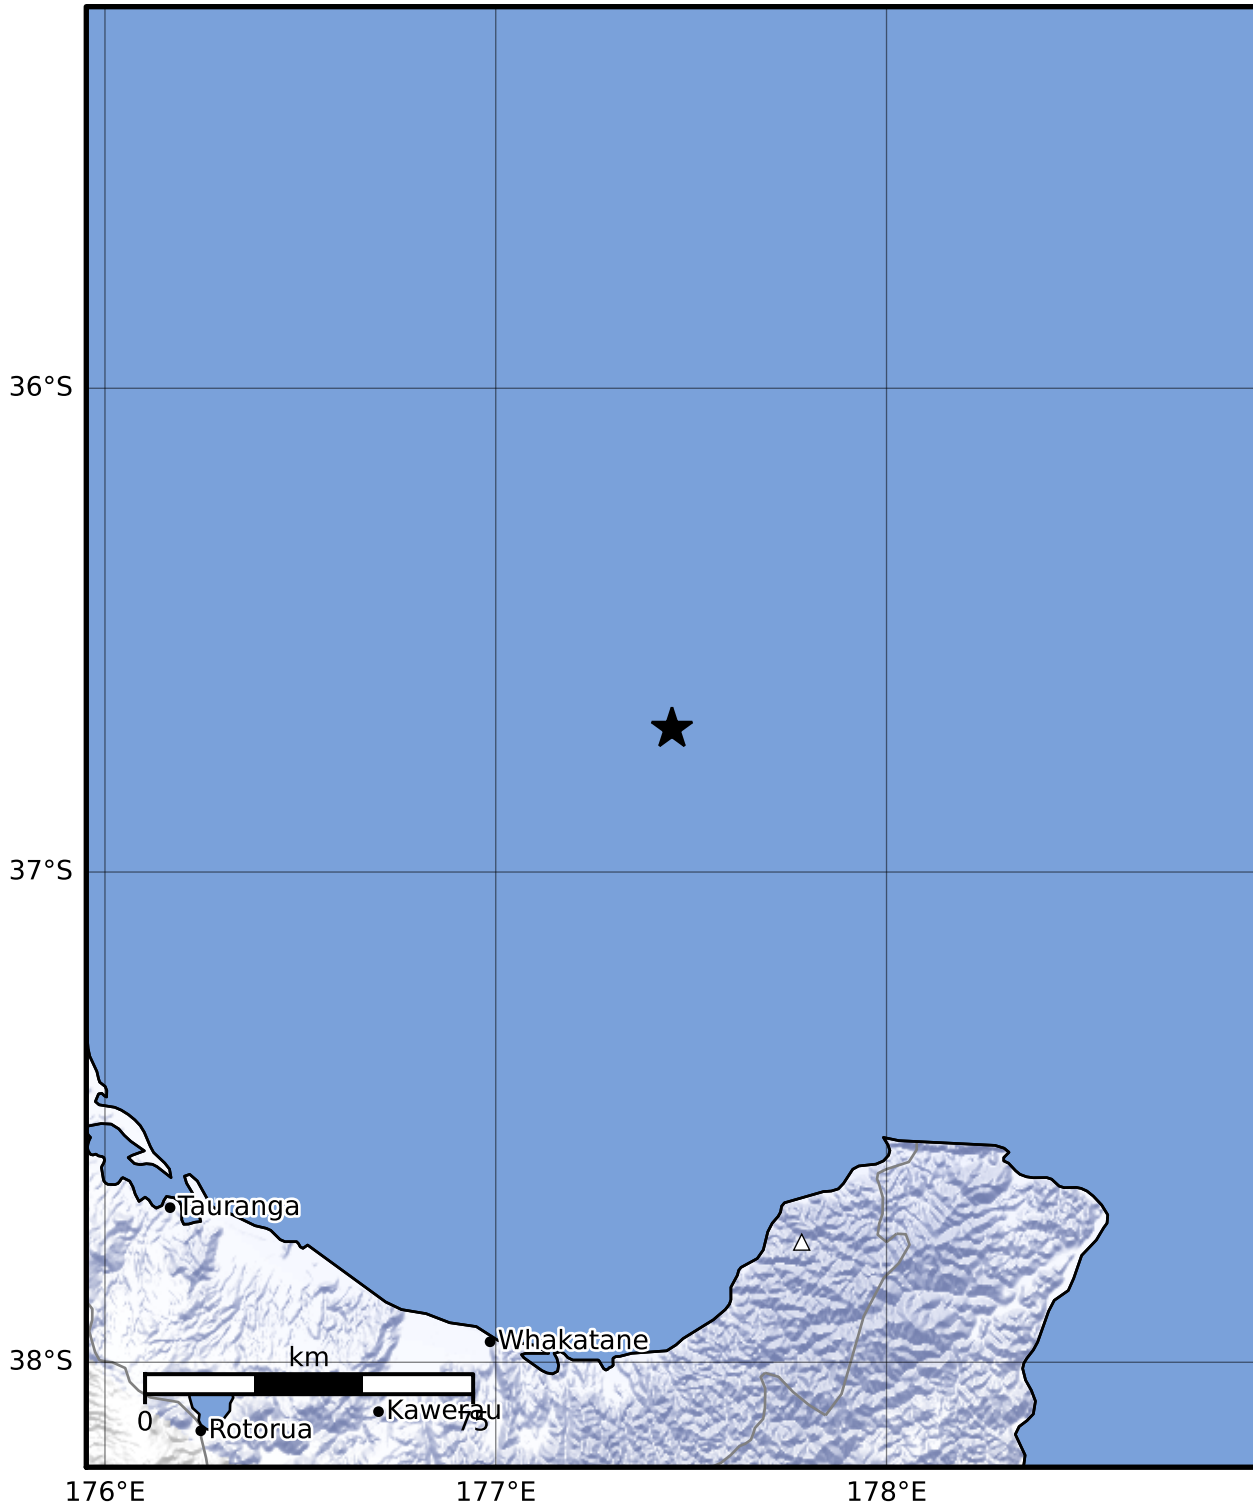

Macroseismic Intensity Map GNS Science

ShakeMap: Raukumara Plain

Jul 29, 2023 05:19:26 UTC M3.6 S36.70 E177.45 Depth: 195.2km ID:2023p565464

SHAKING	Not felt	Weak	Light	Moderate	Strong	Very strong	Severe	Violent	Extreme
DAMAGE	None	None	None	Very light	Light	Moderate	Moderate/heavy	Heavy	Very heavy
PGA(%g)	<0.0464	0.29	1.63	5.16	12.5	22.4	40.2	72.2	>129
PGV(cm/s)	<0.0215	0.125	1.04	4.31	14.5	26.4	48.3	88.4	>162
INTENSITY	I	II-III	IV	V	VI	VII	VIII	IX	X+

Scale based on Moratalla et al.(2021) and Worden et al.(2012) Version 4: Processed 2023-07-29T05:43:00Z

△ Seismic Instrument ○ Reported Intensity ★ Epicenter