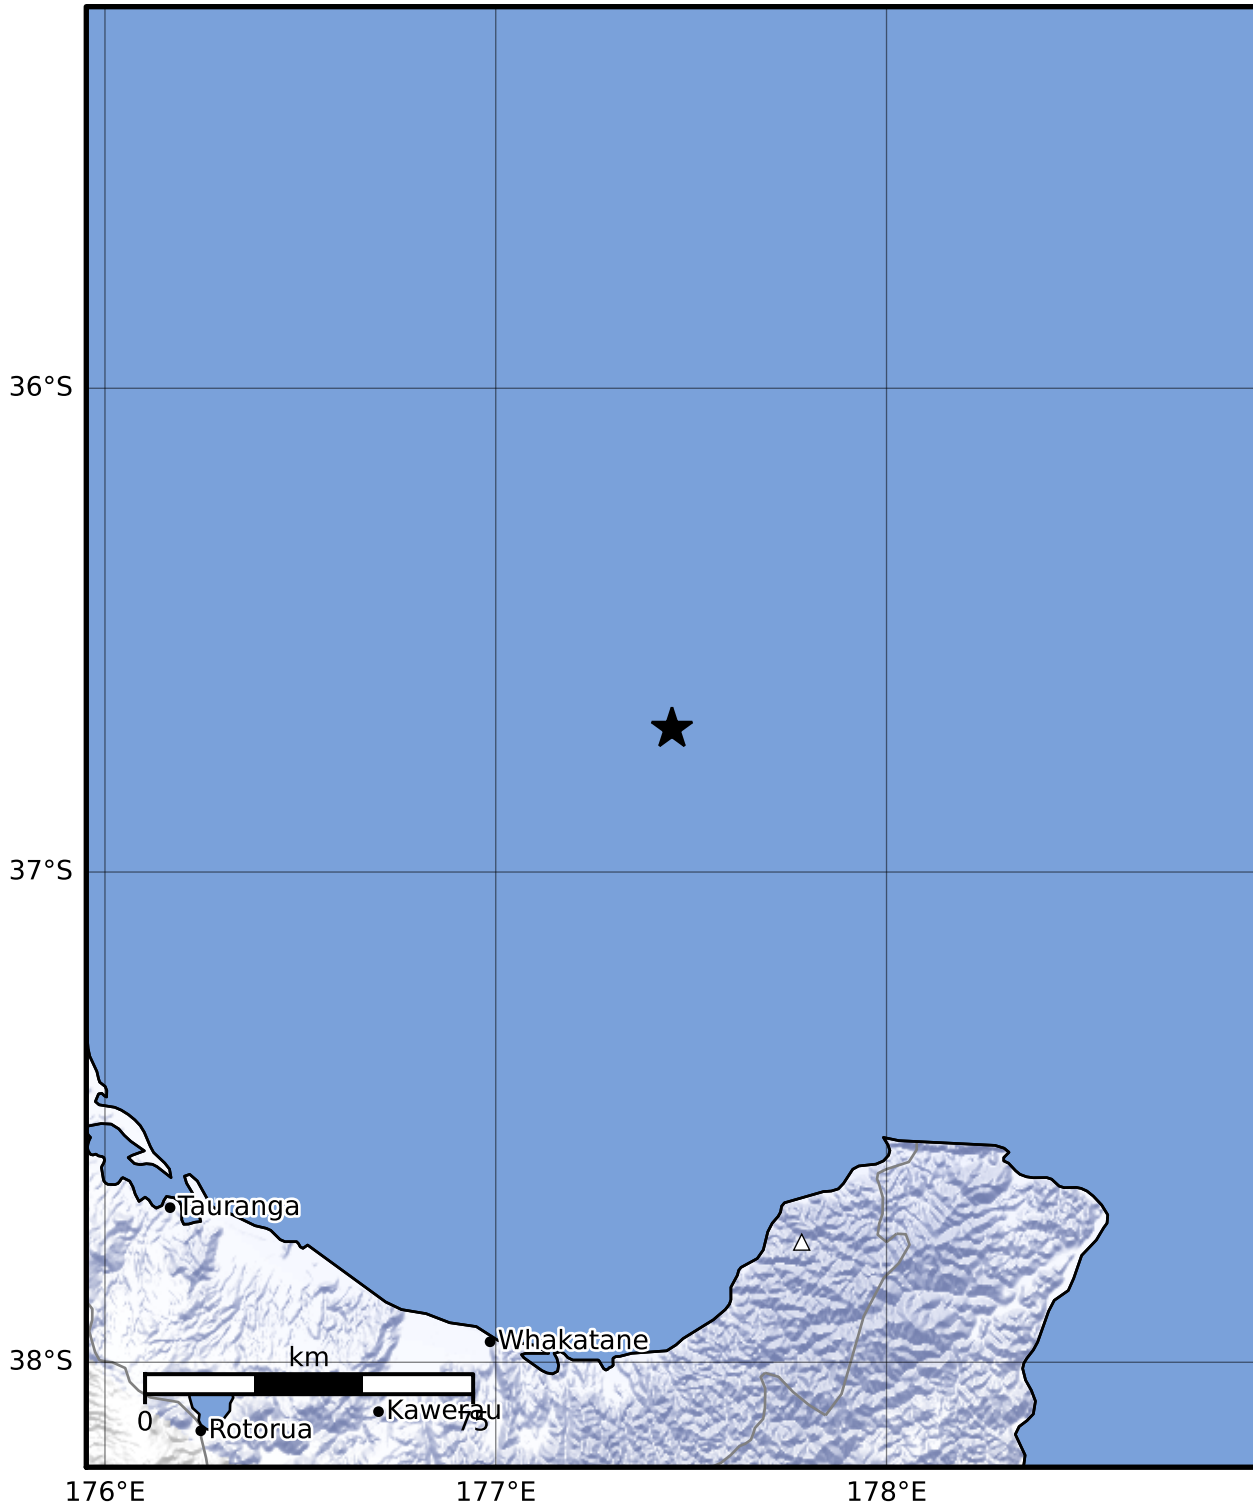

Macroseismic Intensity Map GNS Science

ShakeMap: Raukumara Plain

Jul 29, 2023 05:19:26 UTC M3.6 S36.70 E177.45 Depth: 195.2km ID:2023p565464

SHAKING	Not felt	Weak	Light	Moderate	Strong	Very strong	Severe	Violent	Extreme
DAMAGE	None	None	None	Very light	Light	Moderate	Moderate/heavy	Heavy	Very heavy
PGA(%g)	<0.0464	0.29	1.63	5.16	12.5	22.4	40.2	72.2	>129
PGV(cm/s)	<0.0215	0.125	1.04	4.31	14.5	26.4	48.3	88.4	>162
INTENSITY	I	II-III	IV	V	VI	VII	VIII	IX	X+

Scale based on Moratalla et al.(2021) and Worden et al.(2012) Version 5: Processed 2023-07-29T05:50:15Z

△ Seismic Instrument ○ Reported Intensity ★ Epicenter