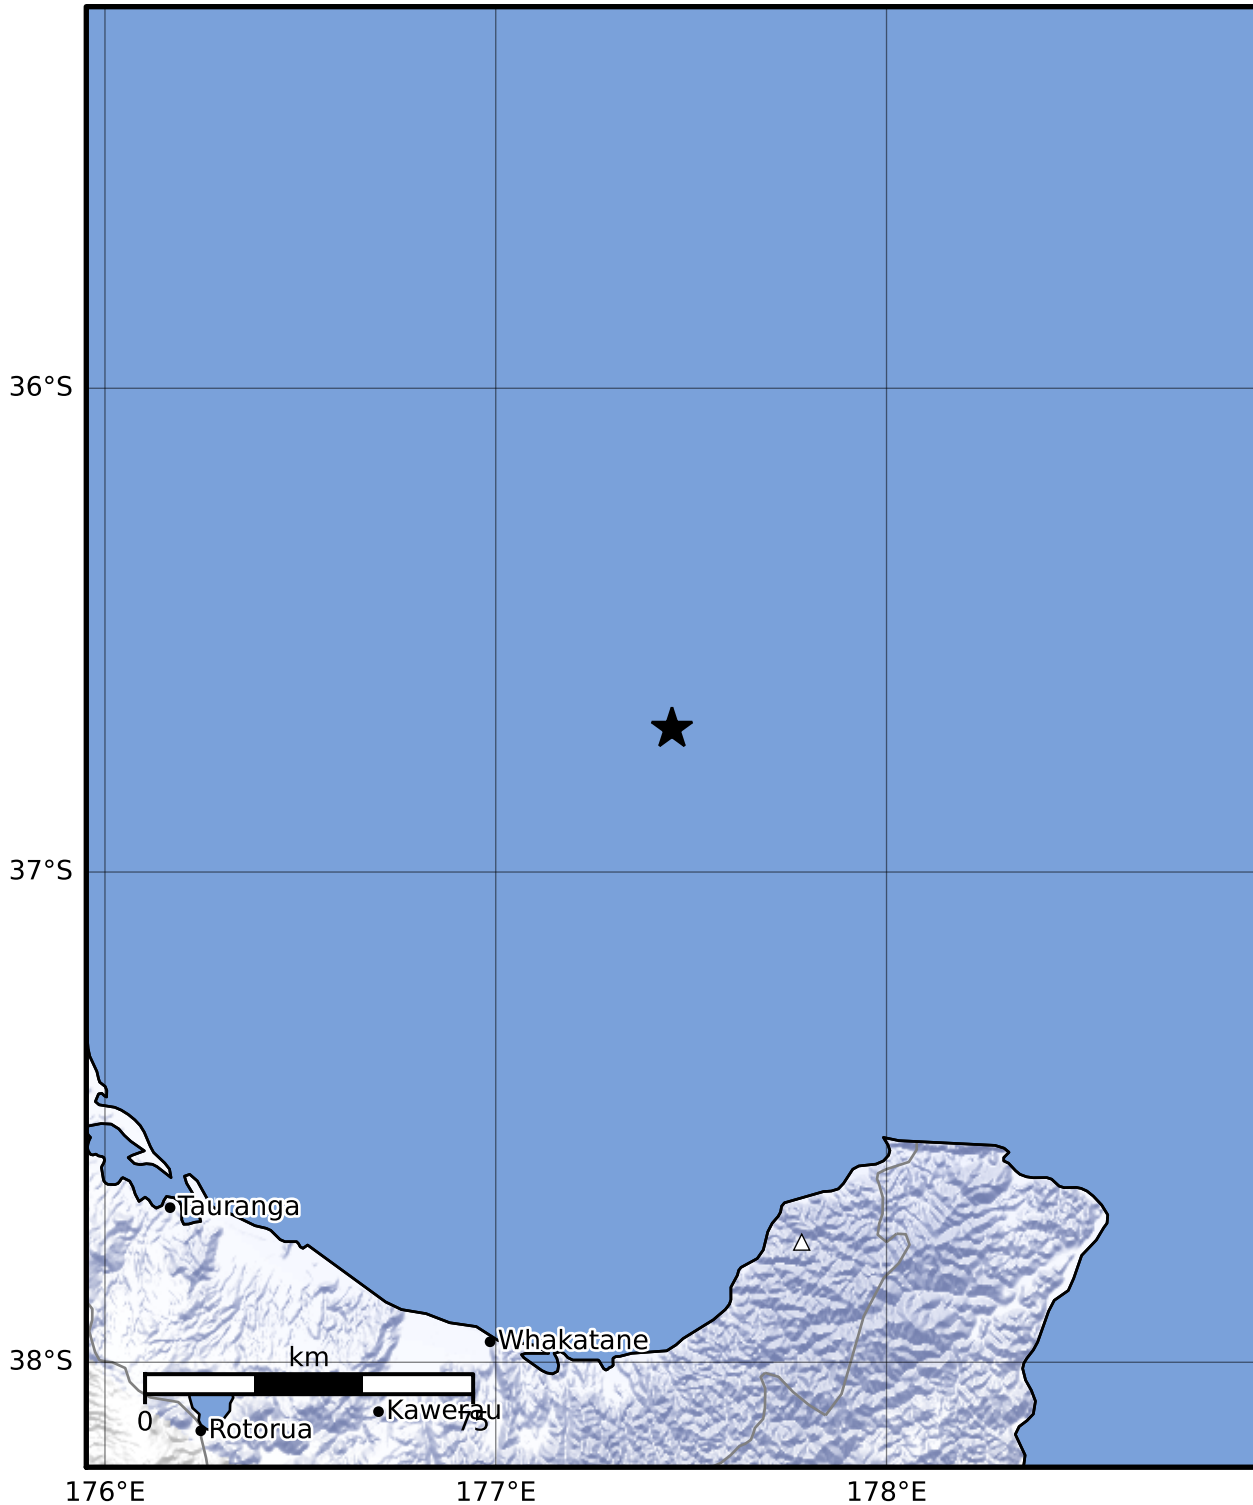

Macroseismic Intensity Map GNS Science

ShakeMap: Raukumara Plain

Jul 29, 2023 05:19:26 UTC M3.6 S36.70 E177.45 Depth: 195.2km ID:2023p565464

SHAKING	Not felt	Weak	Light	Moderate	Strong	Very strong	Severe	Violent	Extreme
DAMAGE	None	None	None	Very light	Light	Moderate	Moderate/heavy	Heavy	Very heavy
PGA(%g)	<0.0464	0.29	1.63	5.16	12.5	22.4	40.2	72.2	>129
PGV(cm/s)	<0.0215	0.125	1.04	4.31	14.5	26.4	48.3	88.4	>162
INTENSITY	I	II-III	IV	V	VI	VII	VIII	IX	X+

Scale based on Moratalla et al.(2021) and Worden et al.(2012) Version 8: Processed 2023-07-29T08:20:15Z

△ Seismic Instrument ○ Reported Intensity ★ Epicenter