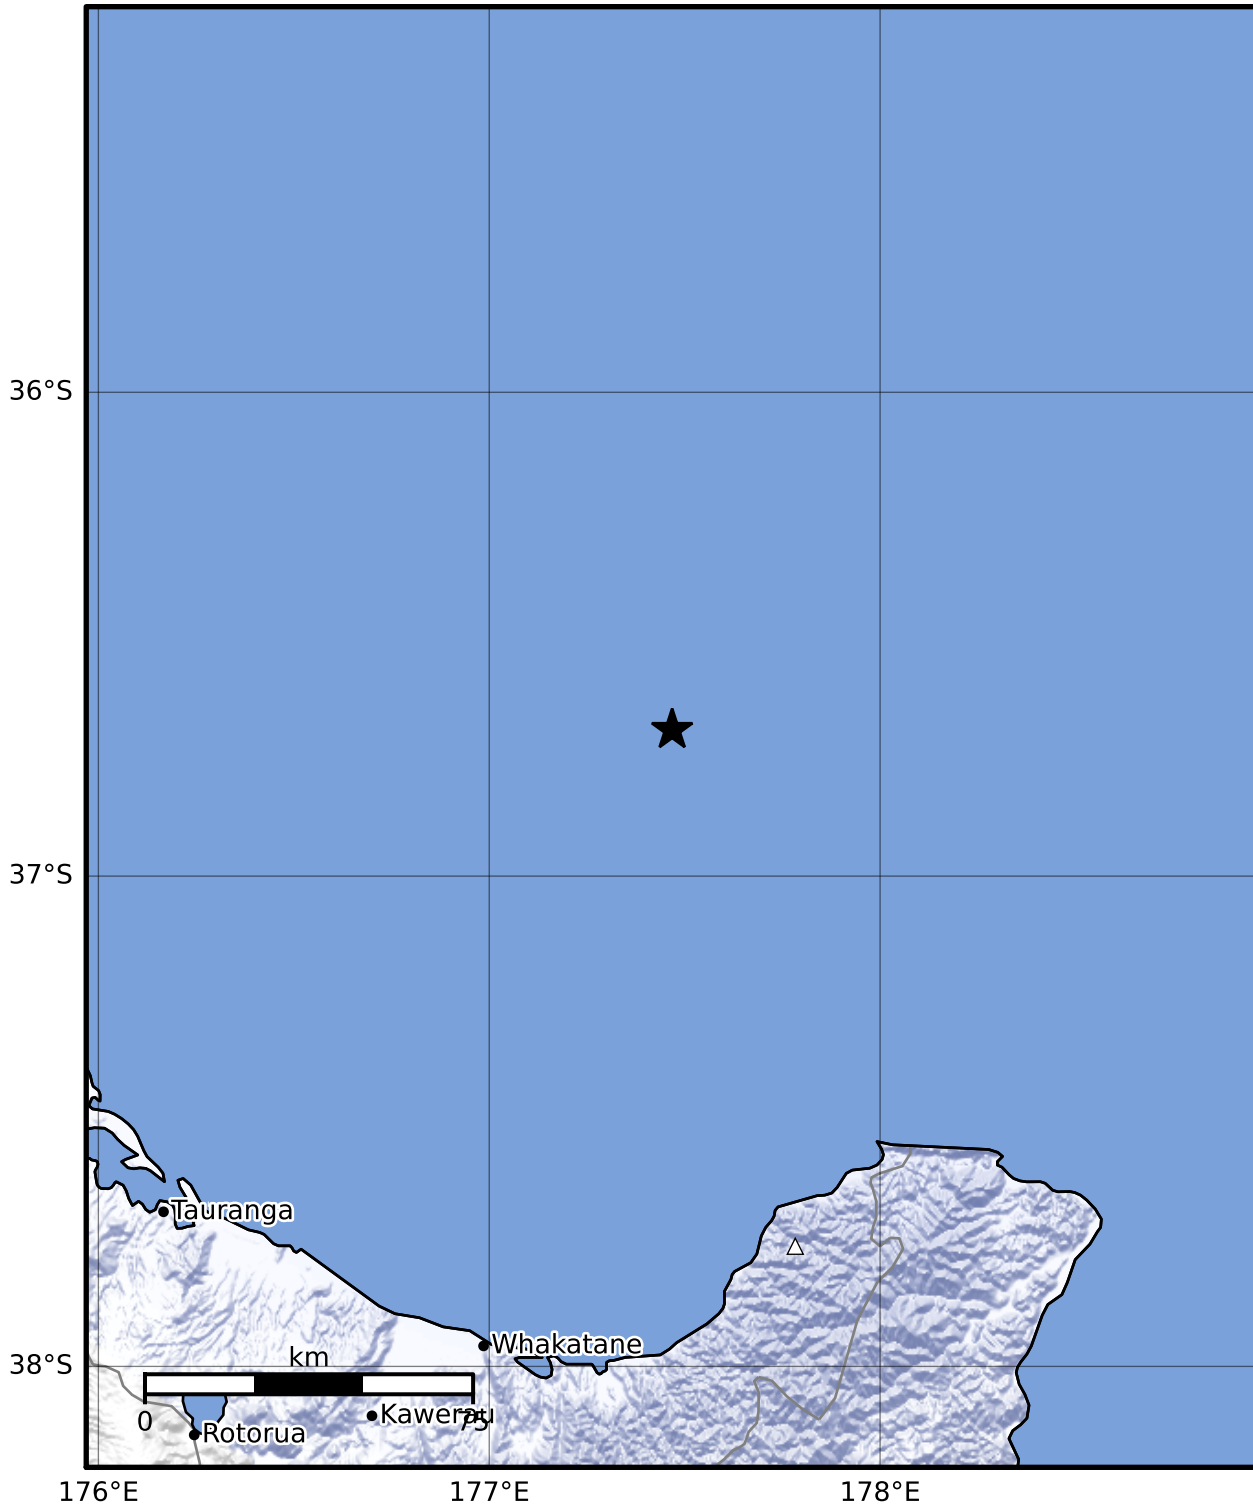

Macroseismic Intensity Map GNS Science

ShakeMap: Raukumara Plain

Jul 29, 2023 05:19:25 UTC M3.6 S36.70 E177.47 Depth: 197.9km ID:2023p565464

SHAKING	Not felt	Weak	Light	Moderate	Strong	Very strong	Severe	Violent	Extreme
DAMAGE	None	None	None	Very light	Light	Moderate	Moderate/heavy	Heavy	Very heavy
PGA(%g)	<0.0464	0.29	1.63	5.16	12.5	22.4	40.2	72.2	>129
PGV(cm/s)	<0.0215	0.125	1.04	4.31	14.5	26.4	48.3	88.4	>162
INTENSITY	I	II-III	IV	V	VI	VII	VIII	IX	X+

Scale based on Moratalla et al.(2021) and Worden et al.(2012) Version 12: Processed 2023-08-15T03:04:04Z

△ Seismic Instrument ○ Reported Intensity ★ Epicenter