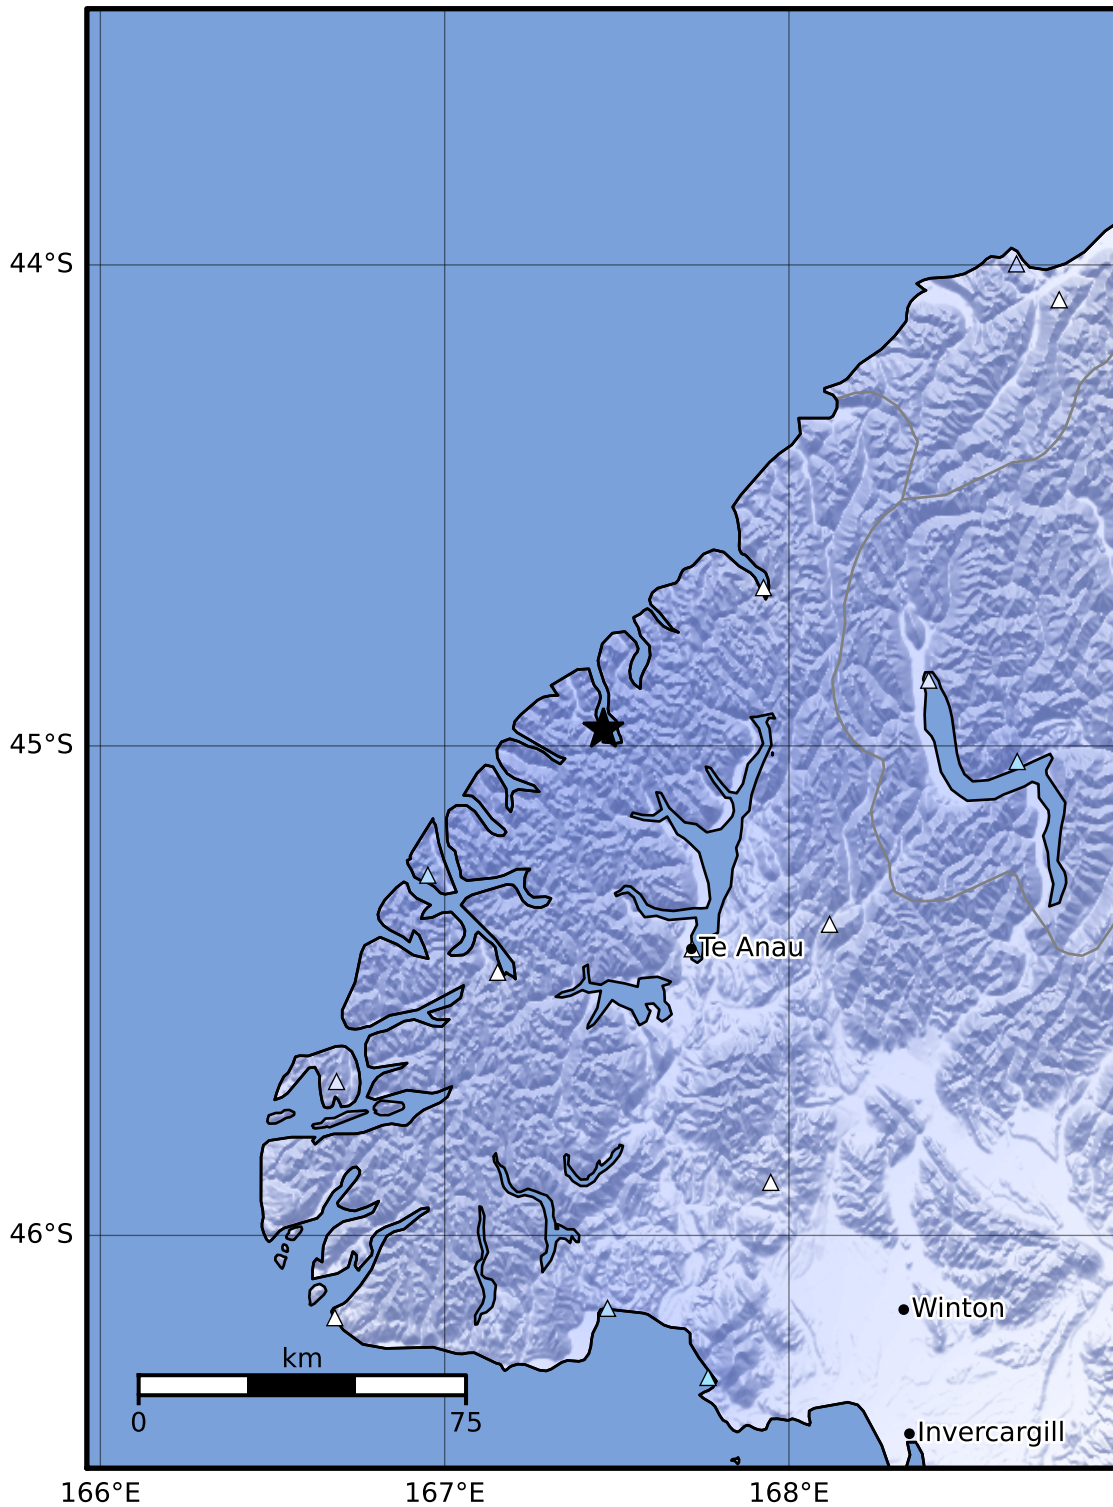

Macroseismic Intensity Map GNS Science

ShakeMap: Fiordland

Aug 02, 2023 05:48:53 UTC M3.6 S44.97 E167.46 Depth: 99.4km ID:2023p576330

SHAKING	Not felt	Weak	Light	Moderate	Strong	Very strong	Severe	Violent	Extreme
DAMAGE	None	None	None	Very light	Light	Moderate	Moderate/heavy	Heavy	Very heavy
PGA(%g)	<0.0464	0.29	1.63	5.16	12.5	22.4	40.2	72.2	>129
PGV(cm/s)	<0.0215	0.125	1.04	4.31	14.5	26.4	48.3	88.4	>162
INTENSITY	I	II-III	IV	V	VI	VII	VIII	IX	X+

Scale based on Moratalla et al.(2021) and Worden et al.(2012) Version 3: Processed 2023-08-02T06:09:17Z

△ Seismic Instrument ○ Reported Intensity

★ Epicenter