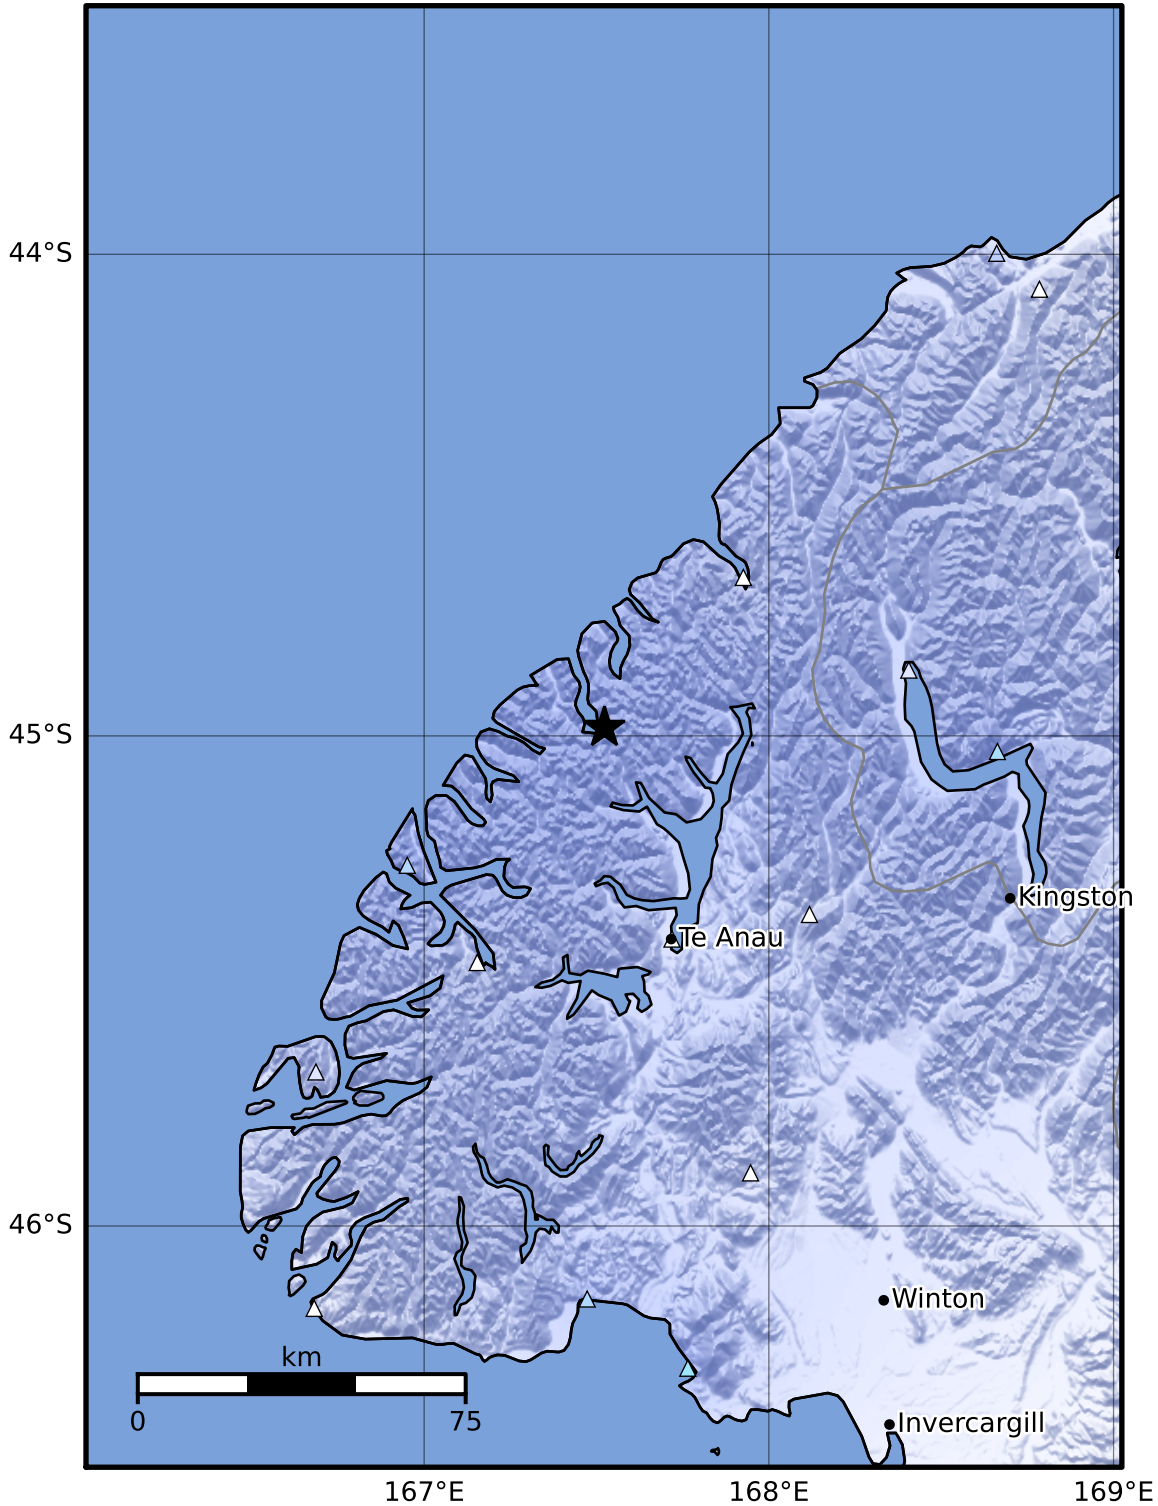

Macroseismic Intensity Map GNS Science
ShakeMap: Fiordland

Aug 02, 2023 05:48:53 UTC M3.6 S44.98 E167.52 Depth: 101.5km ID:2023p576330

SHAKING	Not felt	Weak	Light	Moderate	Strong	Very strong	Severe	Violent	Extreme
DAMAGE	None	None	None	Very light	Light	Moderate	Moderate/heavy	Heavy	Very heavy
PGA(%g)	<0.0464	0.29	1.63	5.16	12.5	22.4	40.2	72.2	>129
PGV(cm/s)	<0.0215	0.125	1.04	4.31	14.5	26.4	48.3	88.4	>162
INTENSITY	I	II-III	IV	V	VI	VII	VIII	IX	X+

Scale based on Moratalla et al.(2021) and Worden et al.(2012) Version 9: Processed 2023-08-02T07:49:43Z
 Δ Seismic Instrument ○ Reported Intensity ★ Epicenter