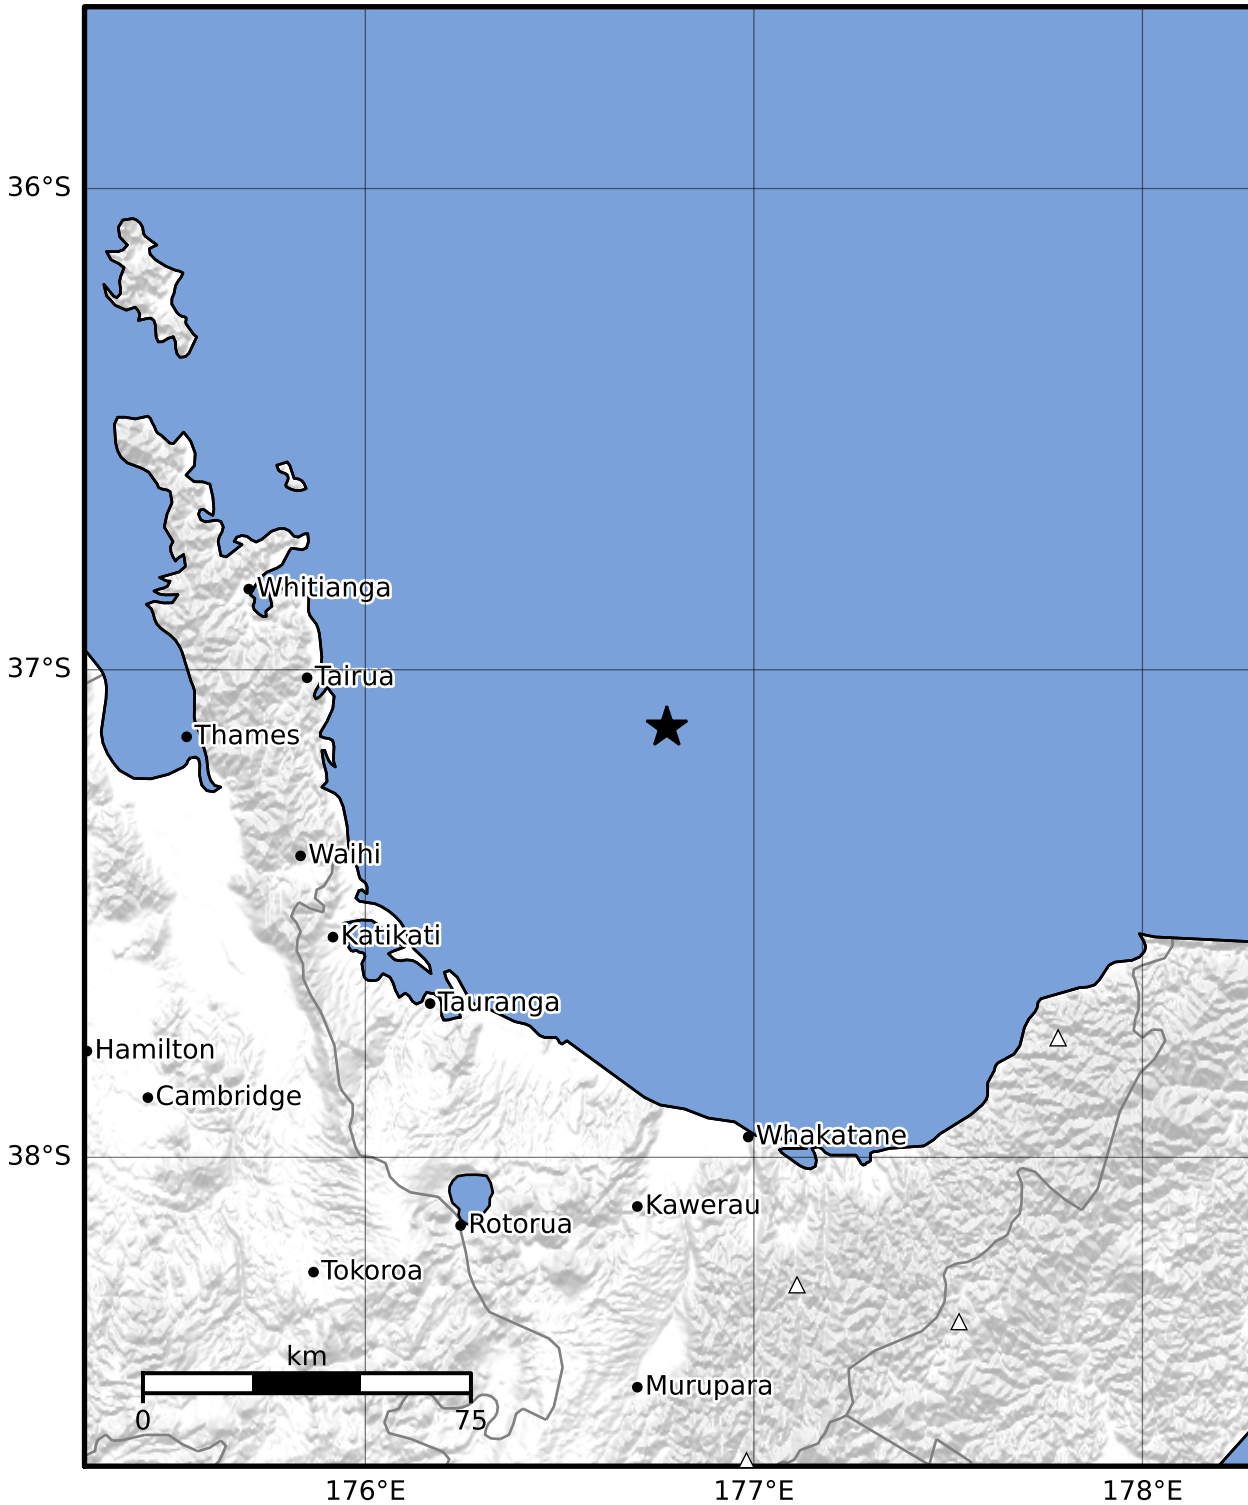

Macroseismic Intensity Map GNS Science

ShakeMap: Raukumara Plain

Aug 03, 2023 17:54:18 UTC M3.5 S37.12 E176.78 Depth: 318.4km ID:2023p580394

SHAKING	Not felt	Weak	Light	Moderate	Strong	Very strong	Severe	Violent	Extreme
DAMAGE	None	None	None	Very light	Light	Moderate	Moderate/heavy	Heavy	Very heavy
PGA(%g)	<0.0464	0.29	1.63	5.16	12.5	22.4	40.2	72.2	>129
PGV(cm/s)	<0.0215	0.125	1.04	4.31	14.5	26.4	48.3	88.4	>162
INTENSITY	I	II-III	IV	V	VI	VII	VIII	IX	X+

Scale based on Moratalla et al.(2021) and Worden et al.(2012) Version 7: Processed 2023-08-03T19:05:07Z  
 Δ Seismic Instrument ○ Reported Intensity ★ Epicenter