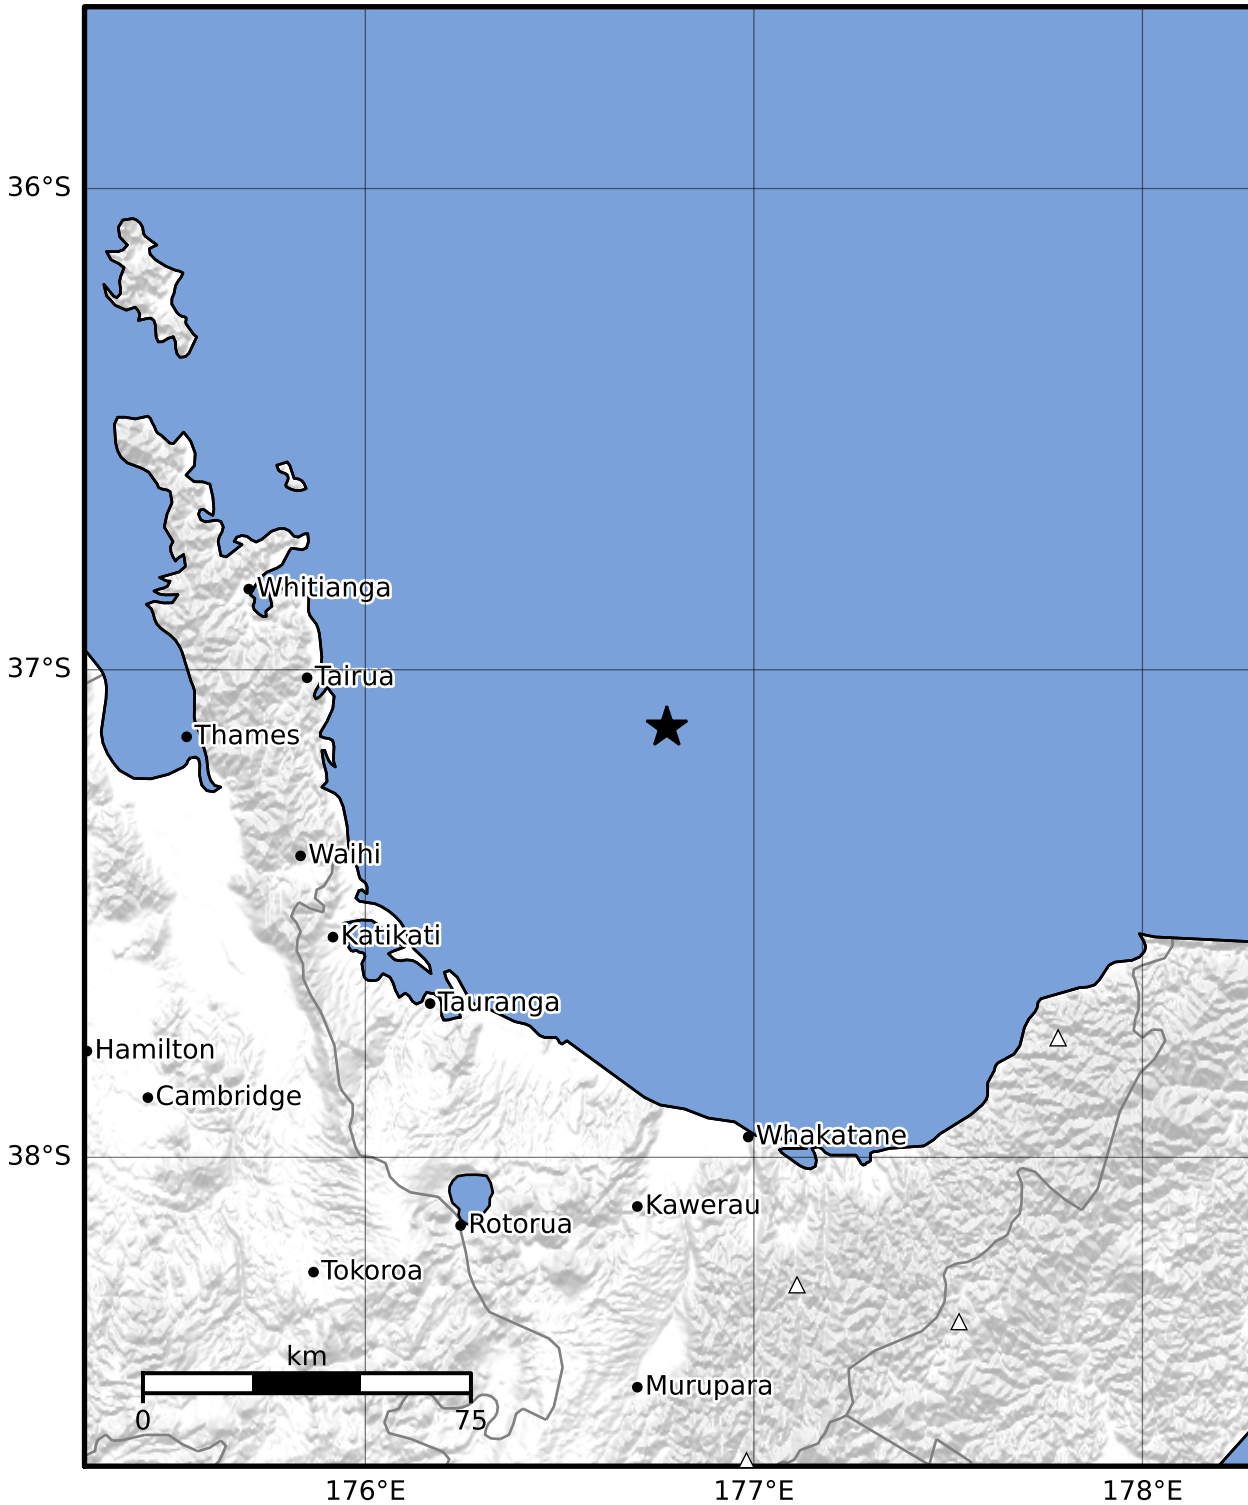

Macroseismic Intensity Map GNS Science

ShakeMap: Raukumara Plain

Aug 03, 2023 17:54:18 UTC M3.5 S37.12 E176.78 Depth: 318.4km ID:2023p580394

SHAKING	Not felt	Weak	Light	Moderate	Strong	Very strong	Severe	Violent	Extreme
DAMAGE	None	None	None	Very light	Light	Moderate	Moderate/heavy	Heavy	Very heavy
PGA(%g)	<0.0464	0.29	1.63	5.16	12.5	22.4	40.2	72.2	>129
PGV(cm/s)	<0.0215	0.125	1.04	4.31	14.5	26.4	48.3	88.4	>162
INTENSITY	I	II-III	IV	V	VI	VII	VIII	IX	X+

Scale based on Moratalla et al.(2021) and Worden et al.(2012) Version 10: Processed 2023-08-03T23:55:08Z

△ Seismic Instrument ○ Reported Intensity ★ Epicenter