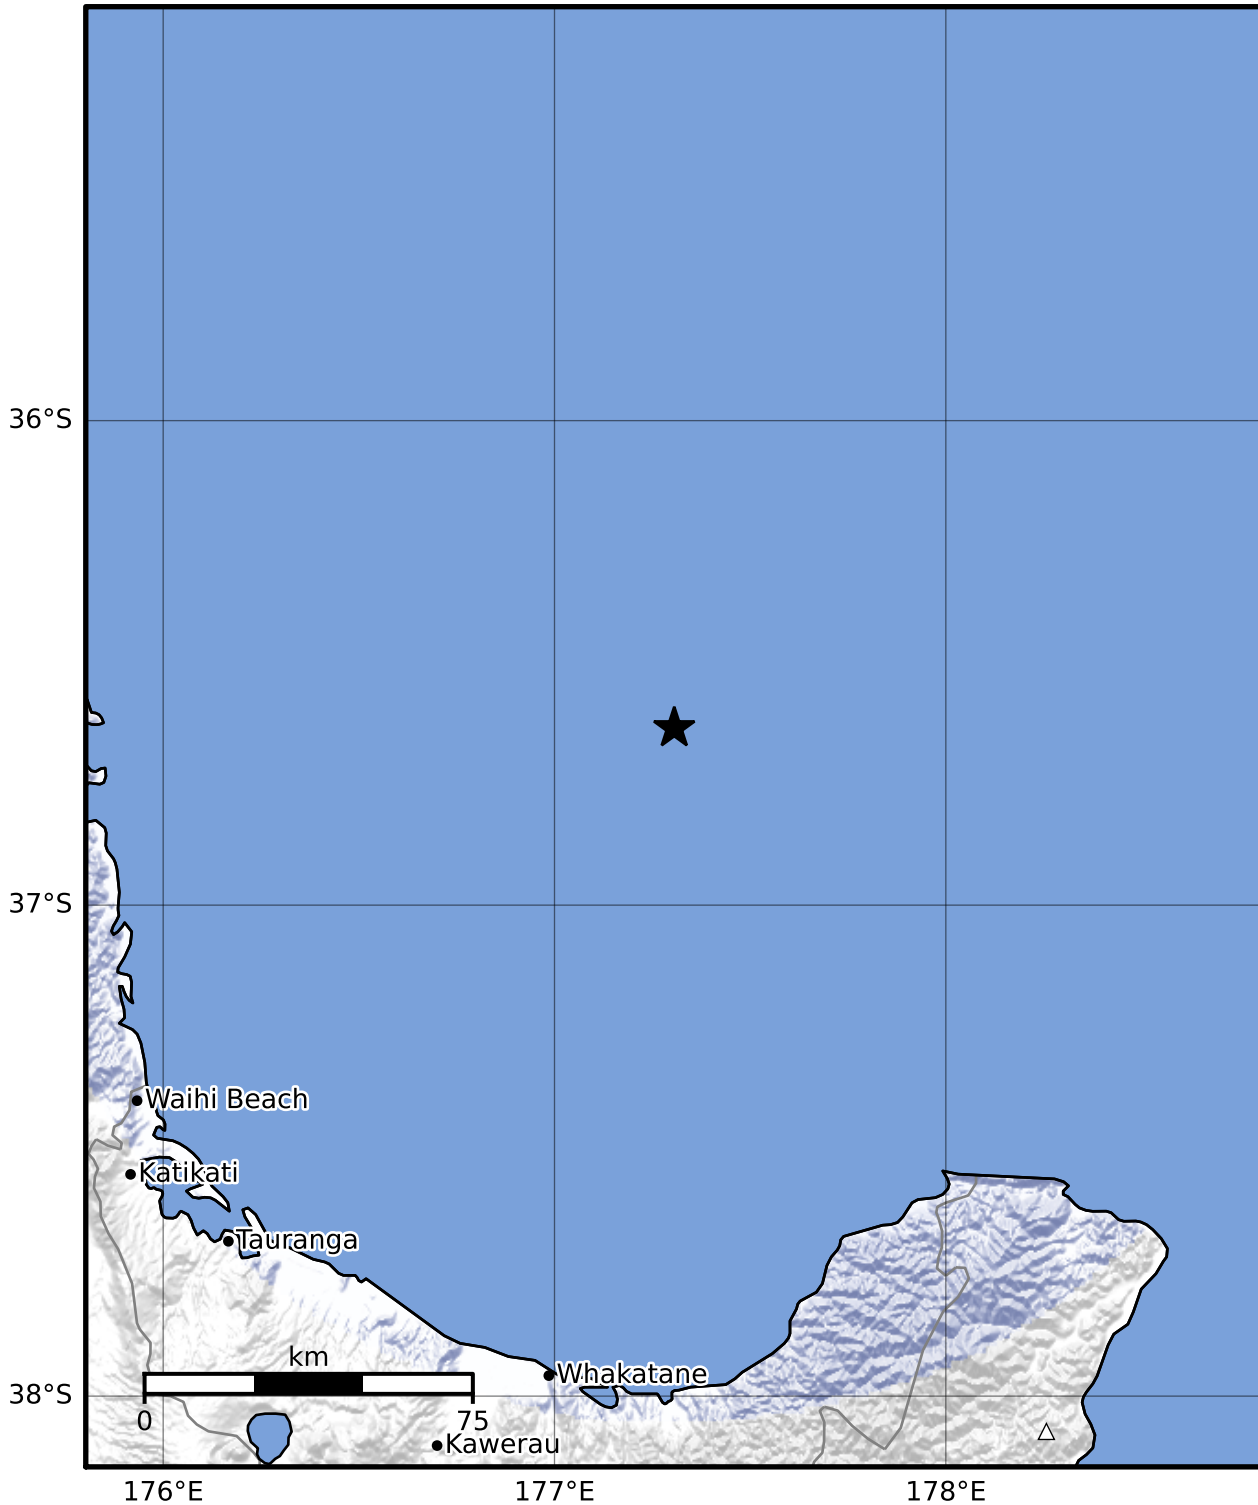

Macroseismic Intensity Map GNS Science

ShakeMap: Raukumara Plain

Aug 06, 2023 14:20:35 UTC M3.5 S36.64 E177.31 Depth: 199.1km ID:2023p588101

SHAKING	Not felt	Weak	Light	Moderate	Strong	Very strong	Severe	Violent	Extreme
DAMAGE	None	None	None	Very light	Light	Moderate	Moderate/heavy	Heavy	Very heavy
PGA(%g)	<0.0464	0.29	1.63	5.16	12.5	22.4	40.2	72.2	>129
PGV(cm/s)	<0.0215	0.125	1.04	4.31	14.5	26.4	48.3	88.4	>162
INTENSITY	I	II-III	IV	V	VI	VII	VIII	IX	X+

Scale based on Moratalla et al.(2021) and Worden et al.(2012) Version 3: Processed 2023-08-06T17:31:54Z

△ Seismic Instrument ○ Reported Intensity ★ Epicenter