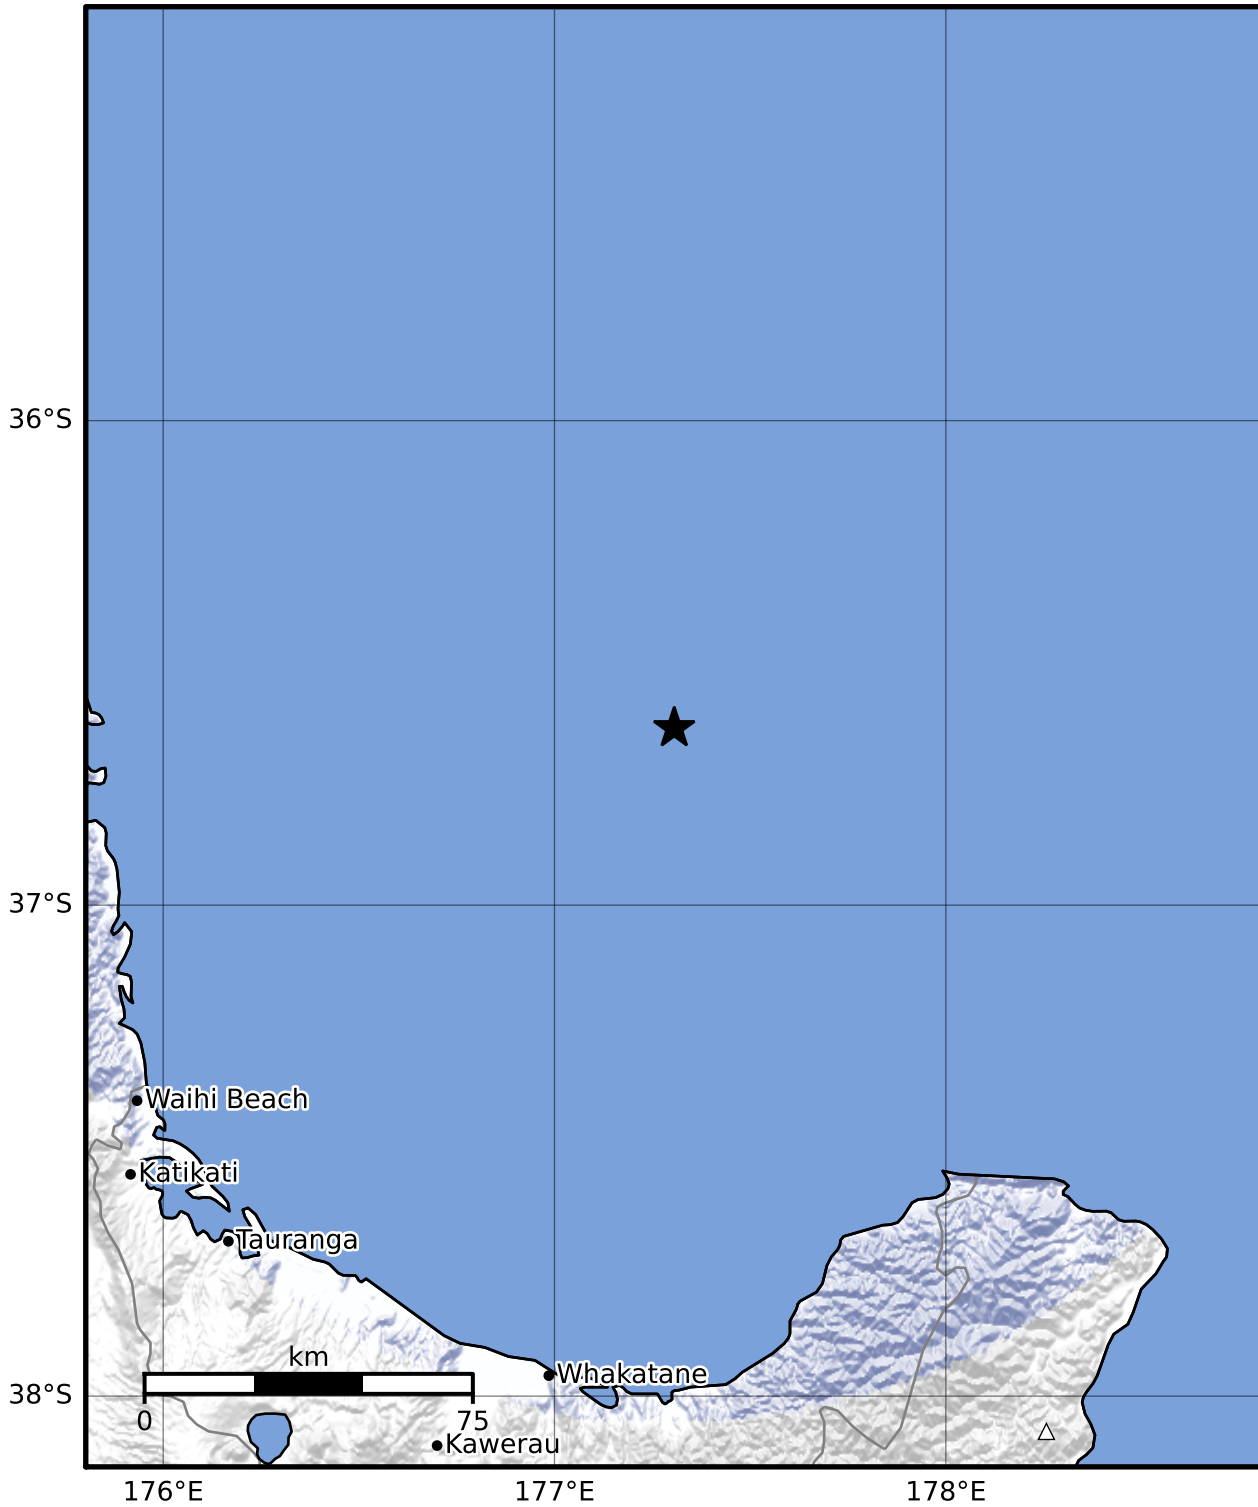

Macroseismic Intensity Map GNS Science

ShakeMap: Raukumara Plain

Aug 06, 2023 14:20:35 UTC M3.5 S36.64 E177.31 Depth: 199.1km ID:2023p588101

SHAKING	Not felt	Weak	Light	Moderate	Strong	Very strong	Severe	Violent	Extreme
DAMAGE	None	None	None	Very light	Light	Moderate	Moderate/heavy	Heavy	Very heavy
PGA(%g)	<0.0464	0.29	1.63	5.16	12.5	22.4	40.2	72.2	>129
PGV(cm/s)	<0.0215	0.125	1.04	4.31	14.5	26.4	48.3	88.4	>162
INTENSITY	I	II-III	IV	V	VI	VII	VIII	IX	X+

Scale based on Moratalla et al.(2021) and Worden et al.(2012) Version 4: Processed 2023-08-06T20:21:23Z

△ Seismic Instrument ○ Reported Intensity ★ Epicenter