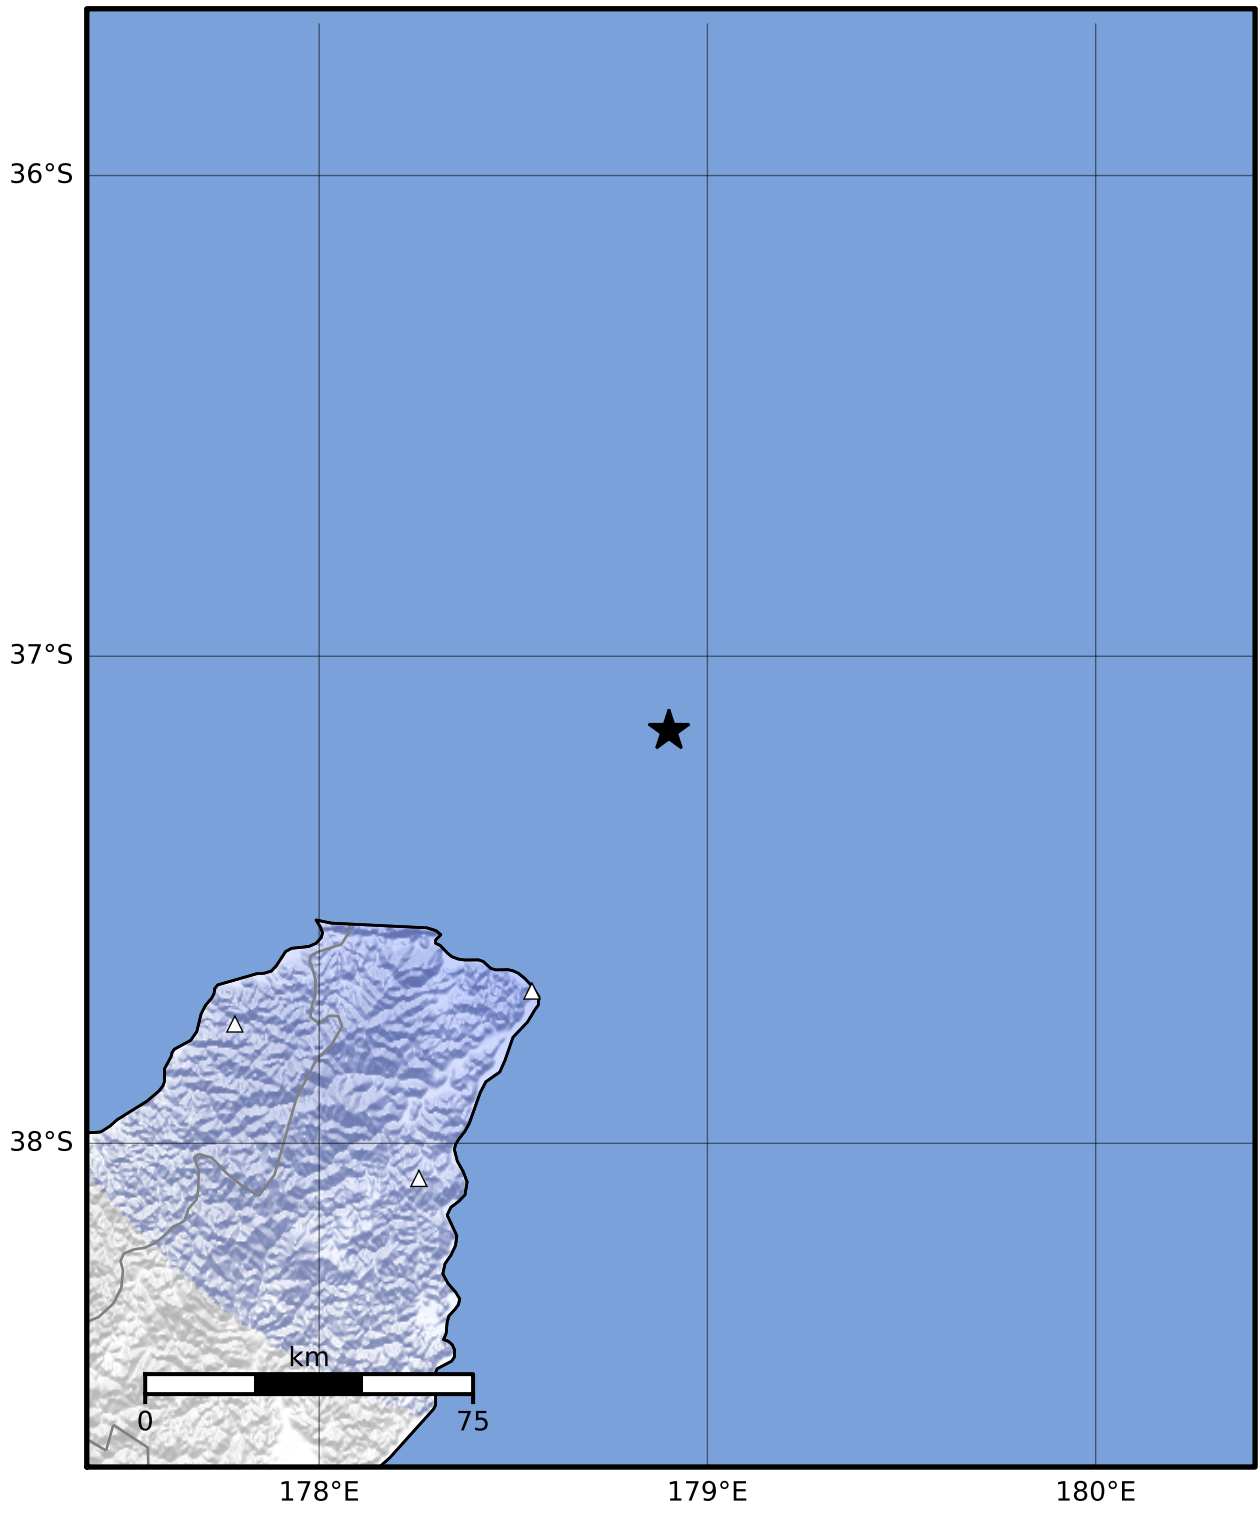

Macroseismic Intensity Map GNS Science

ShakeMap: Raukumara Plain

Aug 16, 2023 12:14:47 UTC M3.3 S37.15 E178.90 Depth: 12.0km ID:2023p614892

SHAKING	Not felt	Weak	Light	Moderate	Strong	Very strong	Severe	Violent	Extreme
DAMAGE	None	None	None	Very light	Light	Moderate	Moderate/heavy	Heavy	Very heavy
PGA(%g)	<0.0464	0.29	1.63	5.16	12.5	22.4	40.2	72.2	>129
PGV(cm/s)	<0.0215	0.125	1.04	4.31	14.5	26.4	48.3	88.4	>162
INTENSITY	I	II-III	IV	V	VI	VII	VIII	IX	X+

Scale based on Moratalla et al.(2021) and Worden et al.(2012) Version 8: Processed 2023-08-16T18:15:36Z

△ Seismic Instrument ○ Reported Intensity ★ Epicenter