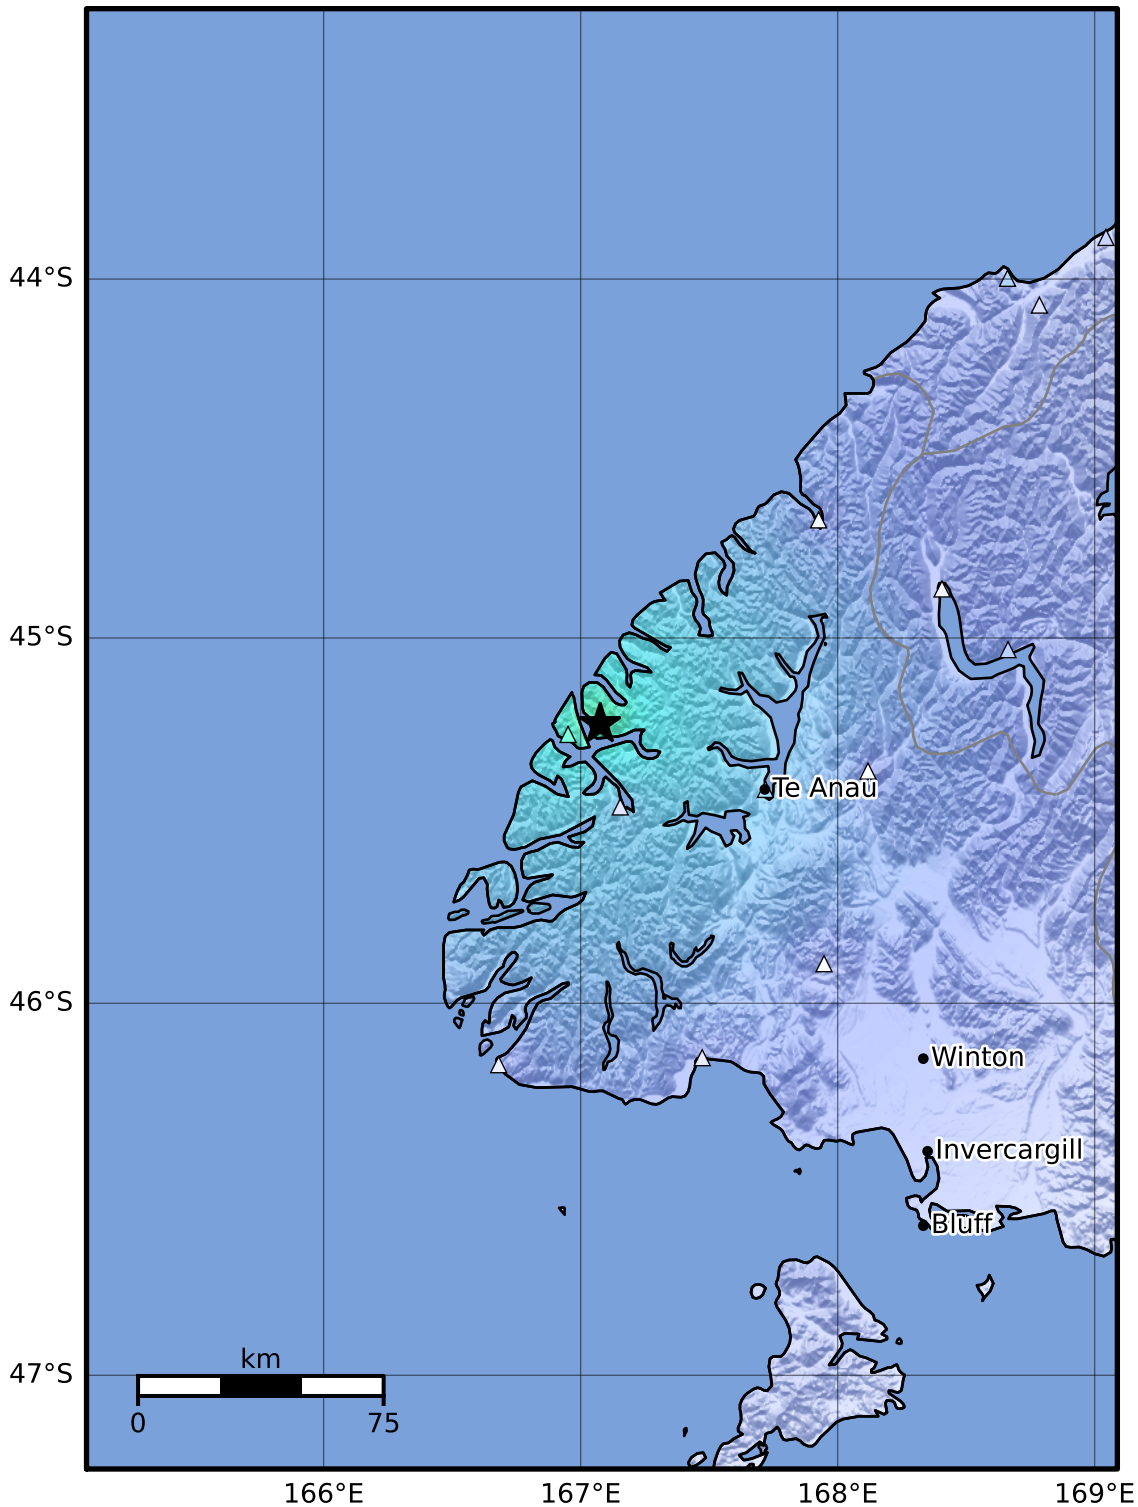

Macroseismic Intensity Map GNS Science

ShakeMap: Fiordland

Aug 18, 2023 01:34:24 UTC M4.5 S45.24 E167.08 Depth: 12.0km ID:2023p619096

SHAKING	Not felt	Weak	Light	Moderate	Strong	Very strong	Severe	Violent	Extreme
DAMAGE	None	None	None	Very light	Light	Moderate	Moderate/heavy	Heavy	Very heavy
PGA(%g)	<0.0464	0.29	1.63	5.16	12.5	22.4	40.2	72.2	>129
PGV(cm/s)	<0.0215	0.125	1.04	4.31	14.5	26.4	48.3	88.4	>162
INTENSITY	I	II-III	IV	V	VI	VII	VIII	IX	X+

Scale based on Moratalla et al.(2021) and Worden et al.(2012) Version 10: Processed 2023-08-18T03:04:47Z

△ Seismic Instrument ○ Reported Intensity

★ Epicenter