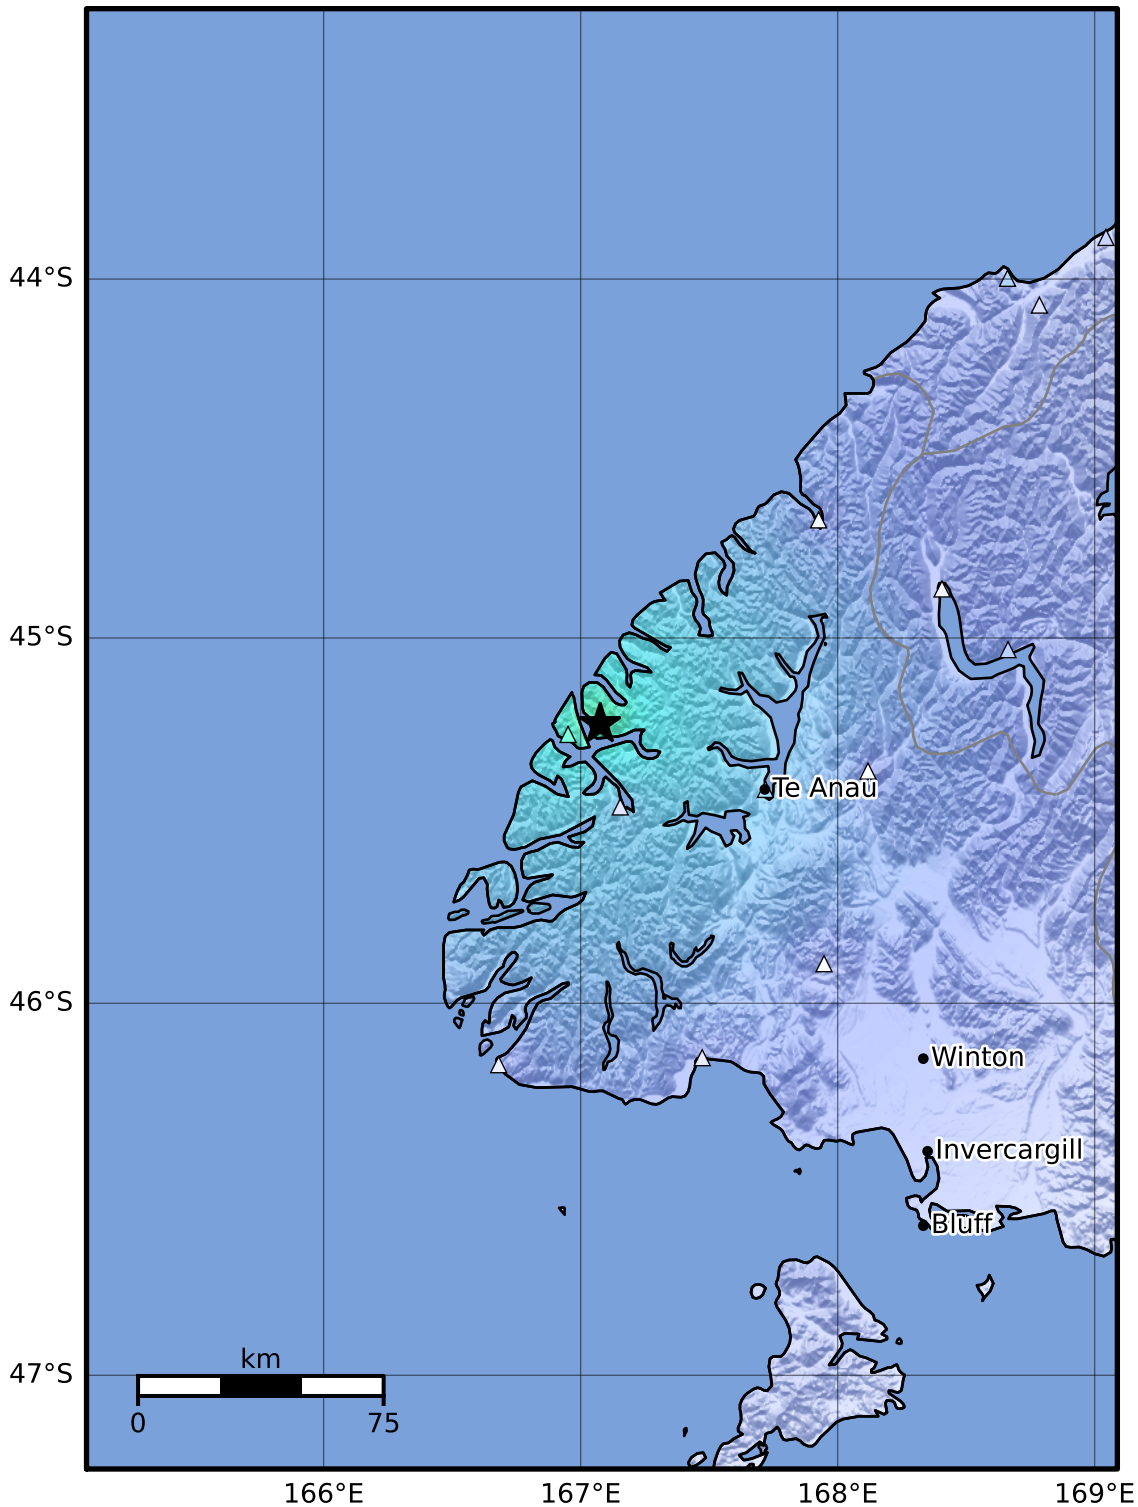

Macroseismic Intensity Map GNS Science

ShakeMap: Fiordland

Aug 18, 2023 01:34:24 UTC M4.5 S45.24 E167.08 Depth: 12.0km ID:2023p619096

SHAKING	Not felt	Weak	Light	Moderate	Strong	Very strong	Severe	Violent	Extreme
DAMAGE	None	None	None	Very light	Light	Moderate	Moderate/heavy	Heavy	Very heavy
PGA(%g)	<0.0464	0.29	1.63	5.16	12.5	22.4	40.2	72.2	>129
PGV(cm/s)	<0.0215	0.125	1.04	4.31	14.5	26.4	48.3	88.4	>162
INTENSITY	I	II-III	IV	V	VI	VII	VIII	IX	X+

Scale based on Moratalla et al.(2021) and Worden et al.(2012) Version 10: Processed 2023-08-18T04:35:15Z

△ Seismic Instrument ○ Reported Intensity

★ Epicenter