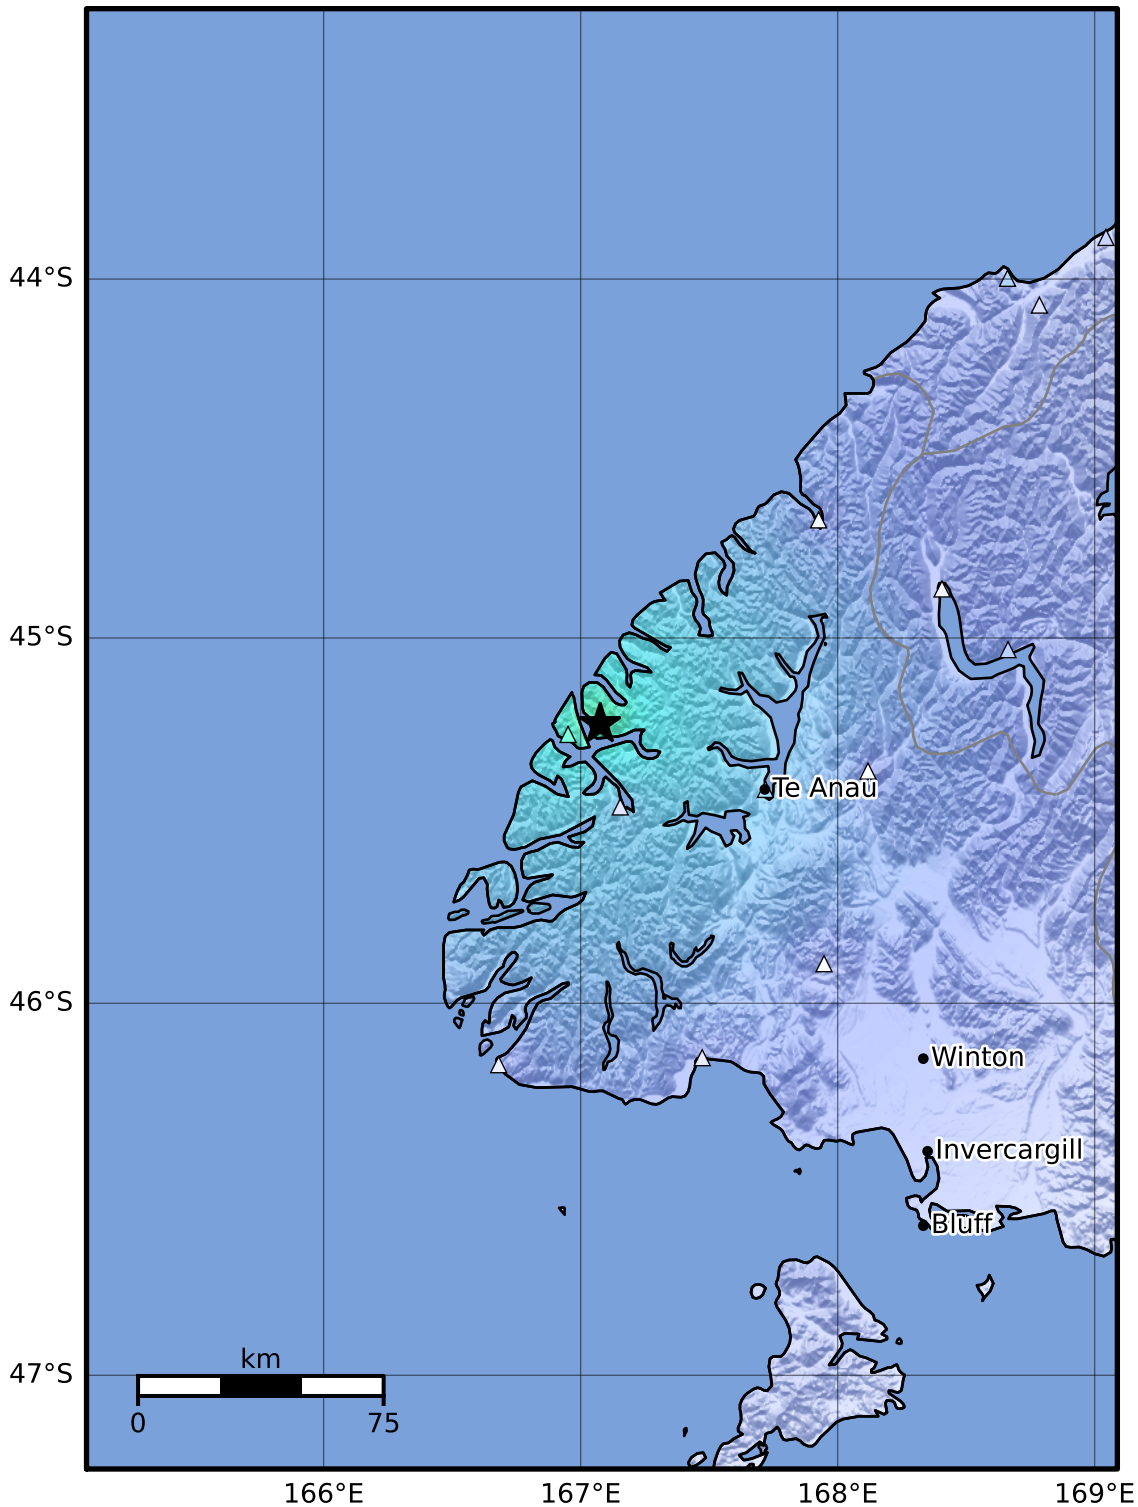

Macroseismic Intensity Map GNS Science

ShakeMap: Fiordland

Aug 18, 2023 01:34:24 UTC M4.5 S45.24 E167.08 Depth: 12.0km ID:2023p619096

SHAKING	Not felt	Weak	Light	Moderate	Strong	Very strong	Severe	Violent	Extreme
DAMAGE	None	None	None	Very light	Light	Moderate	Moderate/heavy	Heavy	Very heavy
PGA(%g)	<0.0464	0.29	1.63	5.16	12.5	22.4	40.2	72.2	>129
PGV(cm/s)	<0.0215	0.125	1.04	4.31	14.5	26.4	48.3	88.4	>162
INTENSITY	I	II-III	IV	V	VI	VII	VIII	IX	X+

Scale based on Moratalla et al.(2021) and Worden et al.(2012) Version 10: Processed 2023-08-19T01:35:16Z

△ Seismic Instrument ○ Reported Intensity

★ Epicenter