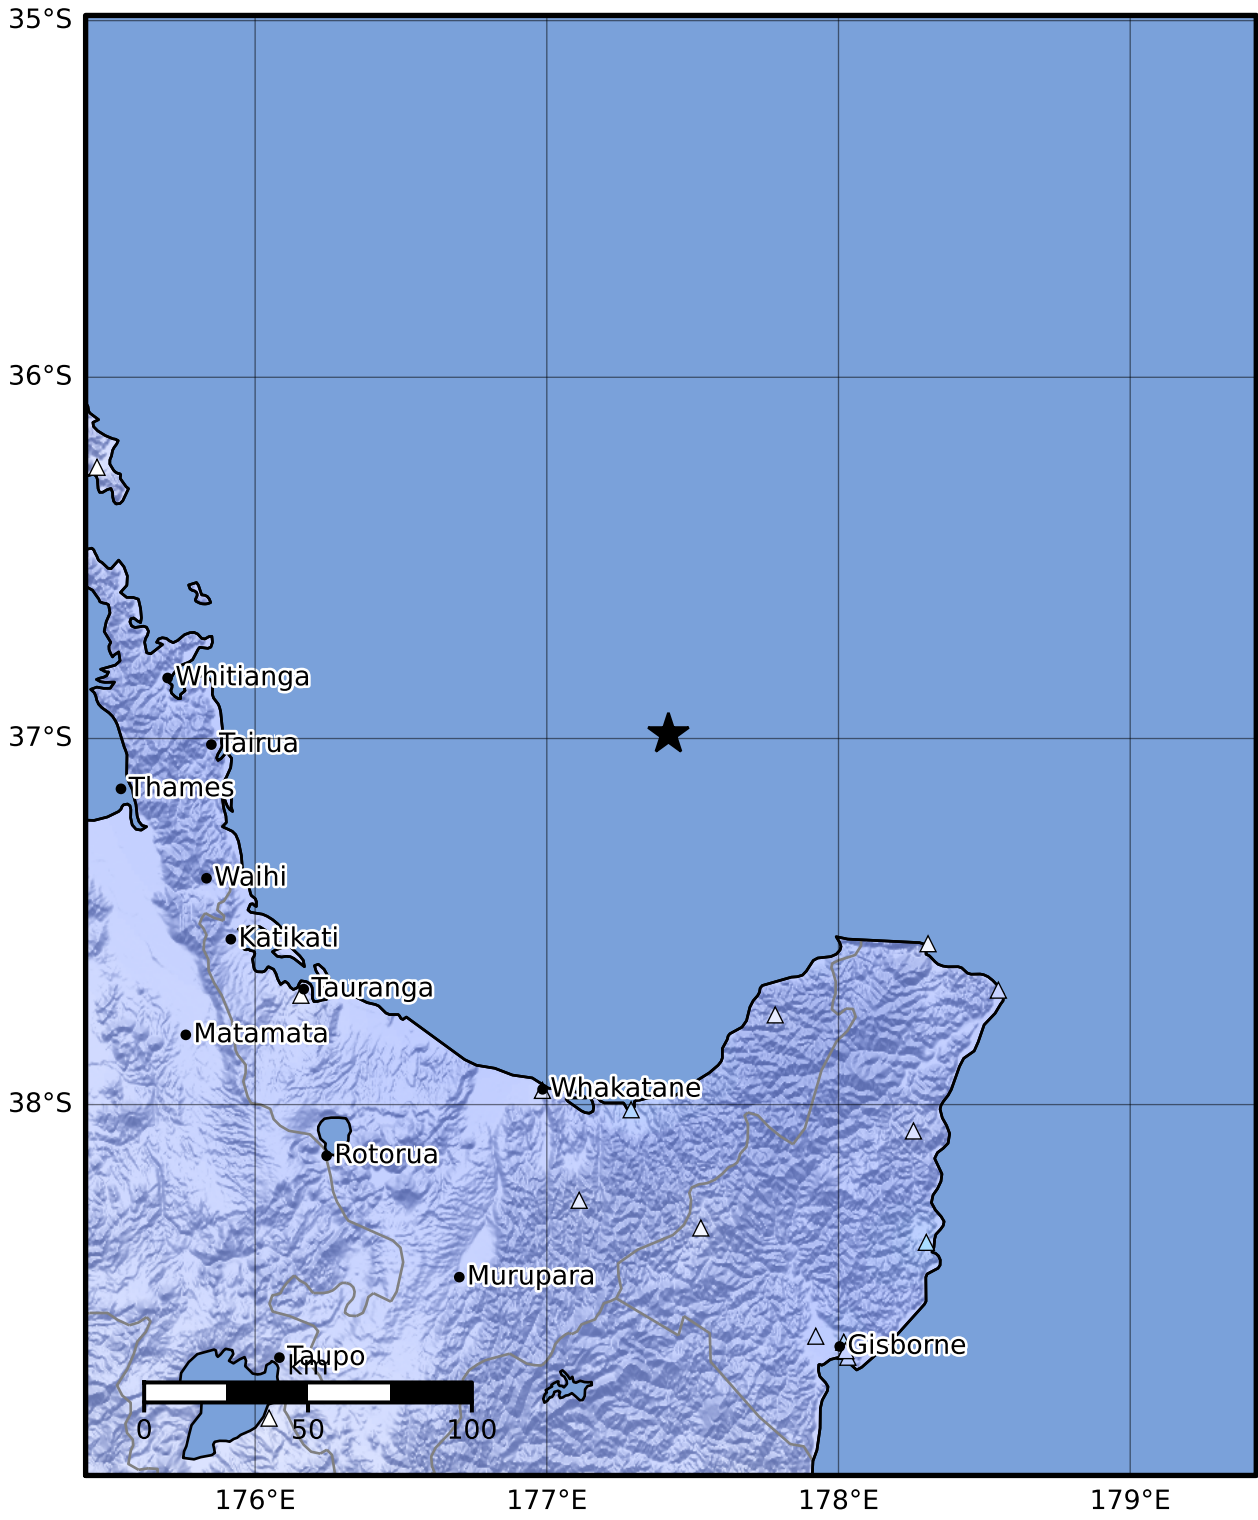

Macroseismic Intensity Map GNS Science

ShakeMap: Raukumara Plain

Aug 19, 2023 18:16:35 UTC M4.5 S36.99 E177.42 Depth: 184.2km ID:2023p623680

SHAKING	Not felt	Weak	Light	Moderate	Strong	Very strong	Severe	Violent	Extreme
DAMAGE	None	None	None	Very light	Light	Moderate	Moderate/heavy	Heavy	Very heavy
PGA(%g)	<0.0464	0.29	1.63	5.16	12.5	22.4	40.2	72.2	>129
PGV(cm/s)	<0.0215	0.125	1.04	4.31	14.5	26.4	48.3	88.4	>162
INTENSITY	I	II-III	IV	V	VI	VII	VIII	IX	X+

Scale based on Moratalla et al.(2021) and Worden et al.(2012) Version 9: Processed 2023-08-19T19:13:06Z

△ Seismic Instrument ○ Reported Intensity ★ Epicenter